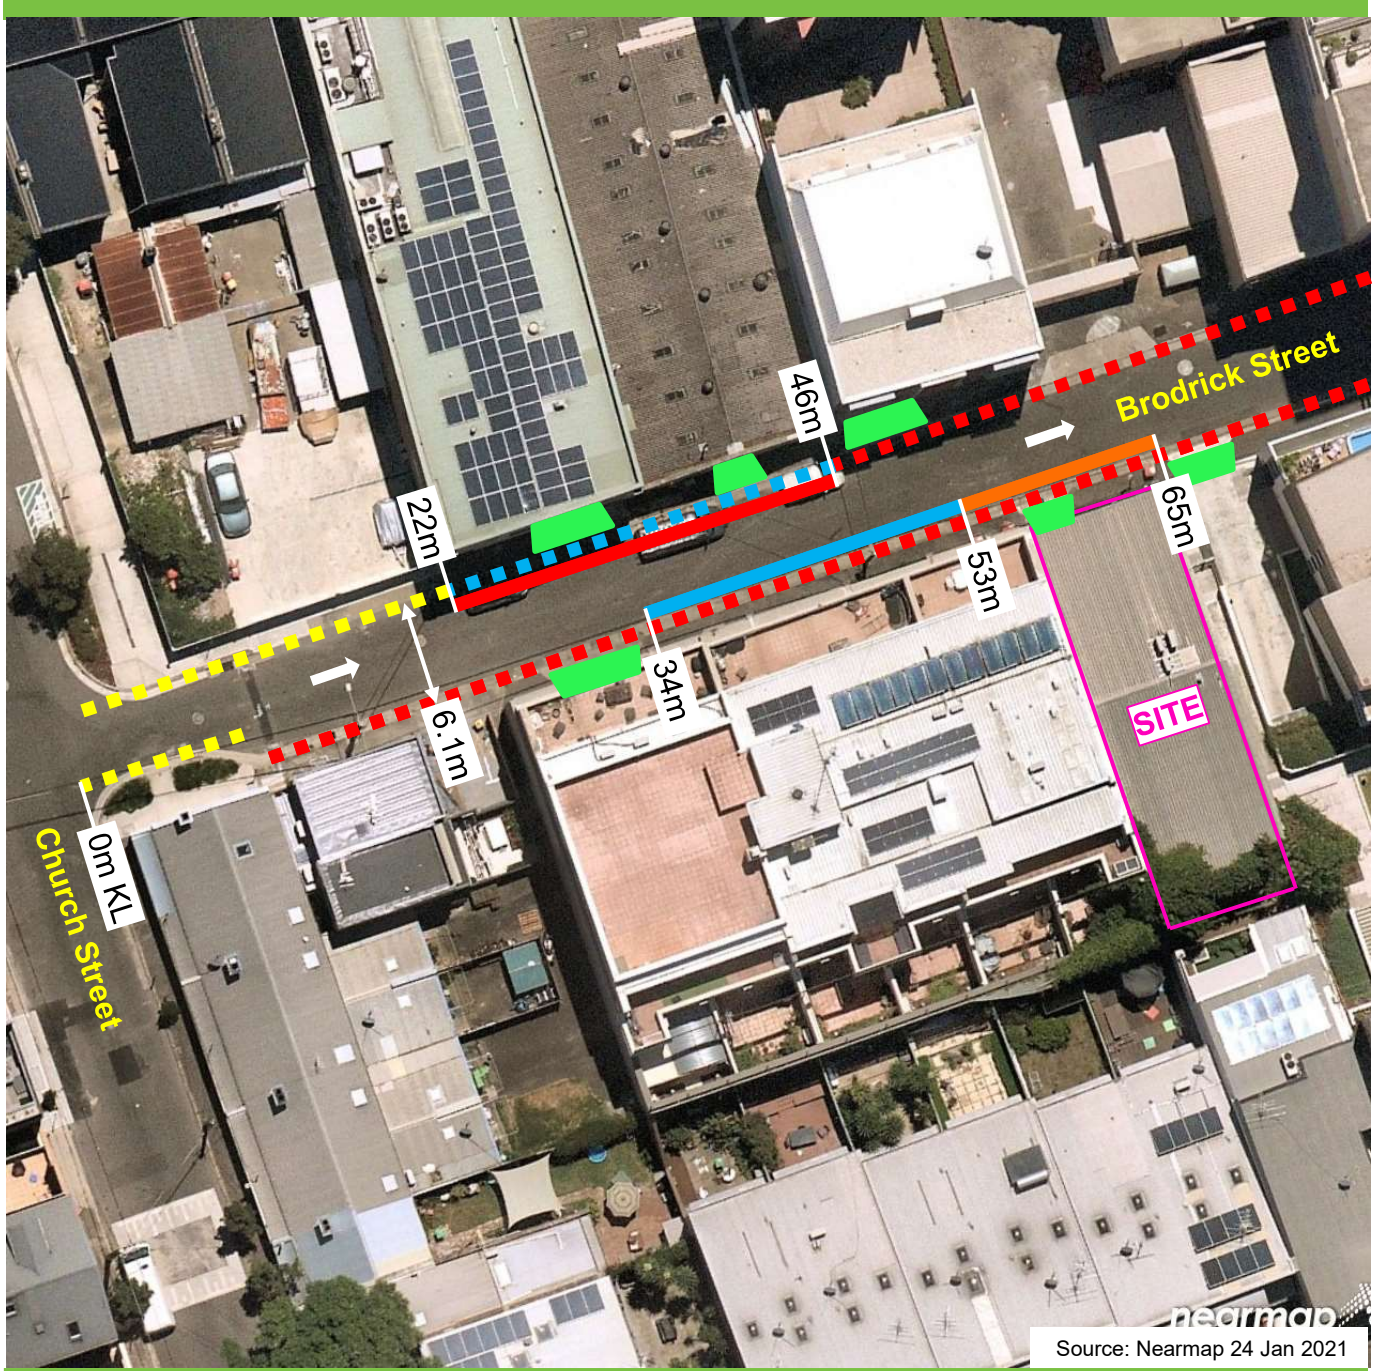

Proposal

Brodrick Street, Camperdown Proposed parking changes

Existing

-  "No Stopping"
-  "No Parking"
-  "Loading Zone 7.30am-5pm Mon-Fri, 7.30am-4pm Sat"
-  Driveway

Proposed

-  "Works Zone 7.30am-5.30pm Mon-Fri, 7.30am-3.30pm Sat" "No Parking at other times"
-  "No Parking"
-  "Loading Zone 7.30am-5pm Mon-Fri, 7.30am-4pm Sat"