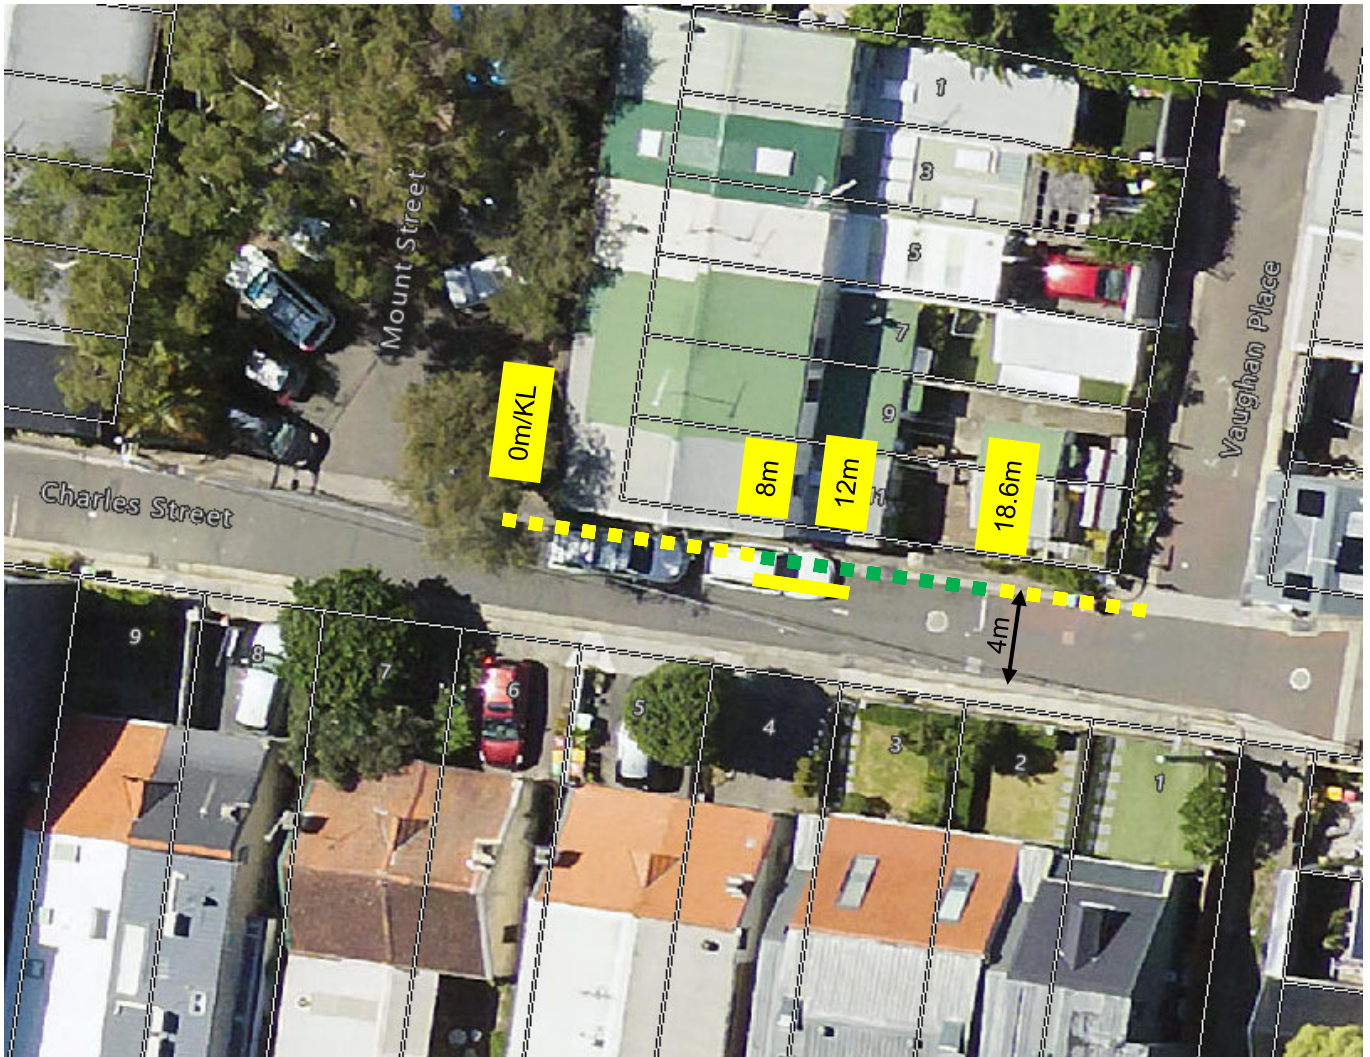

## Charles Street, Redfern Proposed parking changes

### Existing

-  "No Stopping"
-  "2P 8am-6pm Mon-Fri Permit Holders Excepted Area 41"