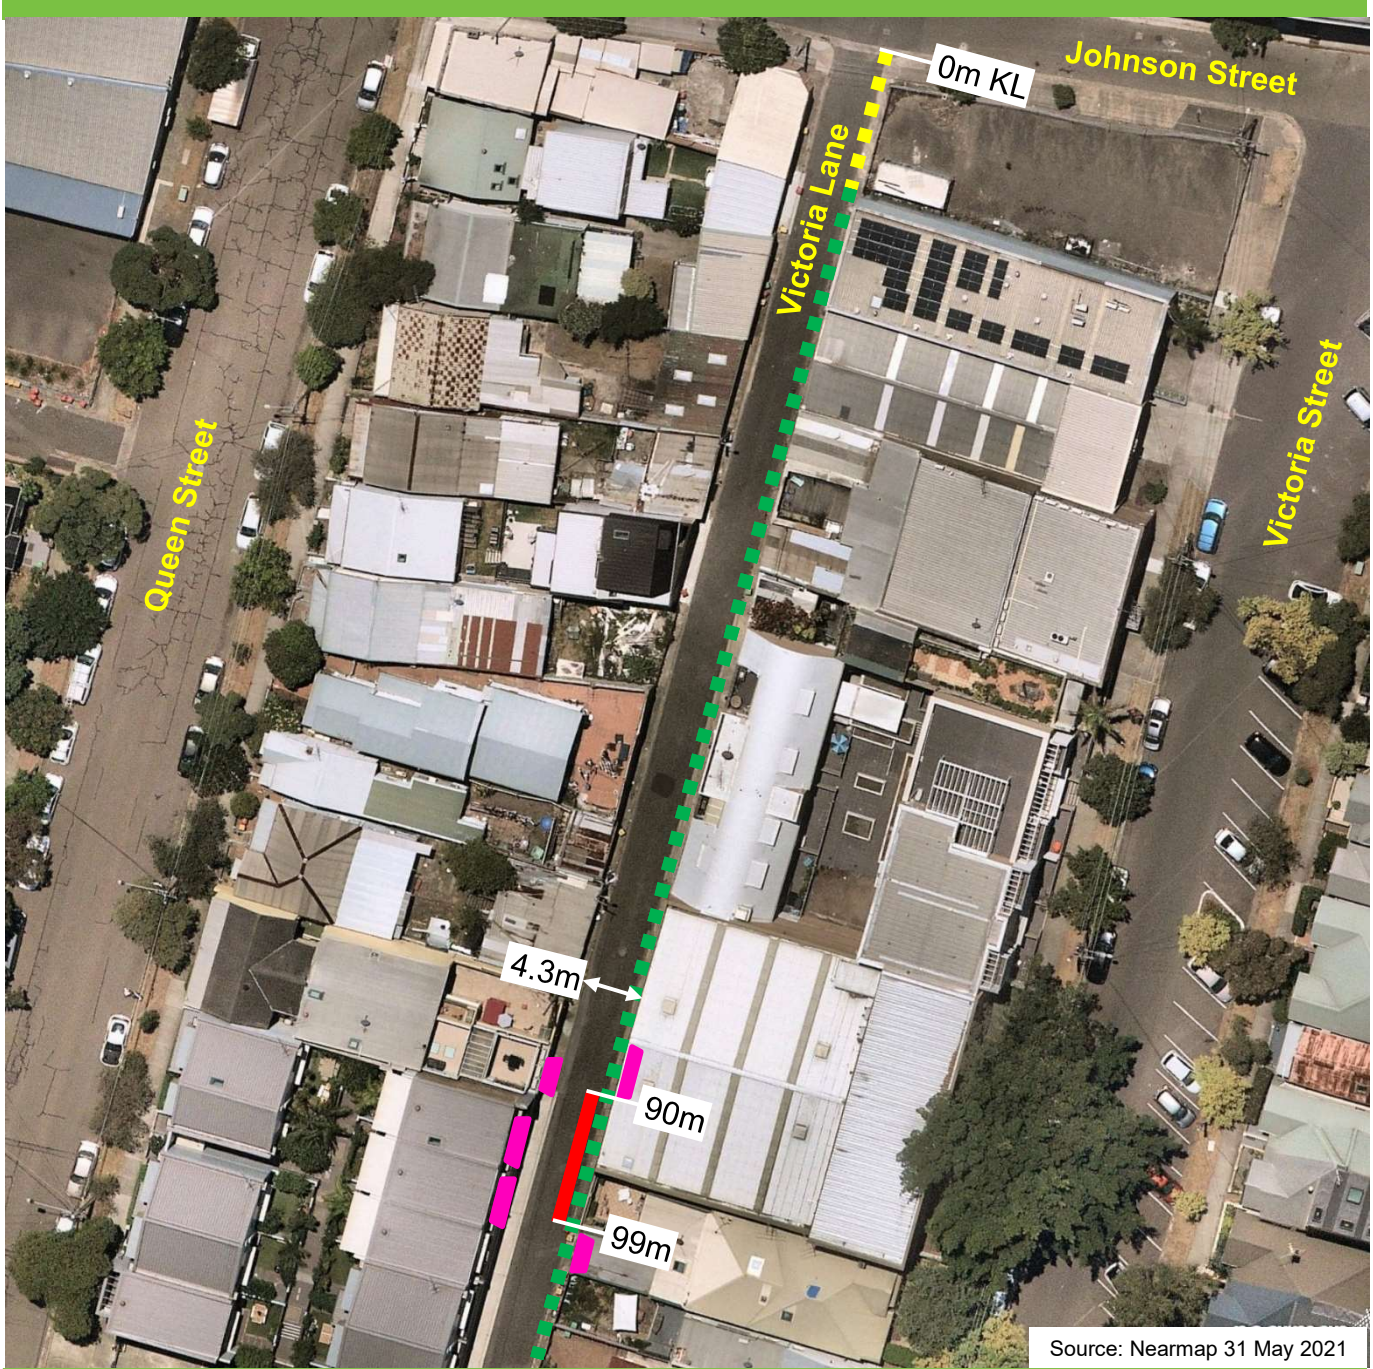

Proposal

Victoria Lane, Beaconsfield Proposed parking changes

Source: Nearmap 31 May 2021

Existing

-  "No Stopping"
-  Unrestricted for parking
-  Driveway

Proposed

-  "No Parking"