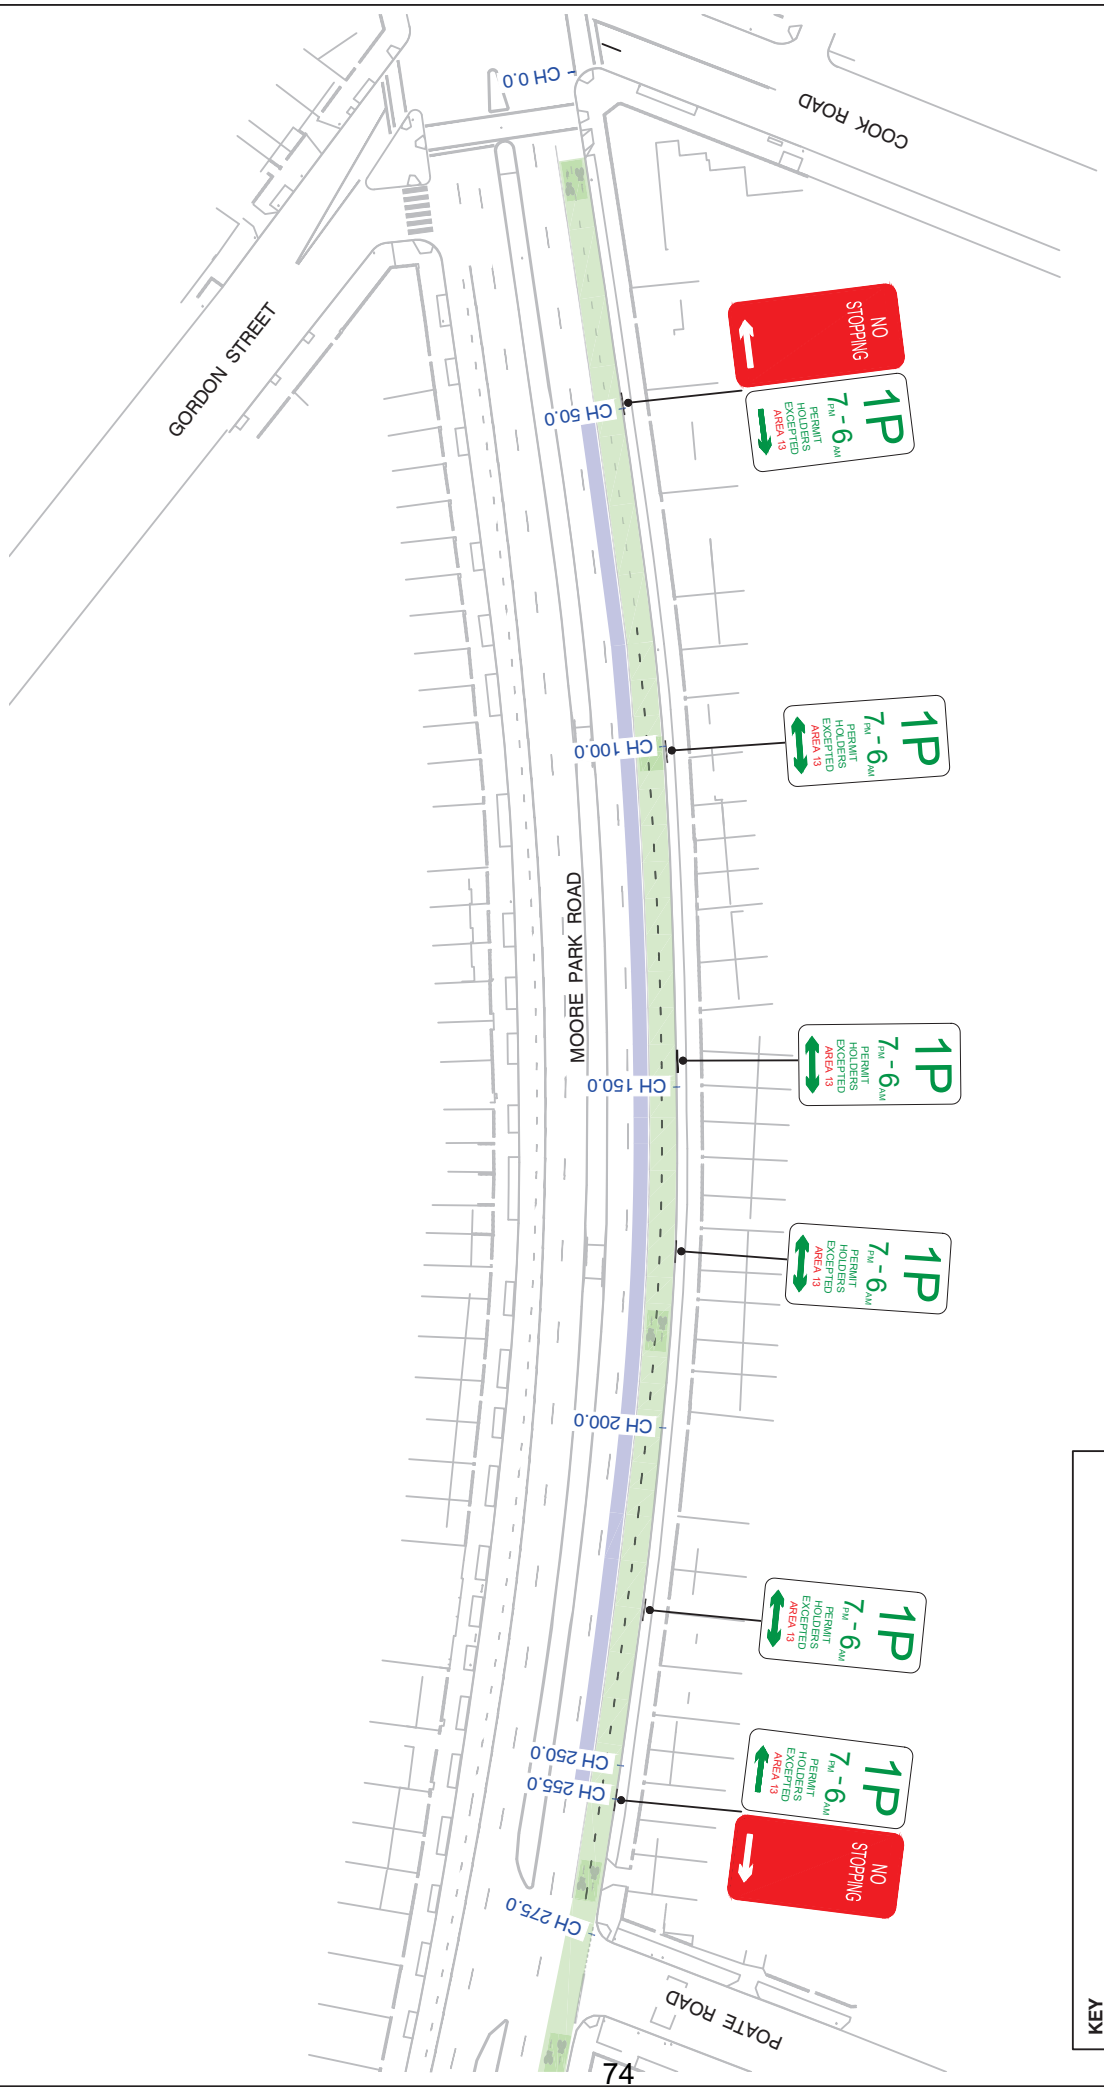

Moore Park Road, Centennial Park Overnight parking

KEY

- EXISTING POP-UP CYCLEWAY
- PROPOSED OVERNIGHT PARKING
- 1P 7PM-6AM PERMIT HOLDERS EXCEPTED AREA 13