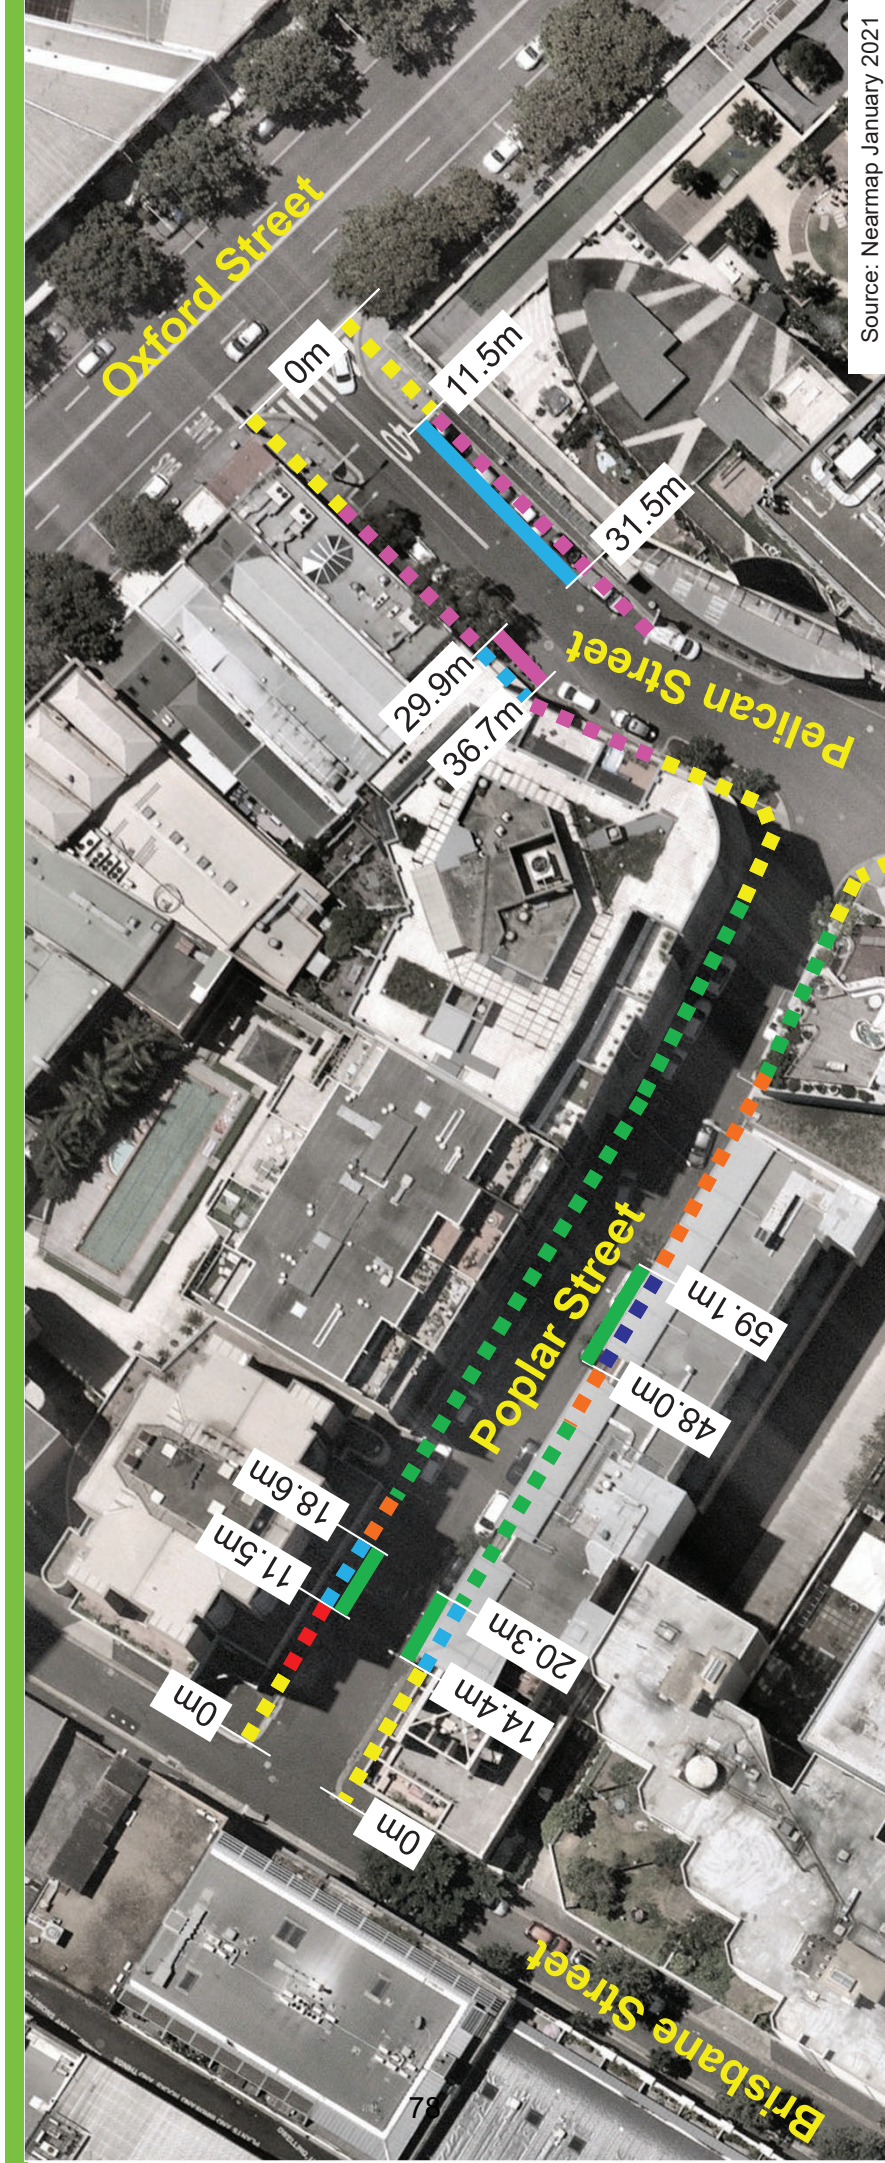

Proposal

Poplar Street and Pelican Street, Surry Hills Proposed parking changes

Source: Nearmap January 2021

Existing

- No Stopping
- No Parking
- No Parking Car Share Vehicles Excepted
- Motorbike Parking
- 2P Ticket PHE Area 18

Proposed

- 2P Ticket 8am-6pm Mon-Fri, 4P Ticket 6pm-10pm Mon-Fri, 8am-10pm Sat, Sun & Public Holidays, PHE Area 18
- 2P Ticket 8am-6pm Mon-Fri, 4P Ticket 6pm-10pm Mon-Fri, 8am-10pm Sat, Sun & Public Holidays
- Motorbike Parking