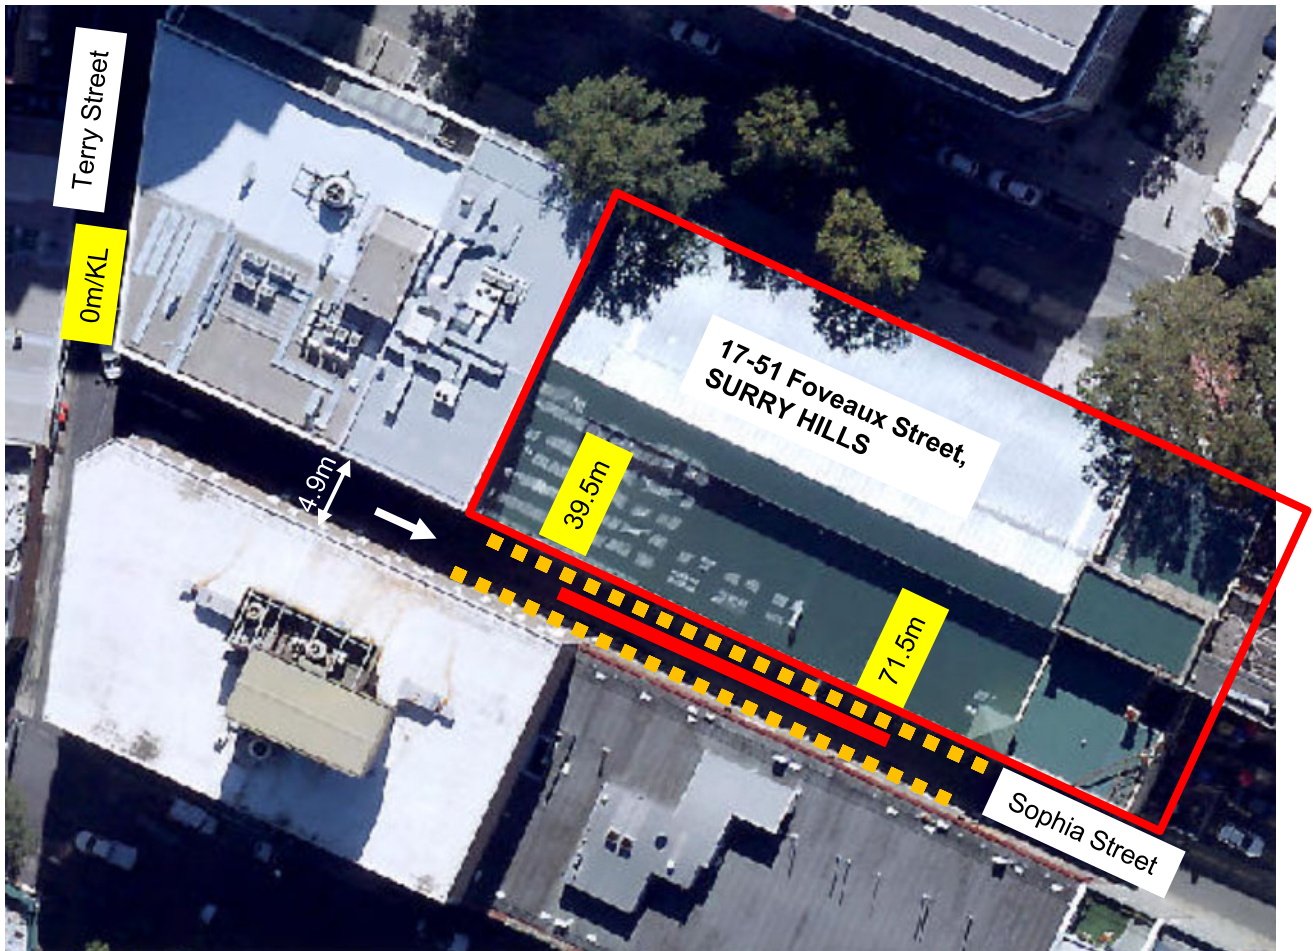

Sophia Street, Surry Hills Proposed parking changes

Existing

■ ■ ■ "No Parking"

Proposed

■ "Works Zone 7.30am – 5.30pm Mon-Fri
7.30am – 3.30pm Sat, No Parking At
Other Times"