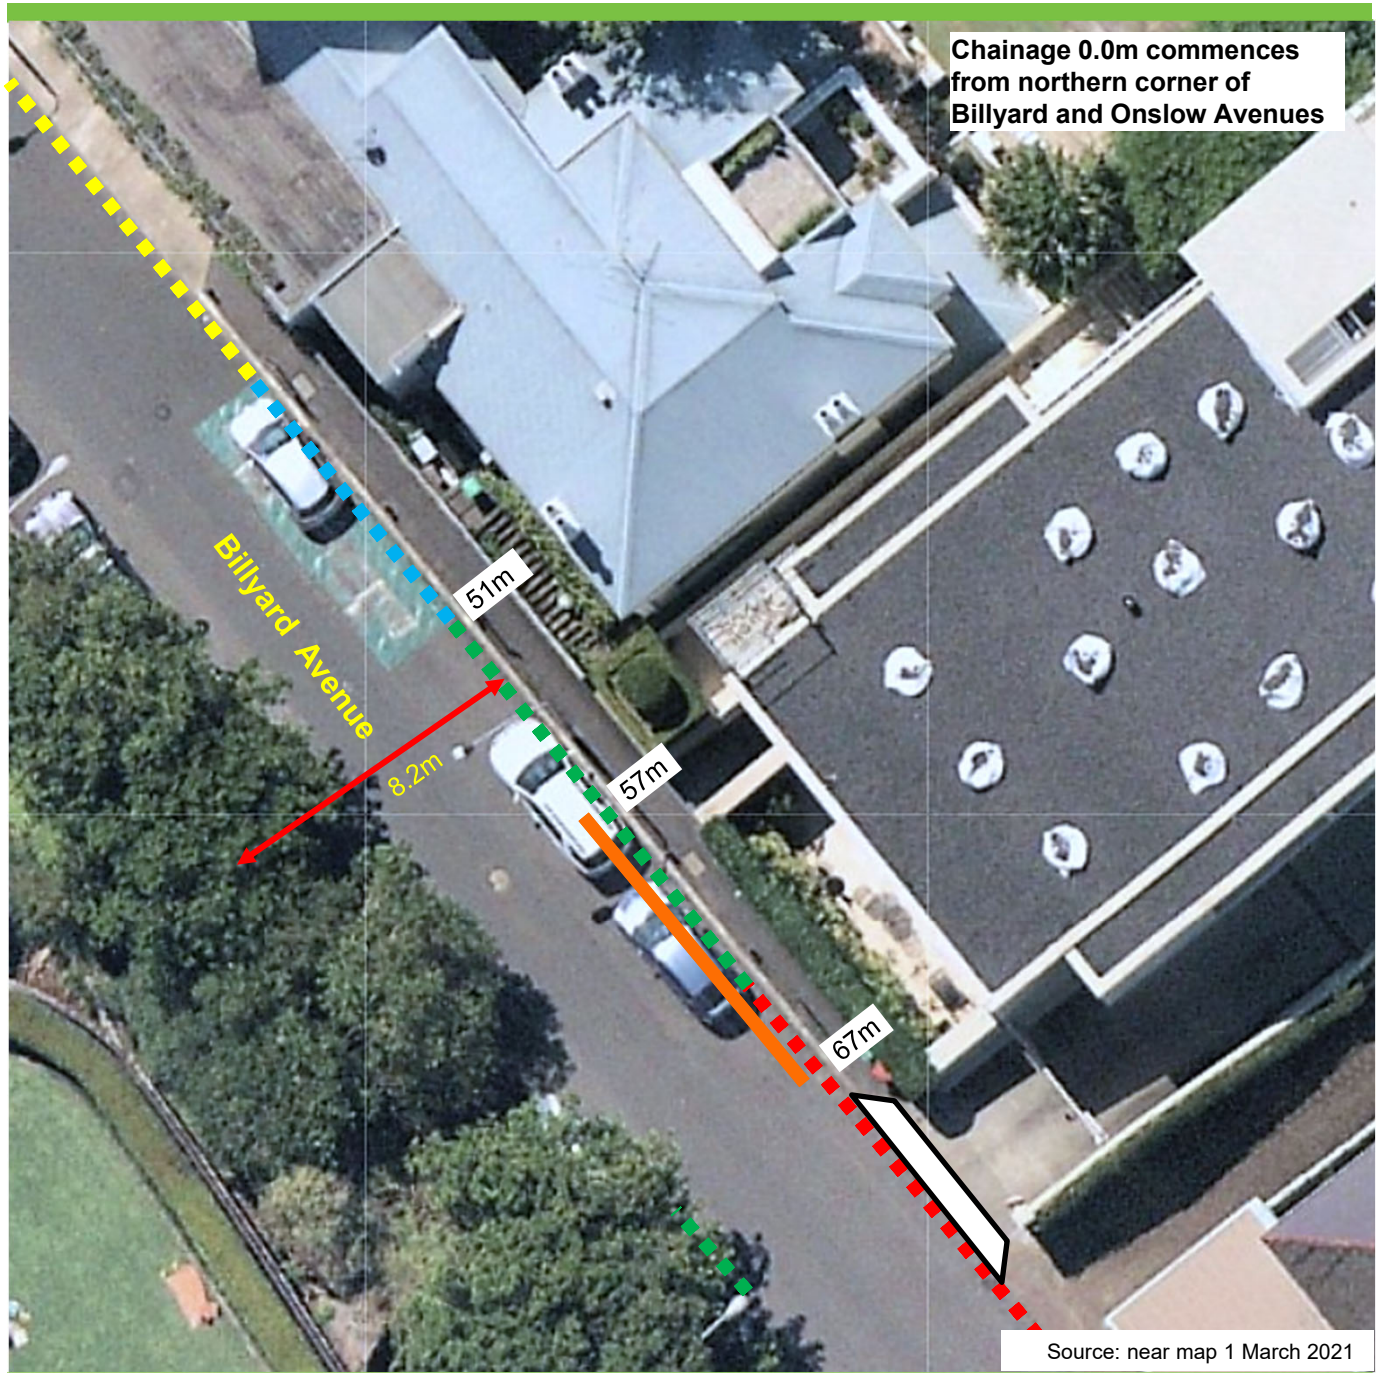

## Billyard Avenue, Darlinghurst Proposed Works Zone

### Existing

- ■ ■ No Stopping
- ■ ■ No Parking
- ■ ■ 1P 8am-10pm
- ■ ■ Permit Holders Excepted Area 19

### Proposed

- Works Zone
- 7.30am-5.30pm Mon-Fri
- 7.30am-3.30pm Sat
- 1P
- 5.30pm-10pm Mon-Fri
- 3.30pm-10pm Sat
- 8am-10pm Sun & Public Holidays
- Permit Holders Excepted Area 19