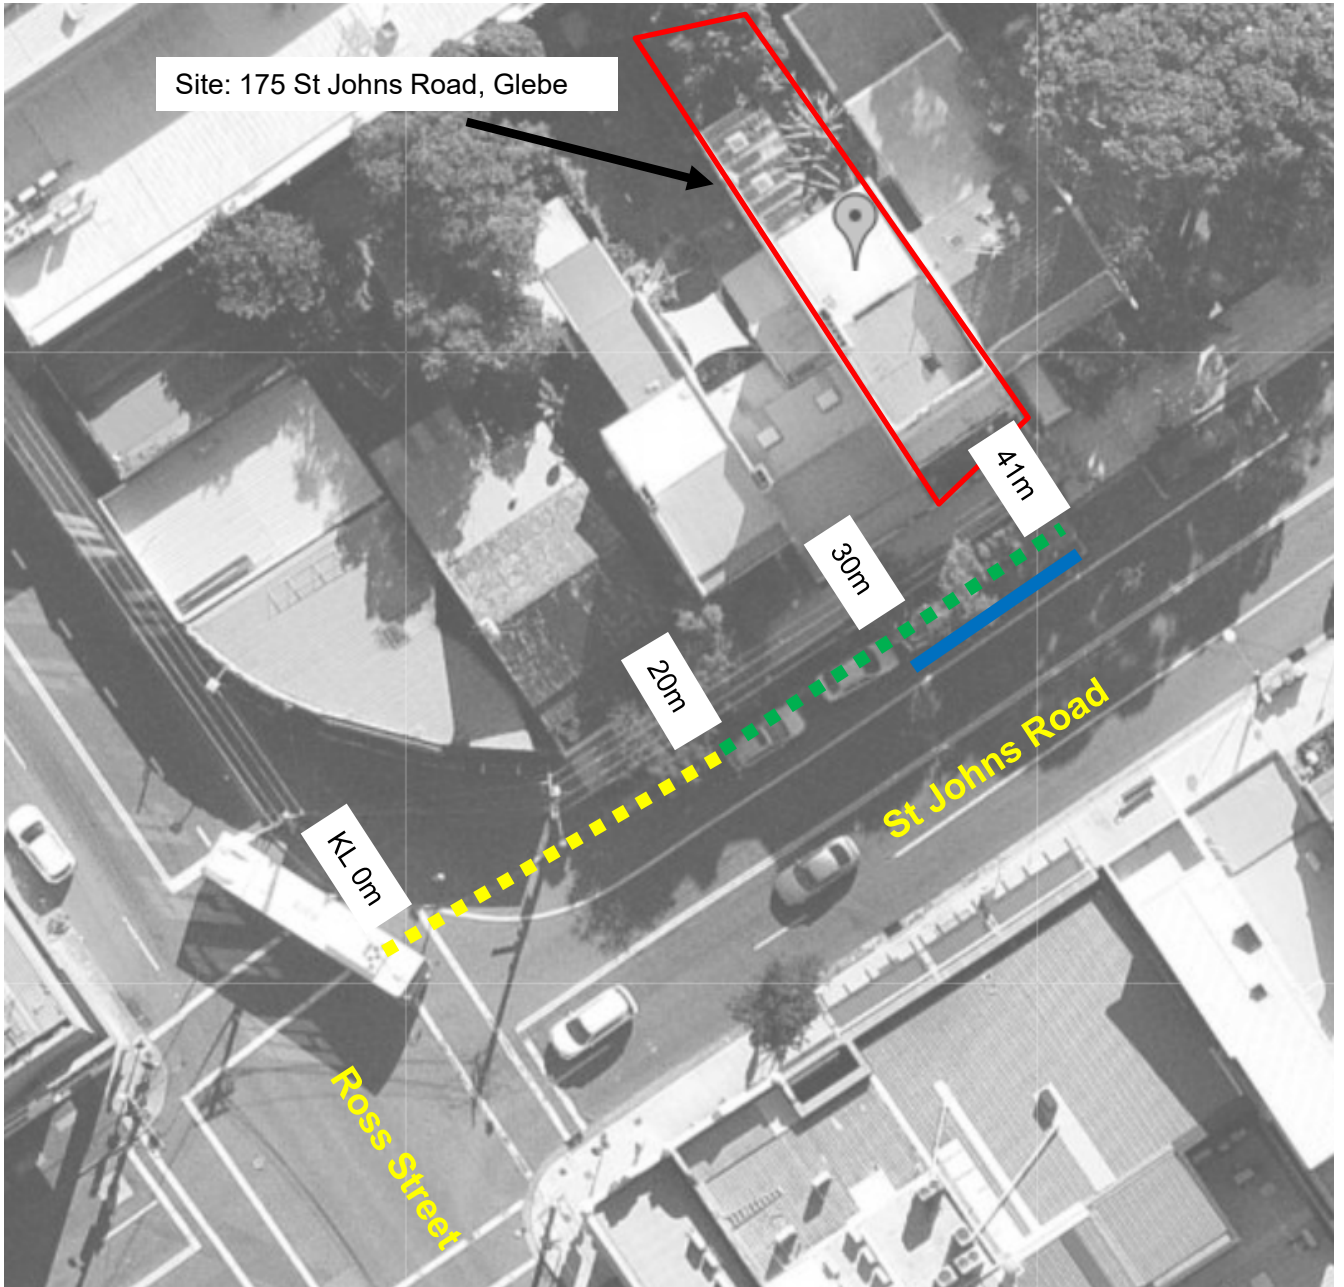

## Works Zone

### St Johns Road, Glebe

#### Existing

 "1P 8am-6pm Mon-Fri  
Permit Holders Excepted  
Area G"

 "No Stopping"

#### Proposed

 "Works Zone 7.30am-5.30pm  
Mon-Fri 7.30am-3.30pm Sat"