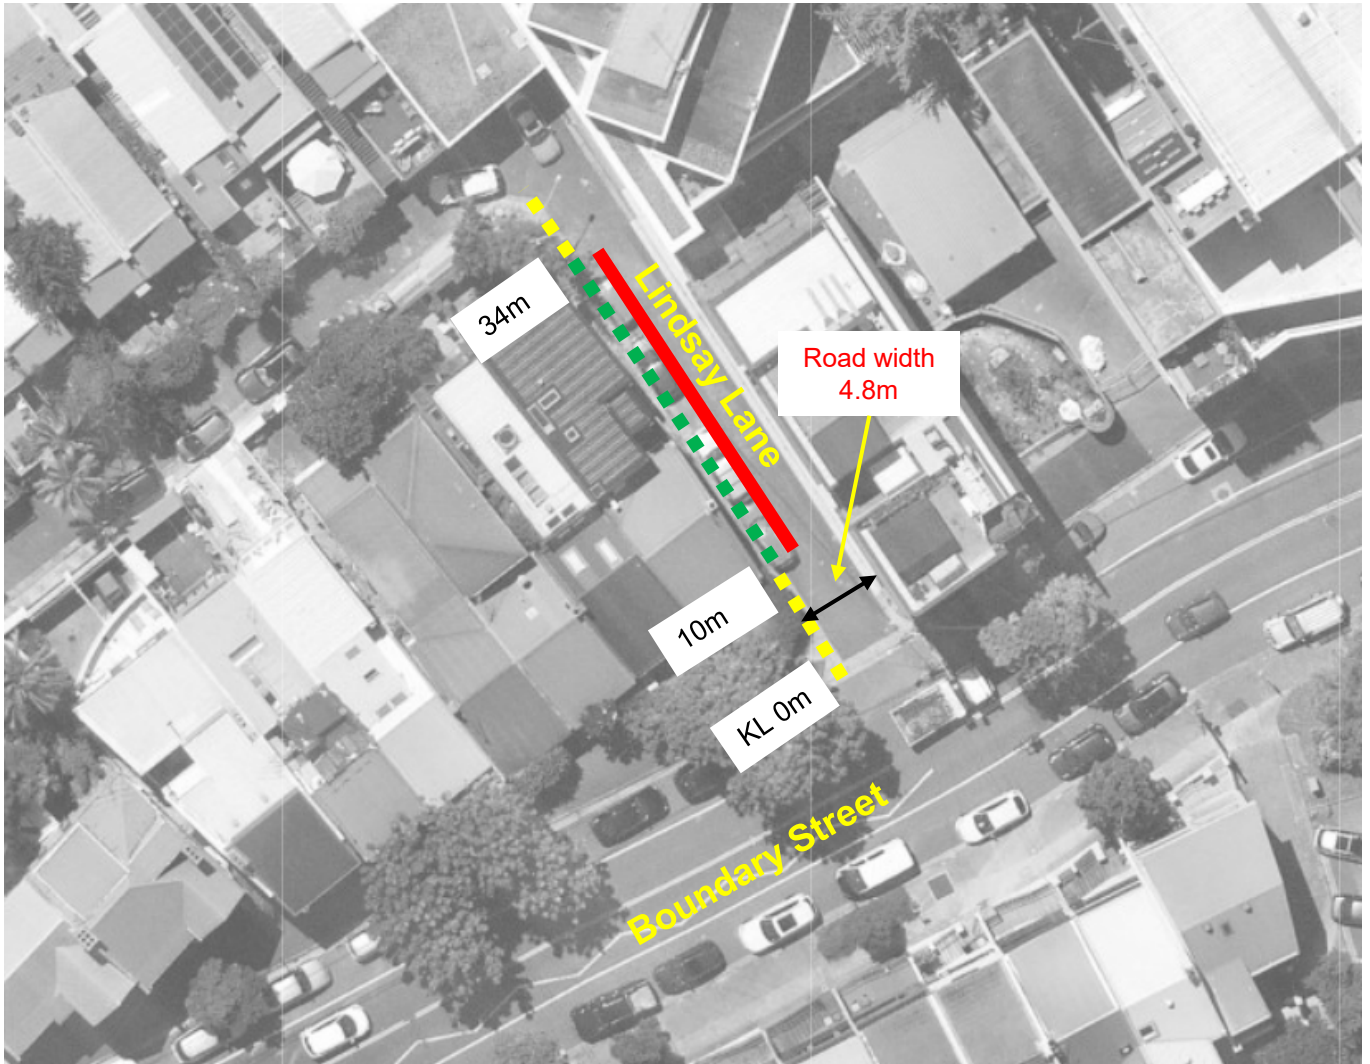

Lindsay Lane, Darlinghurst Proposed parking changes

Existing

 Unrestricted parking

 "No Stopping"

Proposed

 "No Parking 6am-6pm
Mon & Thu"