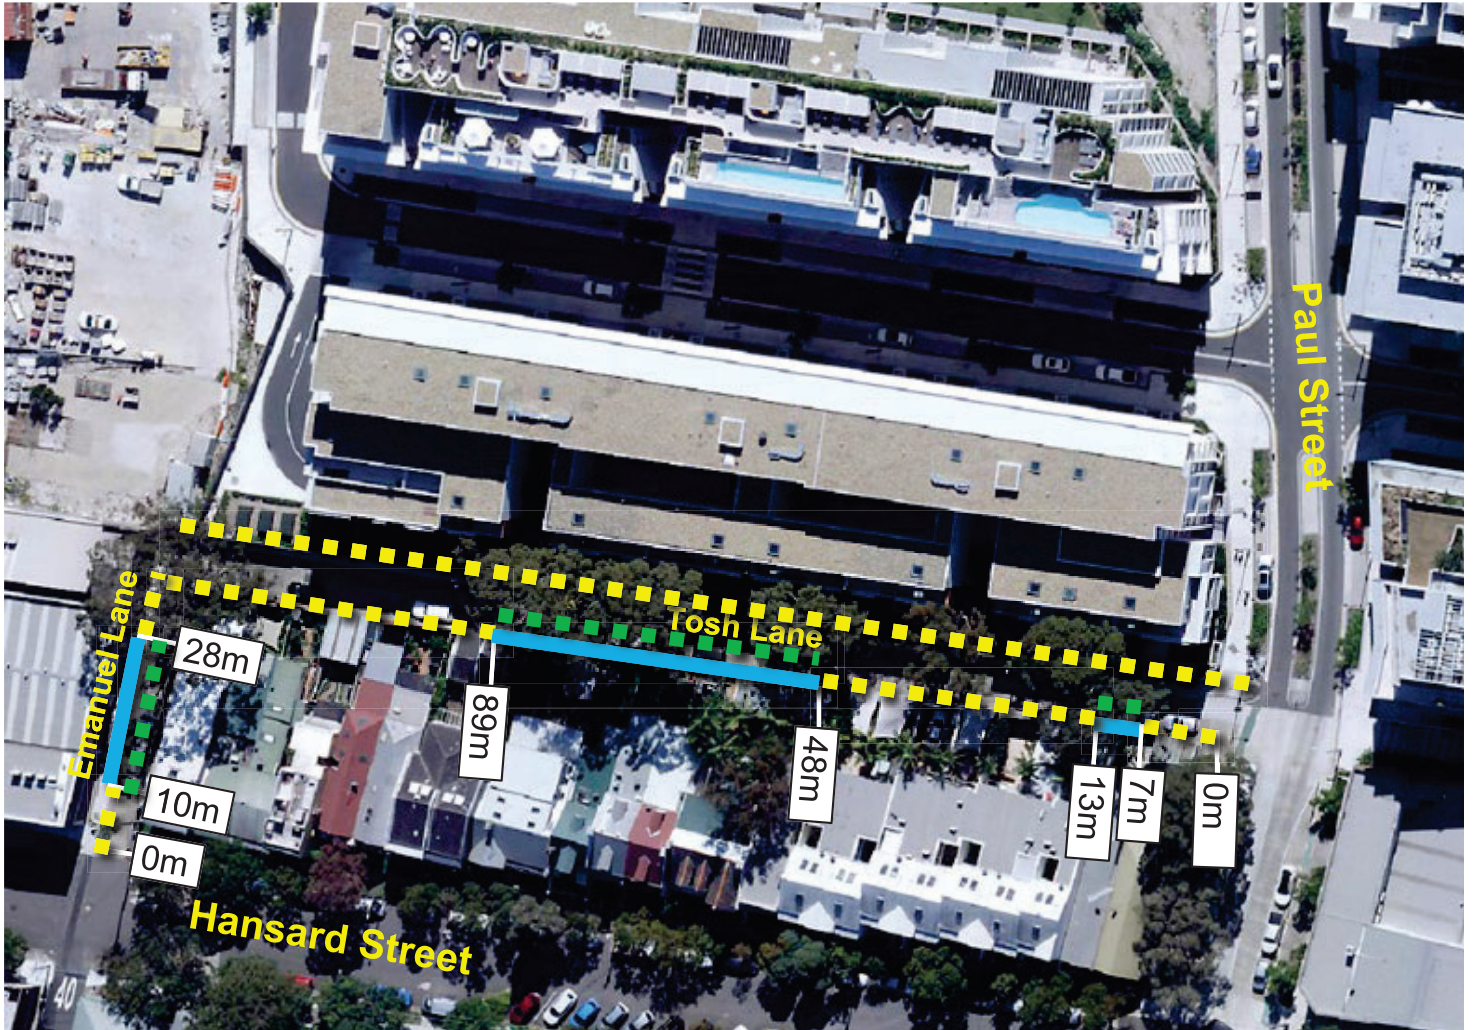

Tosh Lane, Zetland Proposed parking changes

City of Sydney

Existing

 Unrestricted

 "No Stopping"

Proposed

 "2P 8am-10pm Permit Holders Excepted Area 35"