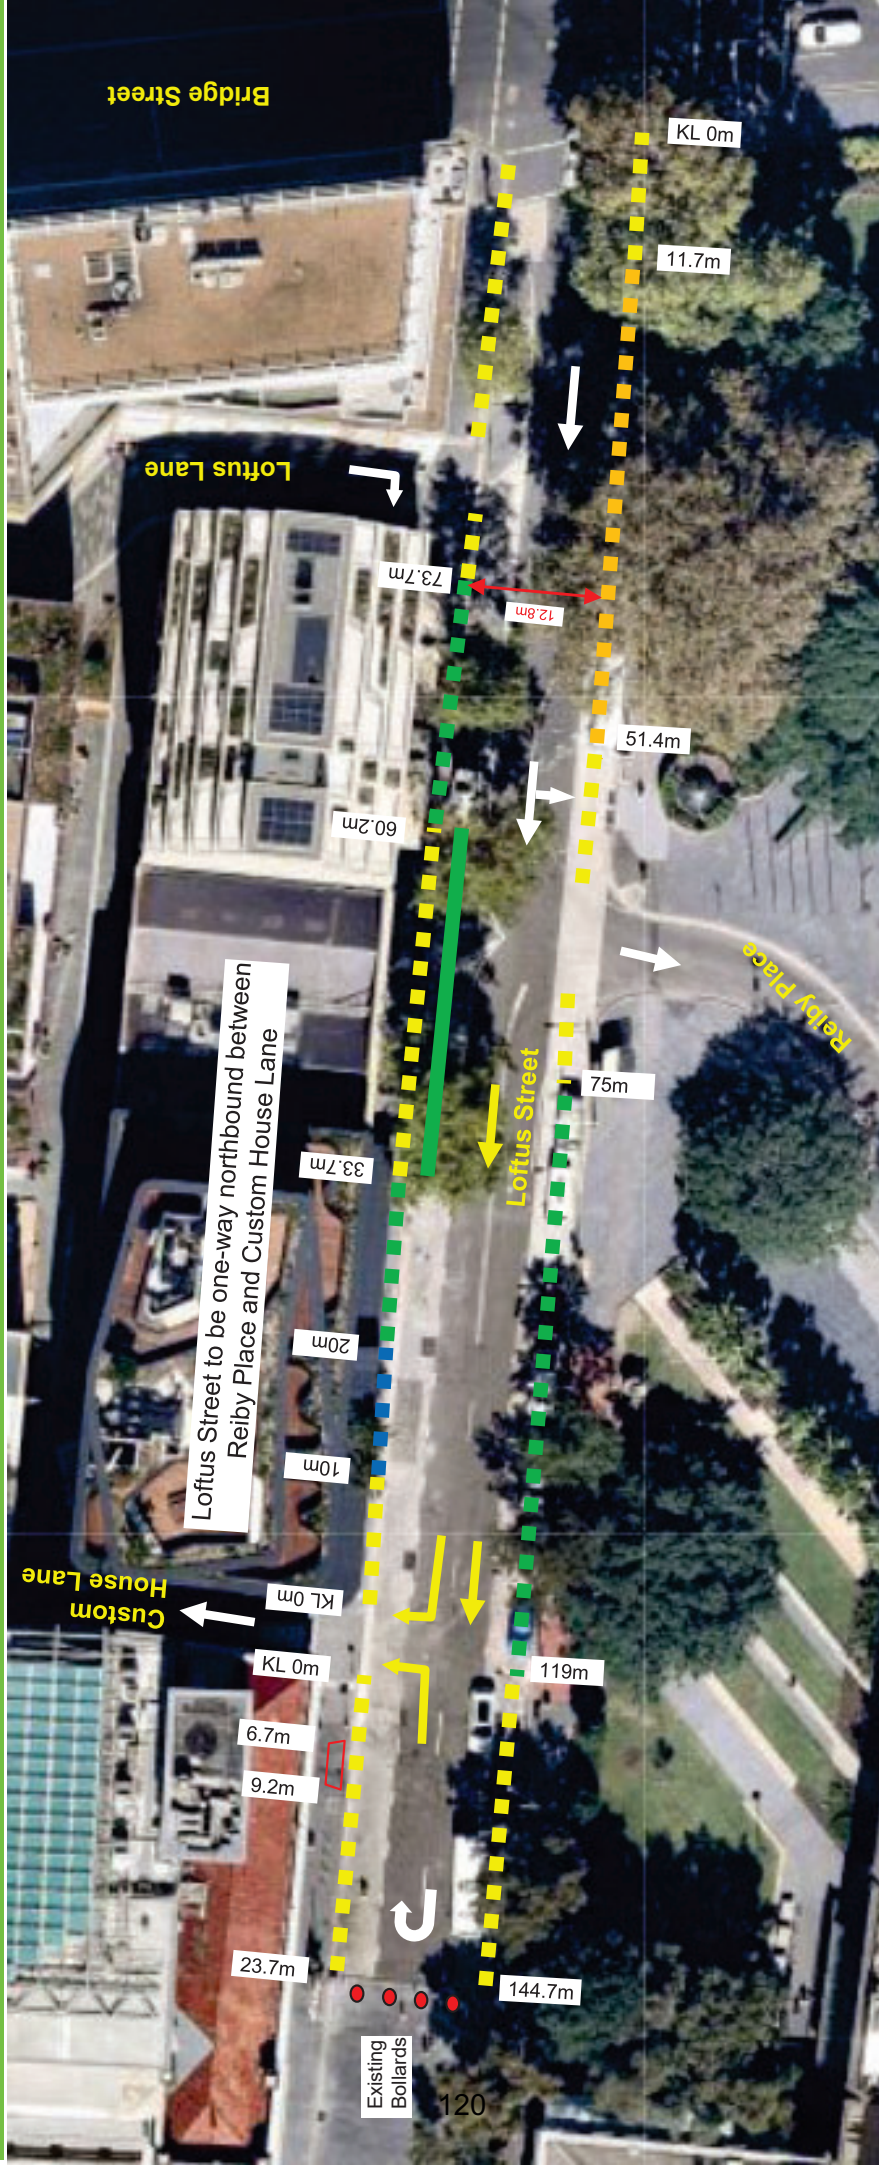

Loftus Street, Sydney Proposed parking and traffic changes

Existing parking restriction

- No Stopping
- Works Zone and 4P Ticket
- Loading Zone, coach parking and Taxi Zone
- "Loading Zone Ticket 6am-6pm Mon-Fri 6am-10am Sat" and "4P Ticket 6pm-12 Midnight Mon-Fri 10am-10pm Sat 8am-10pm Sun & Public Holidays"

Proposed parking restriction

- "Loading Zone Ticket 6am-6pm Mon-Fri 6am-10am Sat" and "4P Ticket 6pm-12 Midnight Mon-Fri 10am-10pm Sat 8am-10pm Sun & Public Holidays"