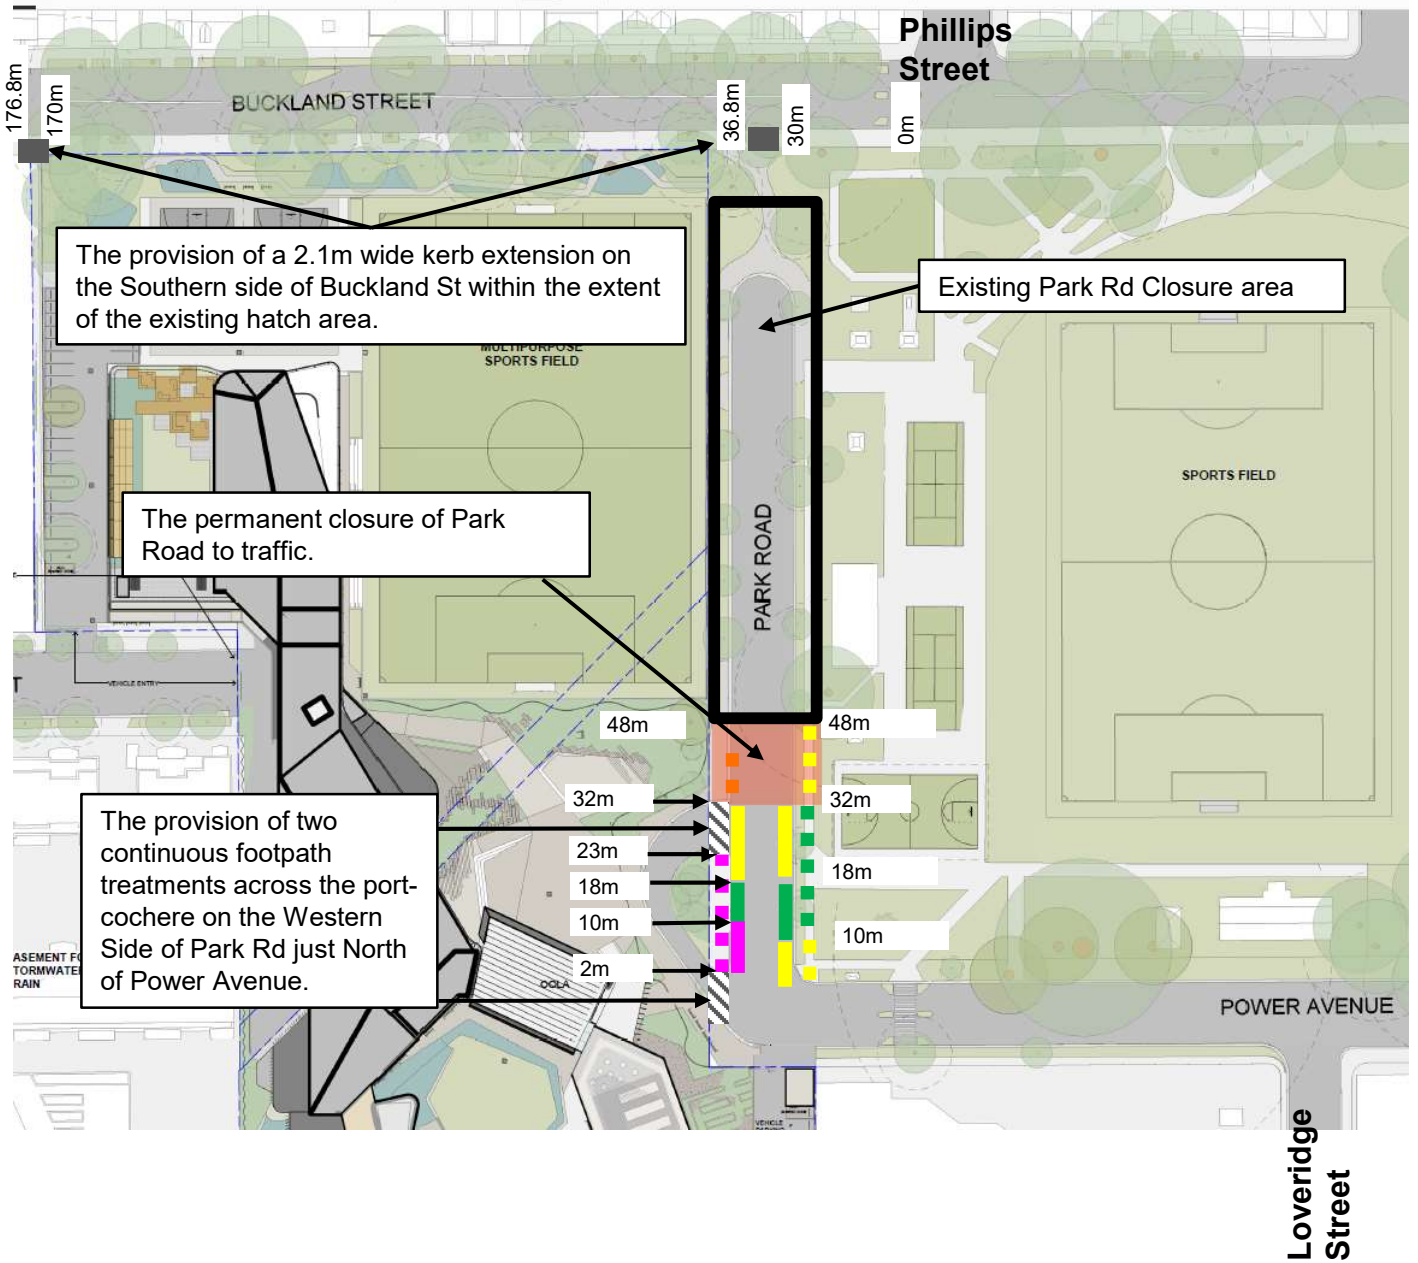

Alexandria Park Community School Proposed parking and traffic changes

Existing

- ■ ■ "No Stopping"
- ■ ■ "P 15 8am – 9:30am and 2:30-4pm Mon-Fri" and "2P 9:30am – 2:30pm 4pm-6pm Mon-Fri"
- ■ ■ "Bus Zone 8am-9:30am and 2:30pm-4pm Mon-Fri
"Authorised Save the Children Mobile Play Bus Excepted"
- ■ ■ No Parking "Authorised NSW Health Service Vehicles
Excepted"

Proposed

- "No Stopping"
- "P 15 8am – 10am and 2pm -4pm Mon-Fri "and "2P 10am – 2pm Mon-Fri"
- "No Parking 8am-4pm, Save the Children Buses Excepted"