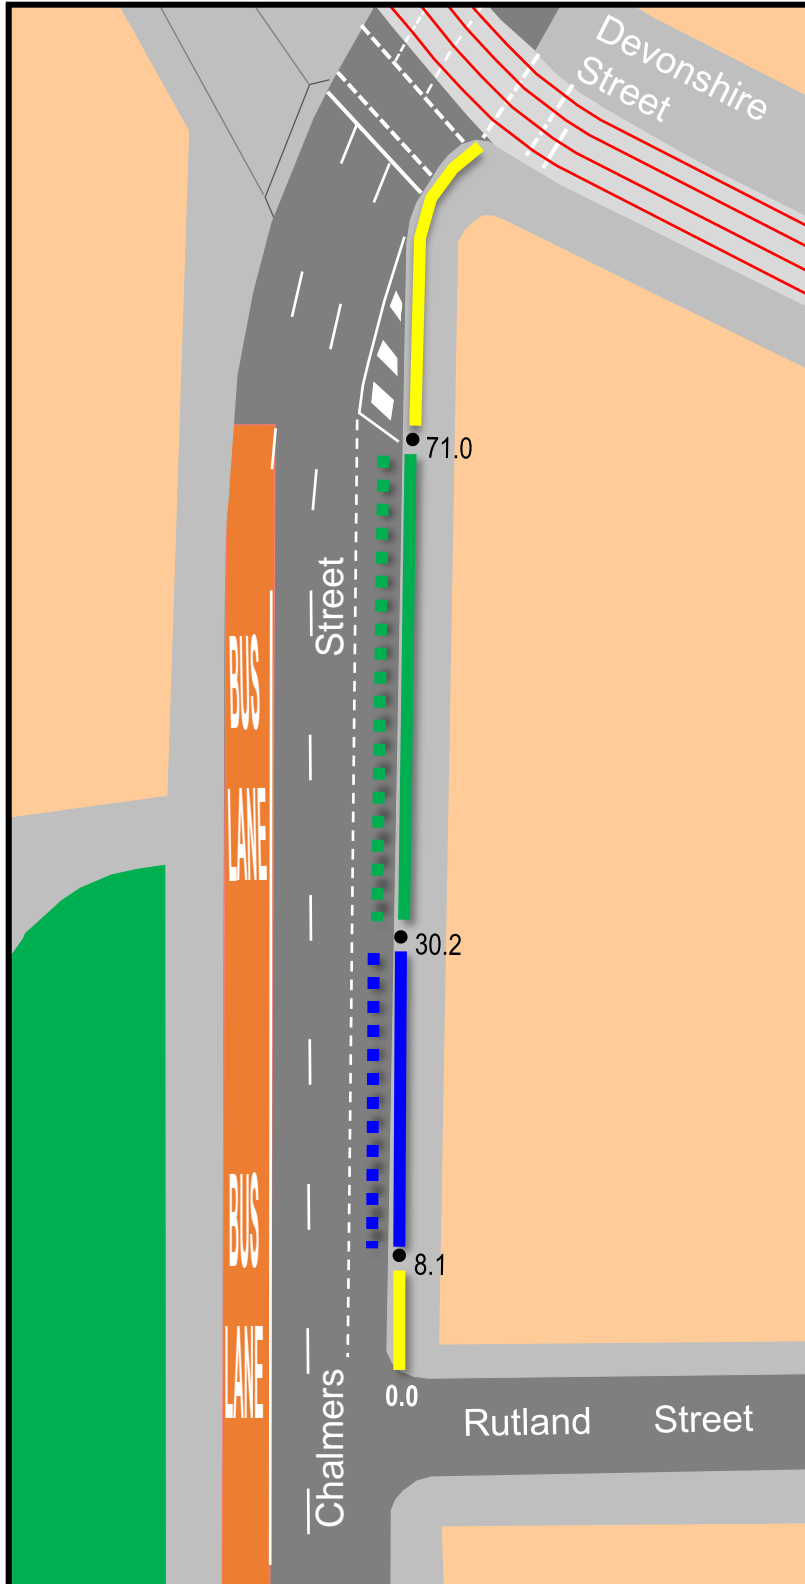

## Chalmers Street eastern side from Devonshire Street to Rutland Street, Surry Hills

### Parking - Loading Zone Ticket, 4P Ticket parking and Taxi Zone

Existing	
	No Stopping
	Loading Zone
	Taxi Zone 8pm – 6am
Proposed	
	<b>Loading Zone Ticket</b> 6am - 6pm Mon - Fri
	<b>4P Ticket</b> 6pm - 10pm Mon - Fri 8am - 10pm Sat Sun & Public Holidays
	<b>Taxi Zone 6pm-6am</b> <b>Loading Zone Ticket</b> 6am - 6pm Mon - Fri
	<b>4P Ticket</b> 8am- 6pm Sat, Sun & Public Holidays