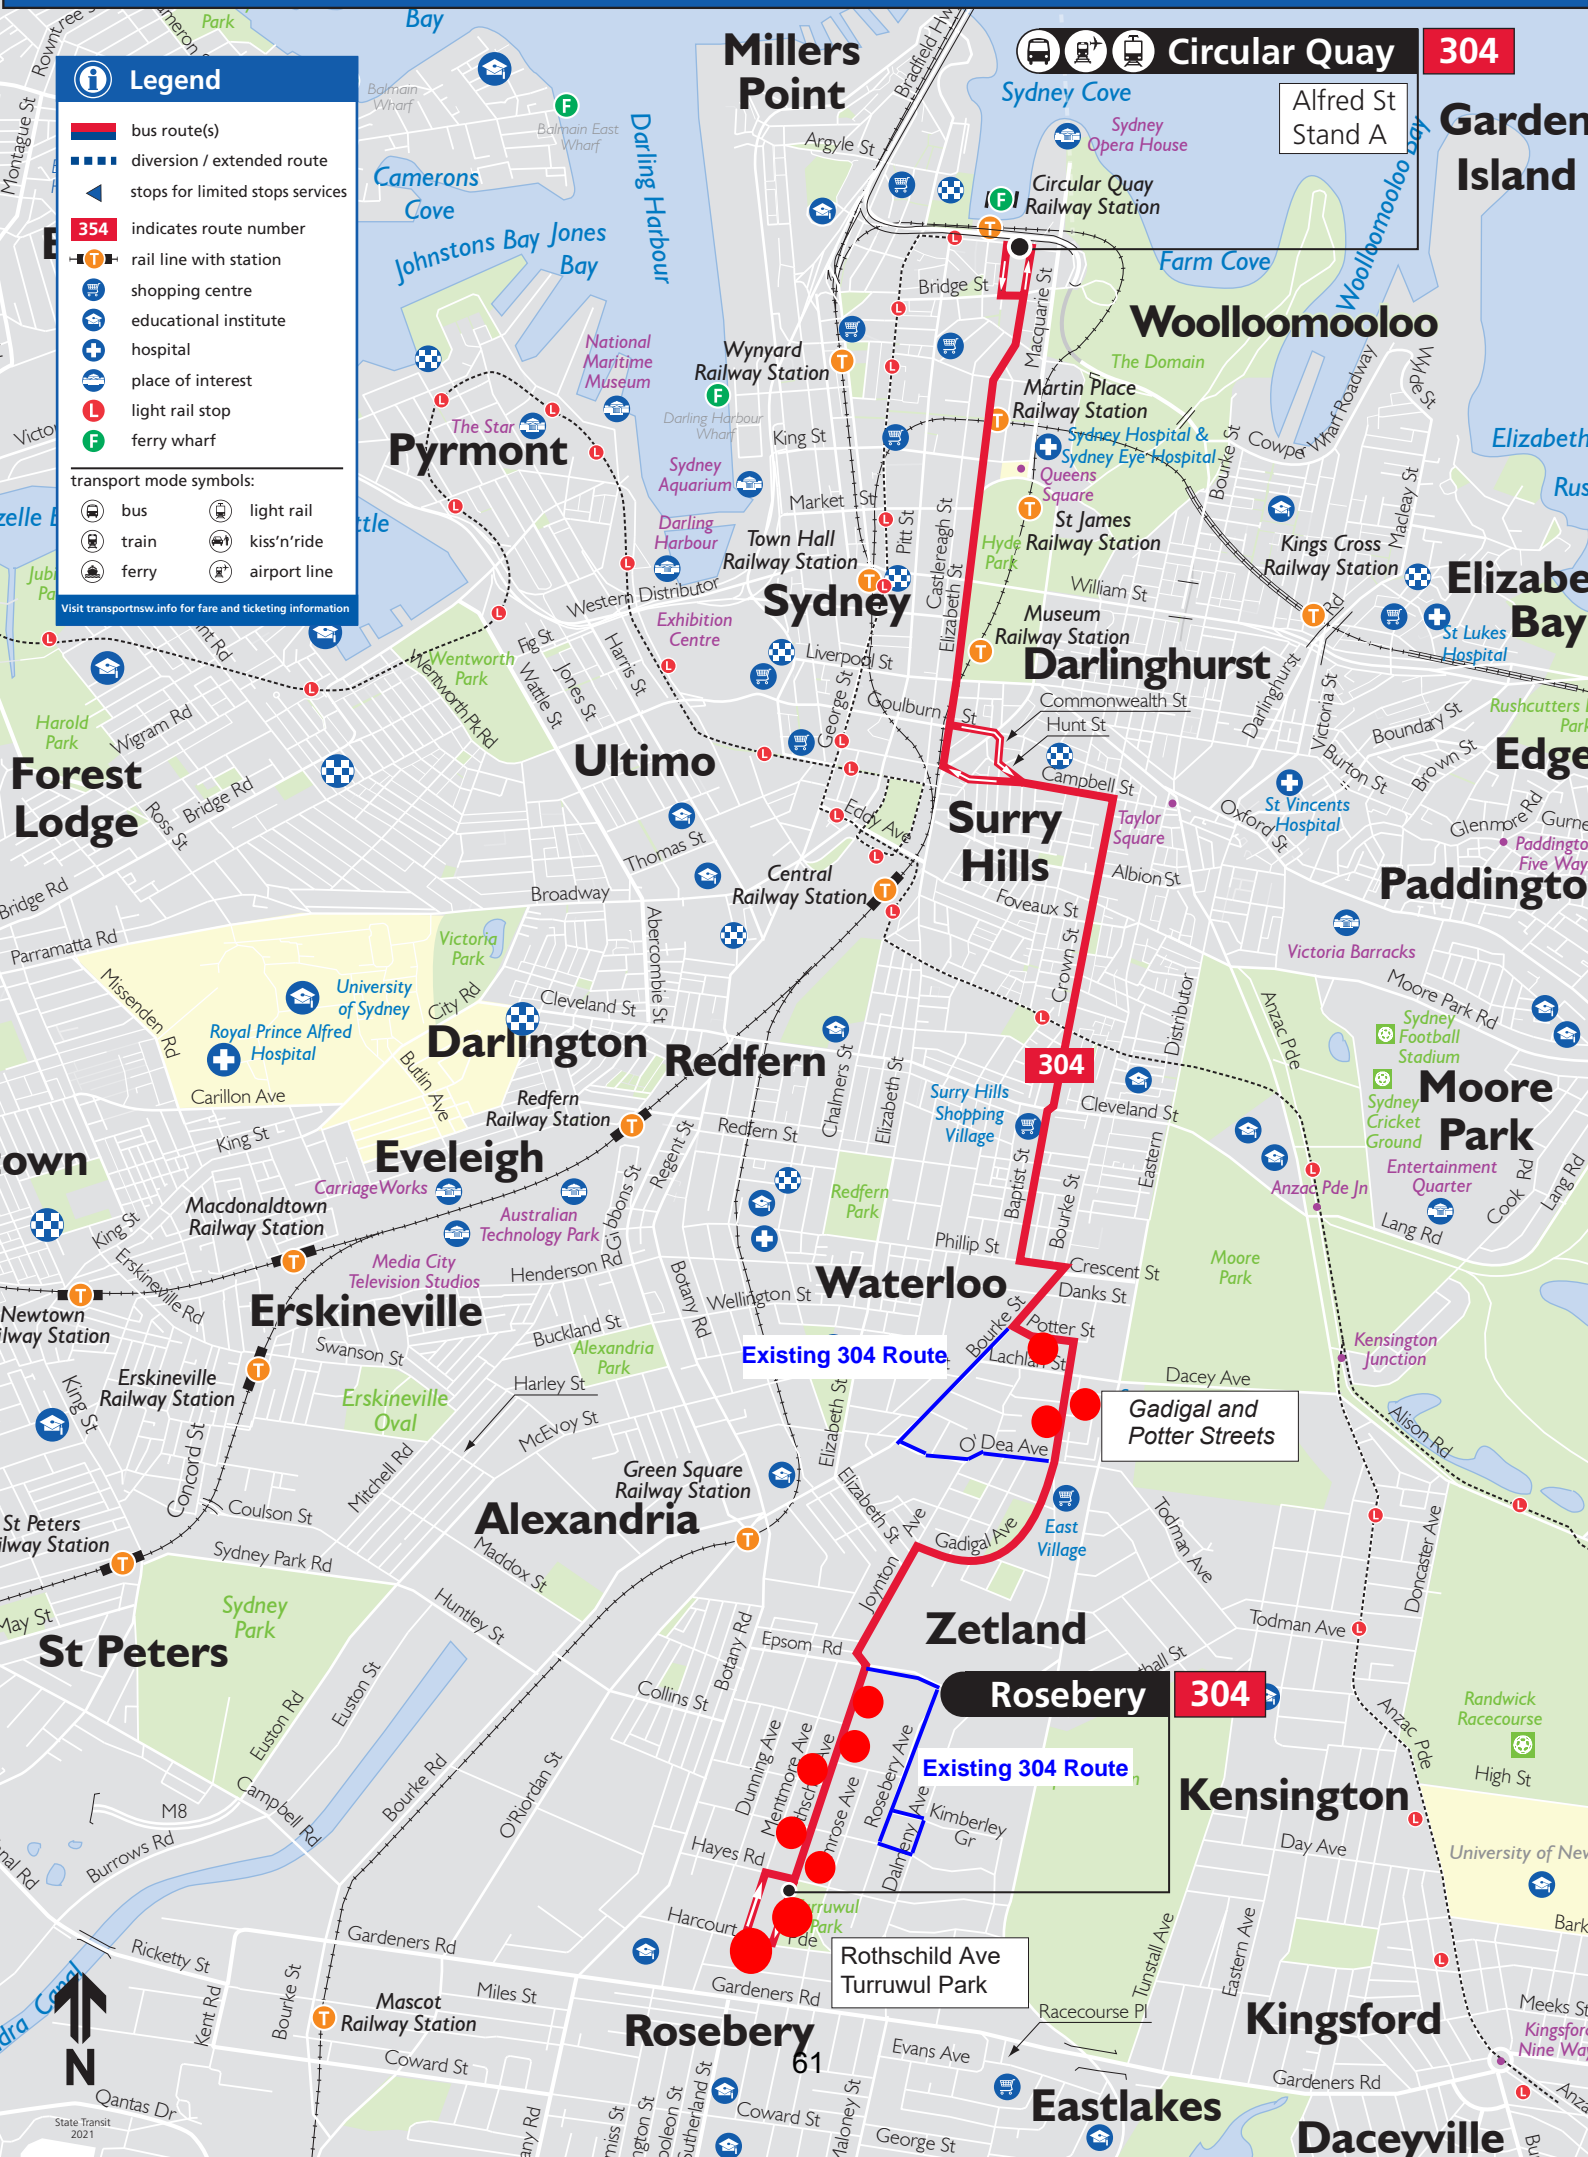

**Legend**

- bus route(s)
- diversion / extended route
- stops for limited stops services
- 354 indicates route number
- rail line with station
- shopping centre
- educational institute
- hospital
- place of interest
- light rail stop
- ferry wharf

transport mode symbols:

- bus
- light rail
- train
- kiss'n'ride
- ferry
- airport line

Visit [transportnsw.info](http://transportnsw.info) for fare and ticketing information

Circular Quay 304

Alfred St Stand A

Gadigal and Potter Streets

Rosebery 304

Existing 304 Route

Rothschild Ave Turruwul Park