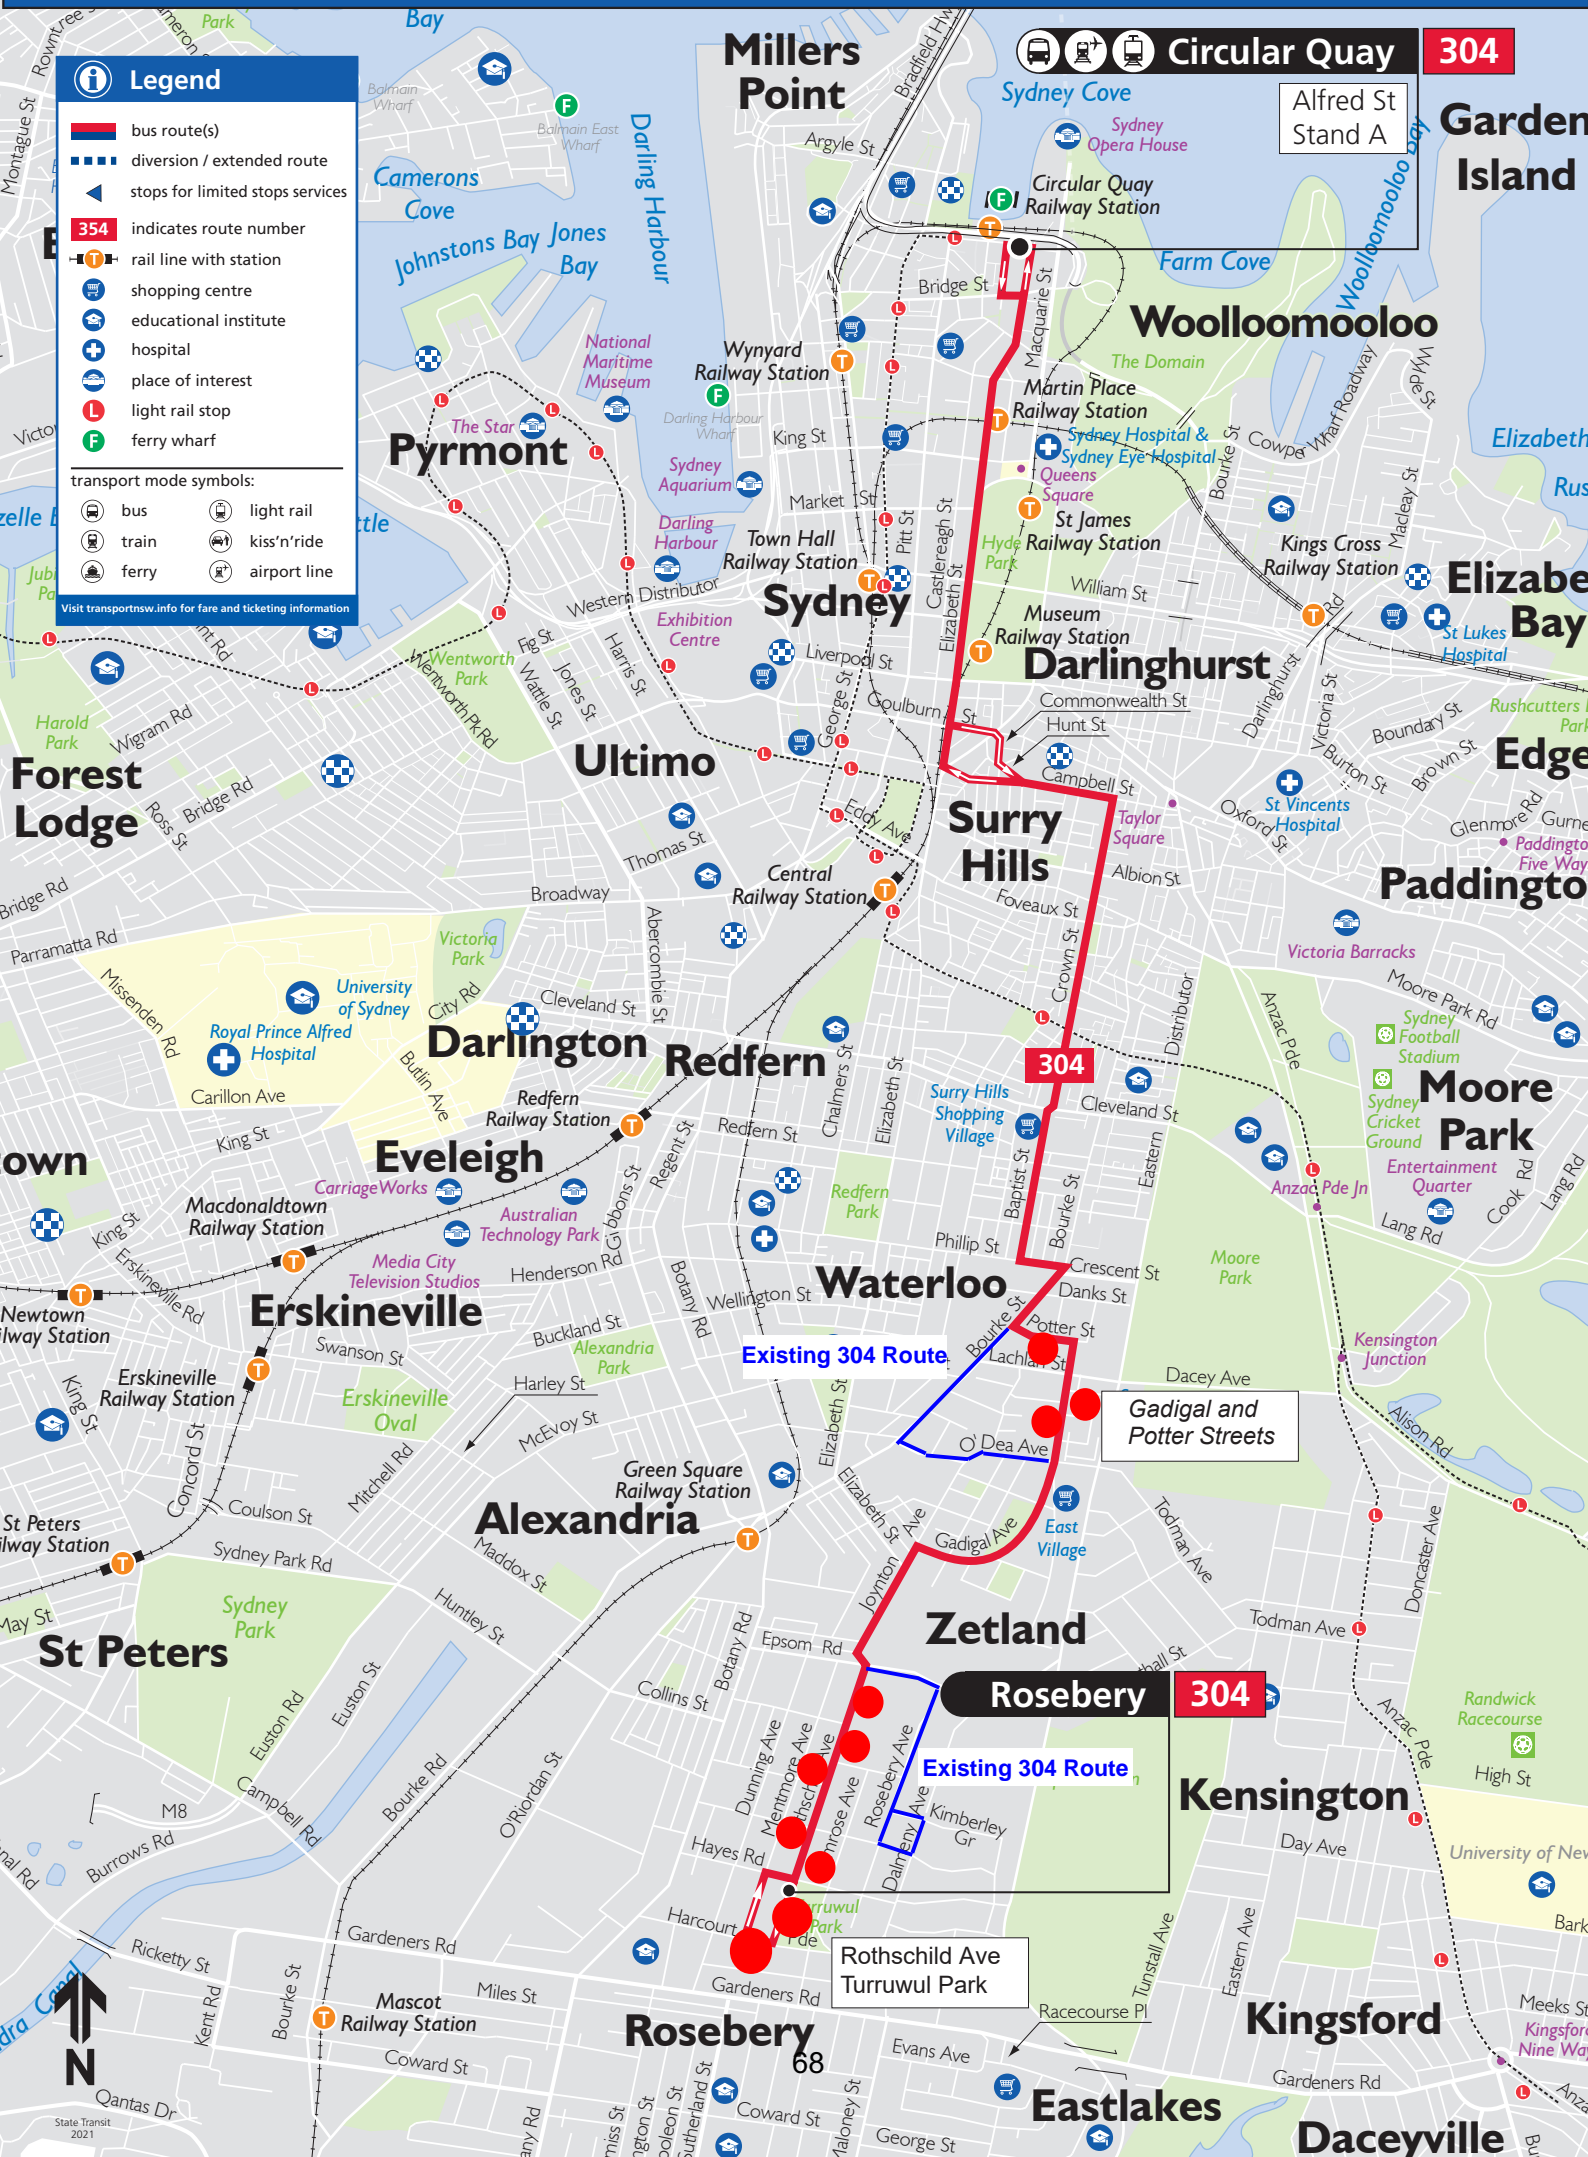

Legend

- bus route(s)
- diversion / extended route
- stops for limited stops services
- 354 indicates route number
- rail line with station
- shopping centre
- educational institute
- hospital
- place of interest
- light rail stop
- ferry wharf

transport mode symbols:

- bus
- light rail
- train
- kiss'n'ride
- ferry
- airport line

Visit transportnsw.info for fare and ticketing information

Circular Quay 304

Alfred St Stand A

Woolloomooloo

Sydney

Surry Hills

Darlington Redfern

Waterloo

Zetland

Rosebery 304

Kensington

Rosebery

Kingsford

Eastlakes

Daceyville