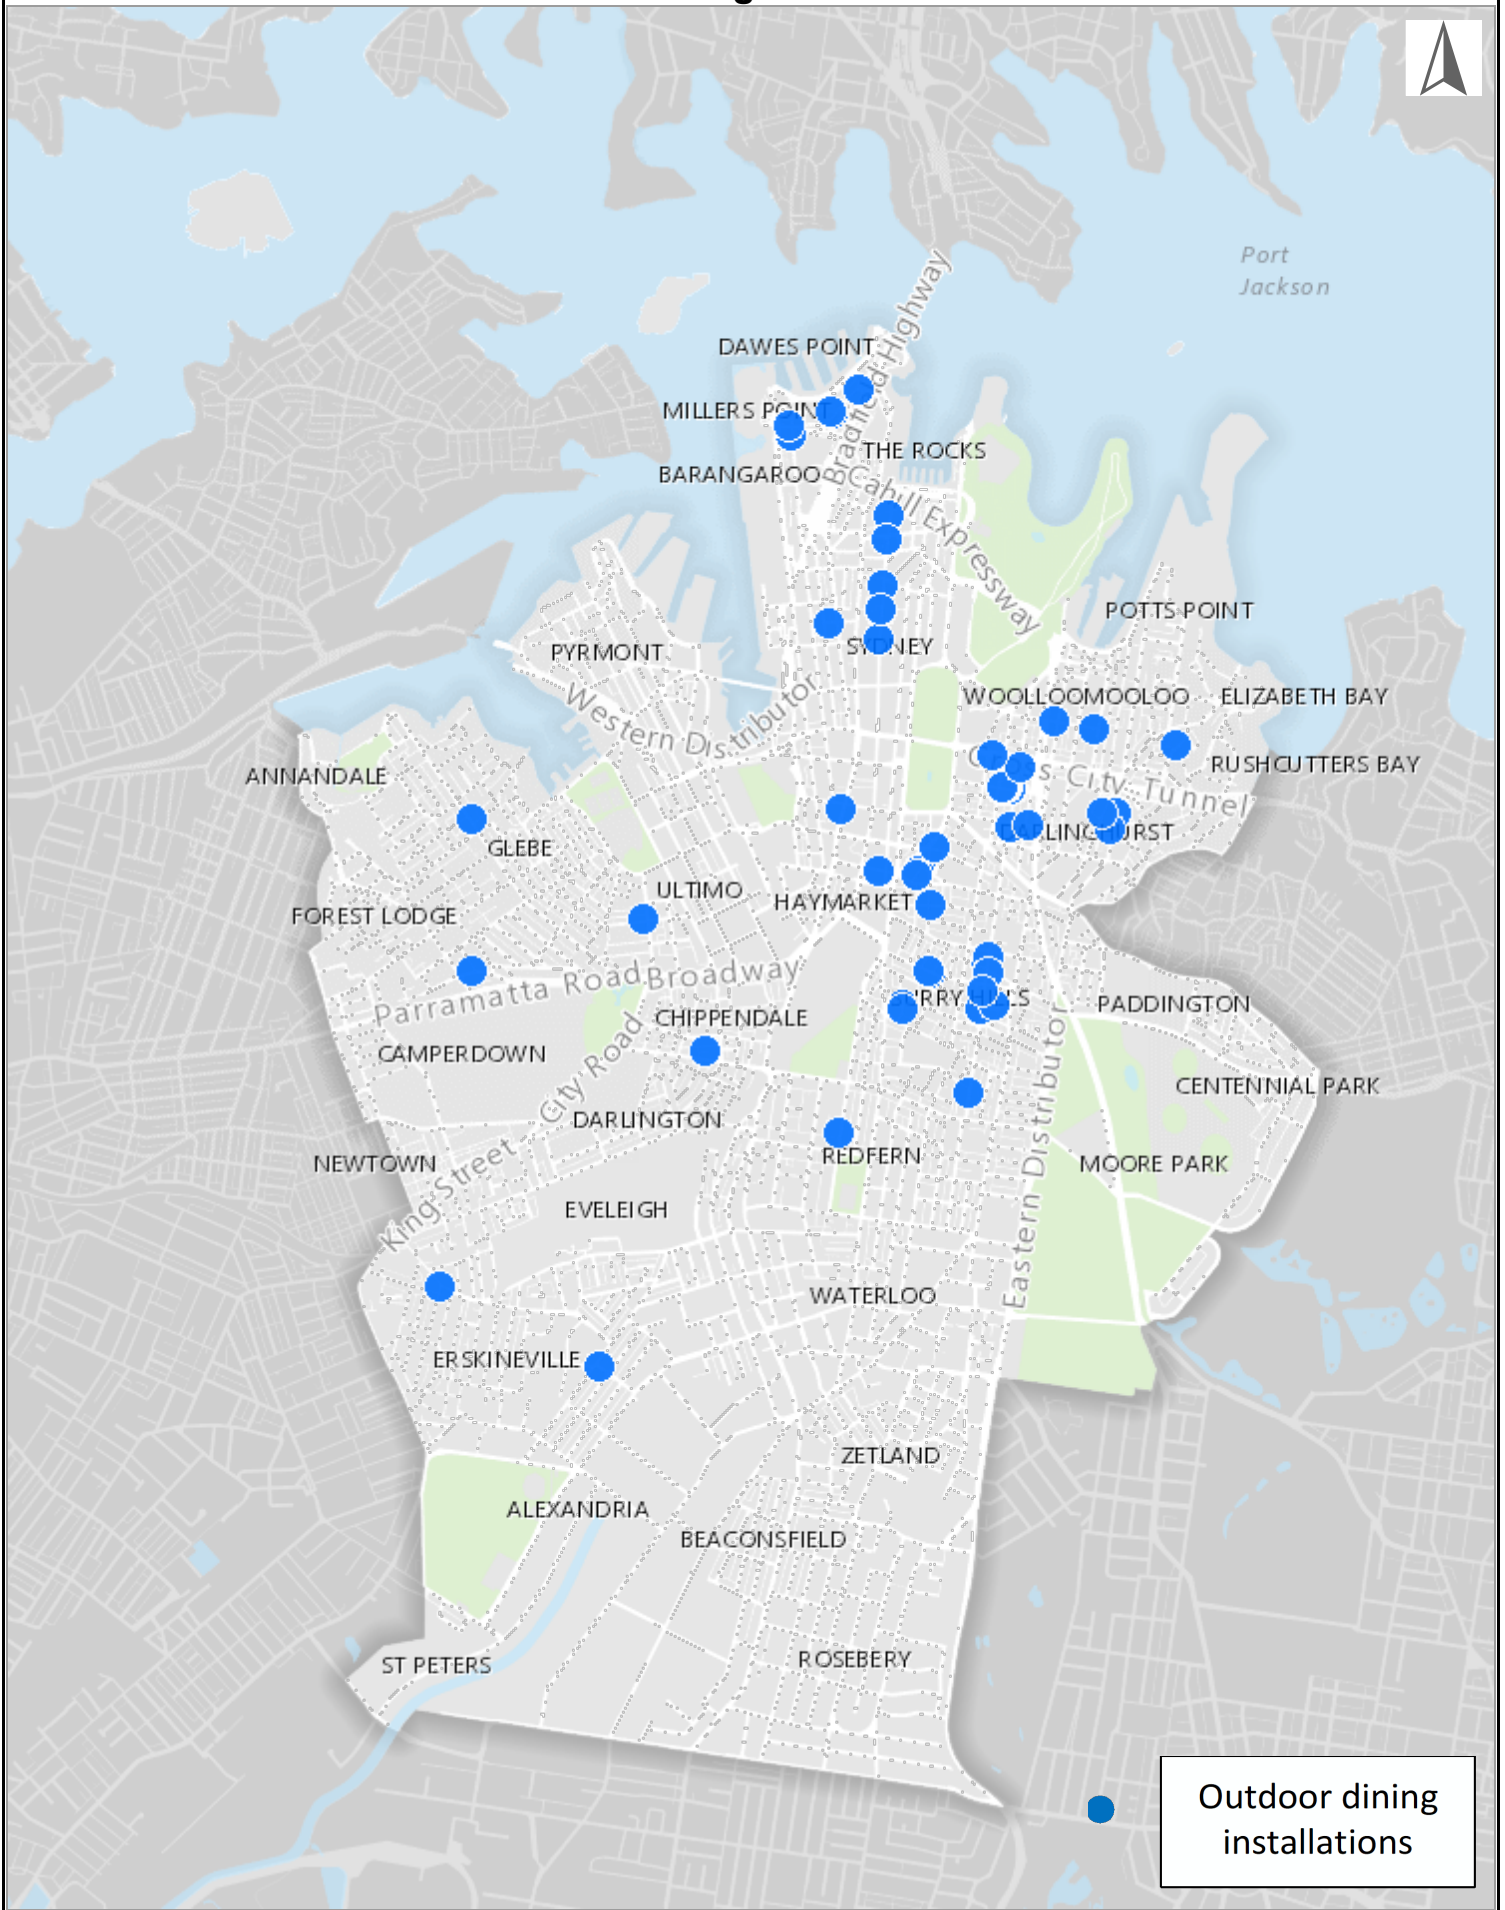

Extension of the temporary reallocation of kerb space to install an outdoor dining area

Outdoor dining installations