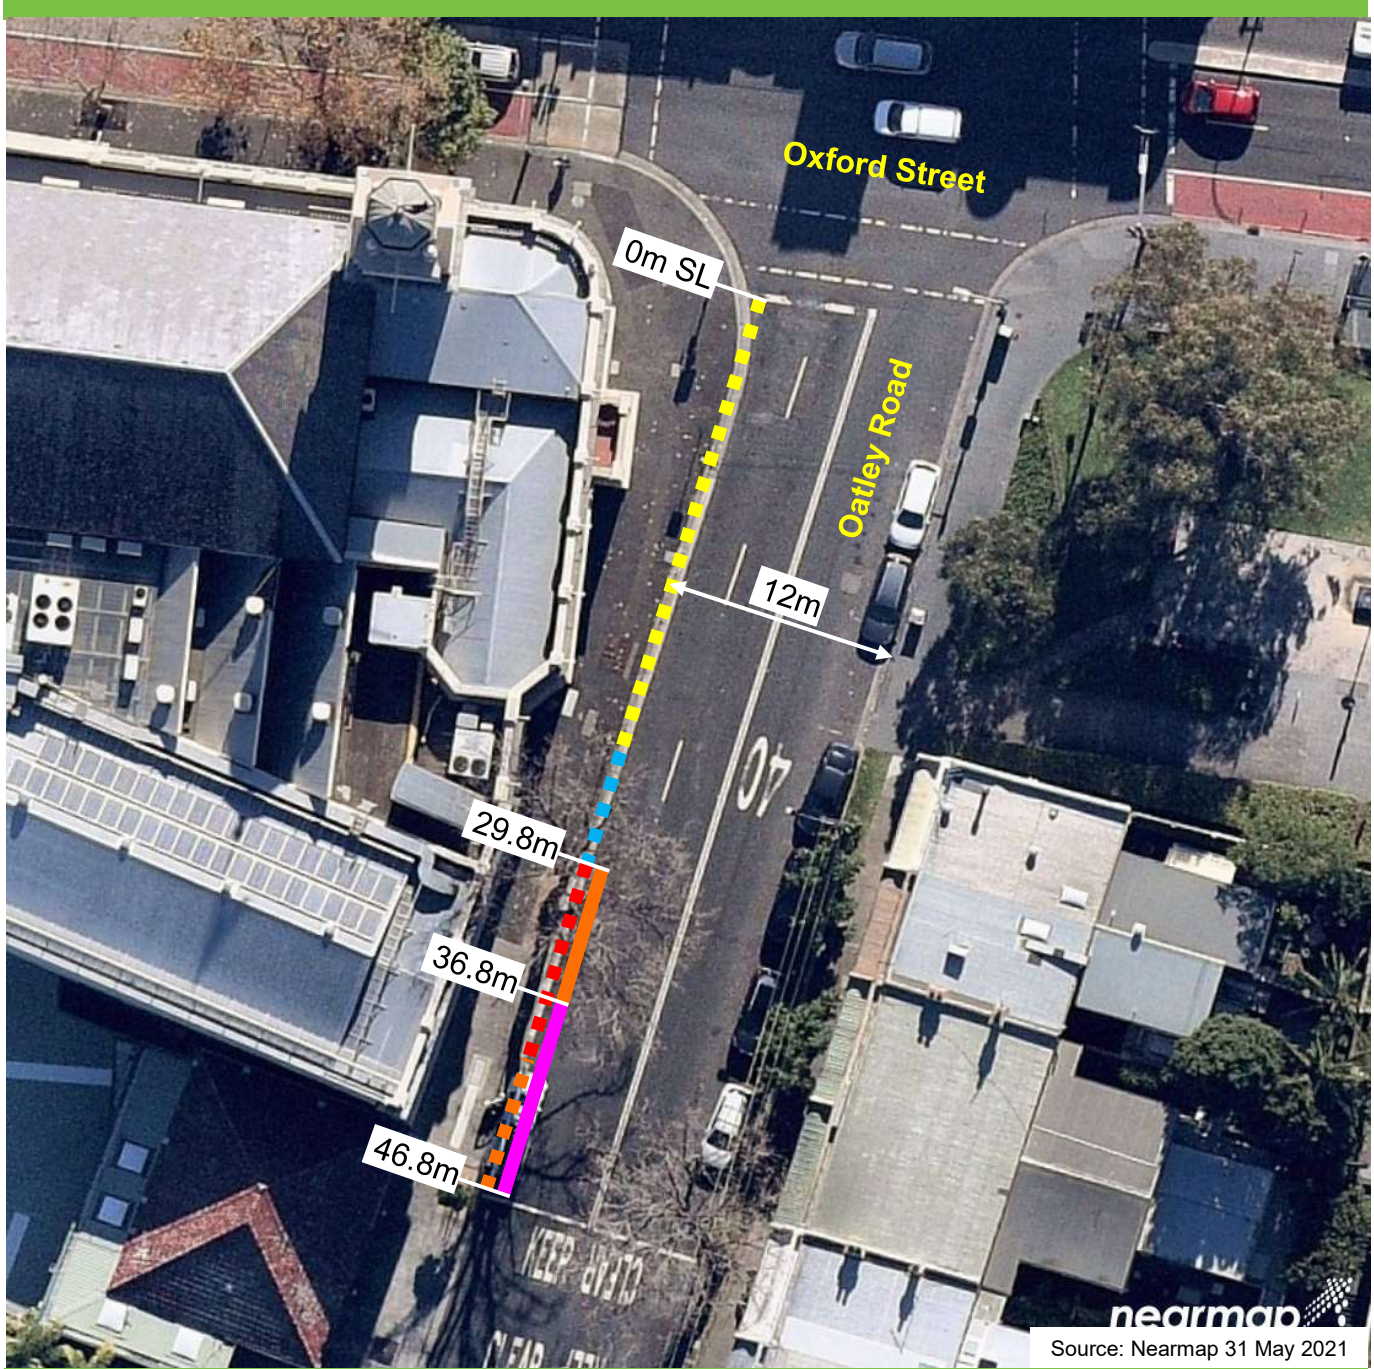

Oatley Road, Paddington Proposed parking changes

Existing

- ■ ■ "No Stopping"
- ■ ■ "Loading Zone 8.30am-8pm Mon-Sat"
- ■ ■ "No Parking Council Vehicles Excepted"
- ■ ■ "Disability Parking Only"

Proposed

- "Works Zone 7.30am-5.30pm Mon-Fri, 7.30am-3.30pm Sat" "No Parking At All Other Times Council Vehicles Excepted"
- "Loading Zone 8.30am-8pm Mon-Sat"