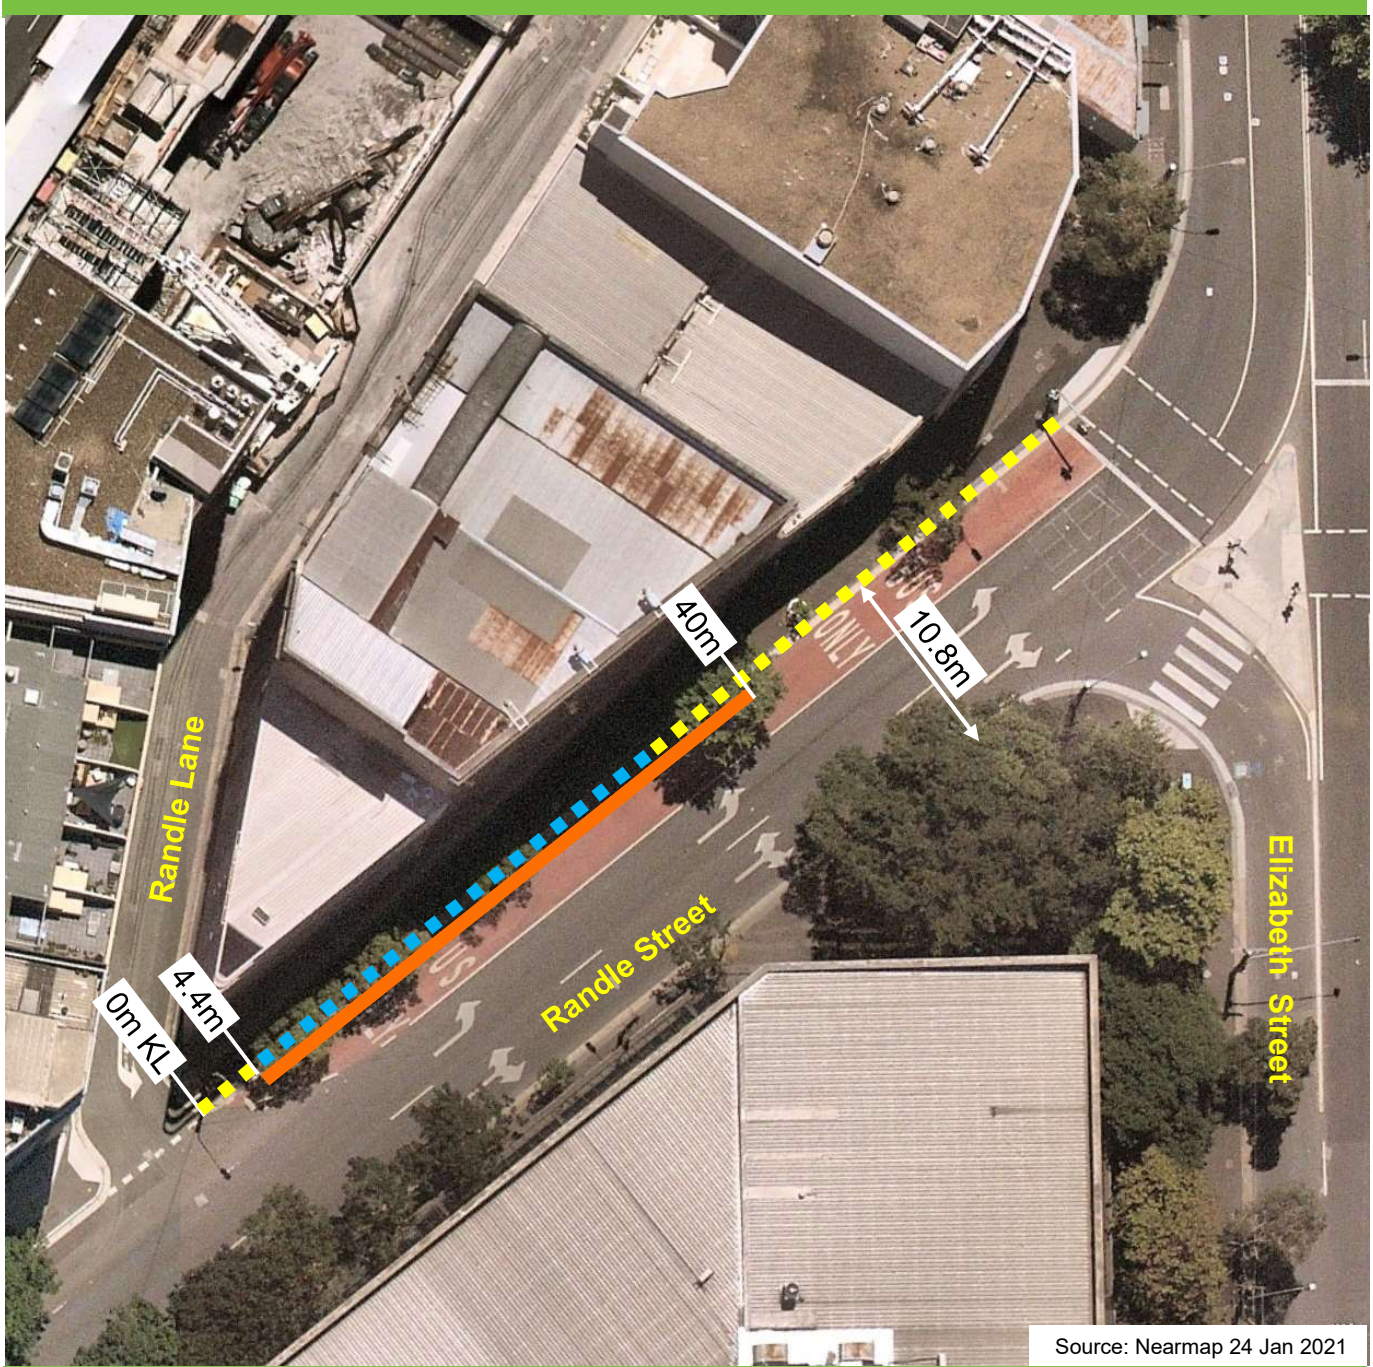

Randle Street, Surry Hills Proposed parking changes

Source: Nearmap 24 Jan 2021

Existing

- ■ ■ "No Stopping"
- ■ ■ "Loading Zone Ticket 6am-6pm Mon-Fri"
"4P Ticket 6pm-10pm Mon-Fri, 8am-10pm Sat-Sun & Public Holidays"

Proposed

- "Works Zone 7.30am-5.30pm Mon-Fri, 7.30am-3.30pm Sat"
"4P Ticket 5.30pm-10pm Mon-Fri, 3.30pm-10pm Sat, 8am-10pm Sun & Public Holidays"