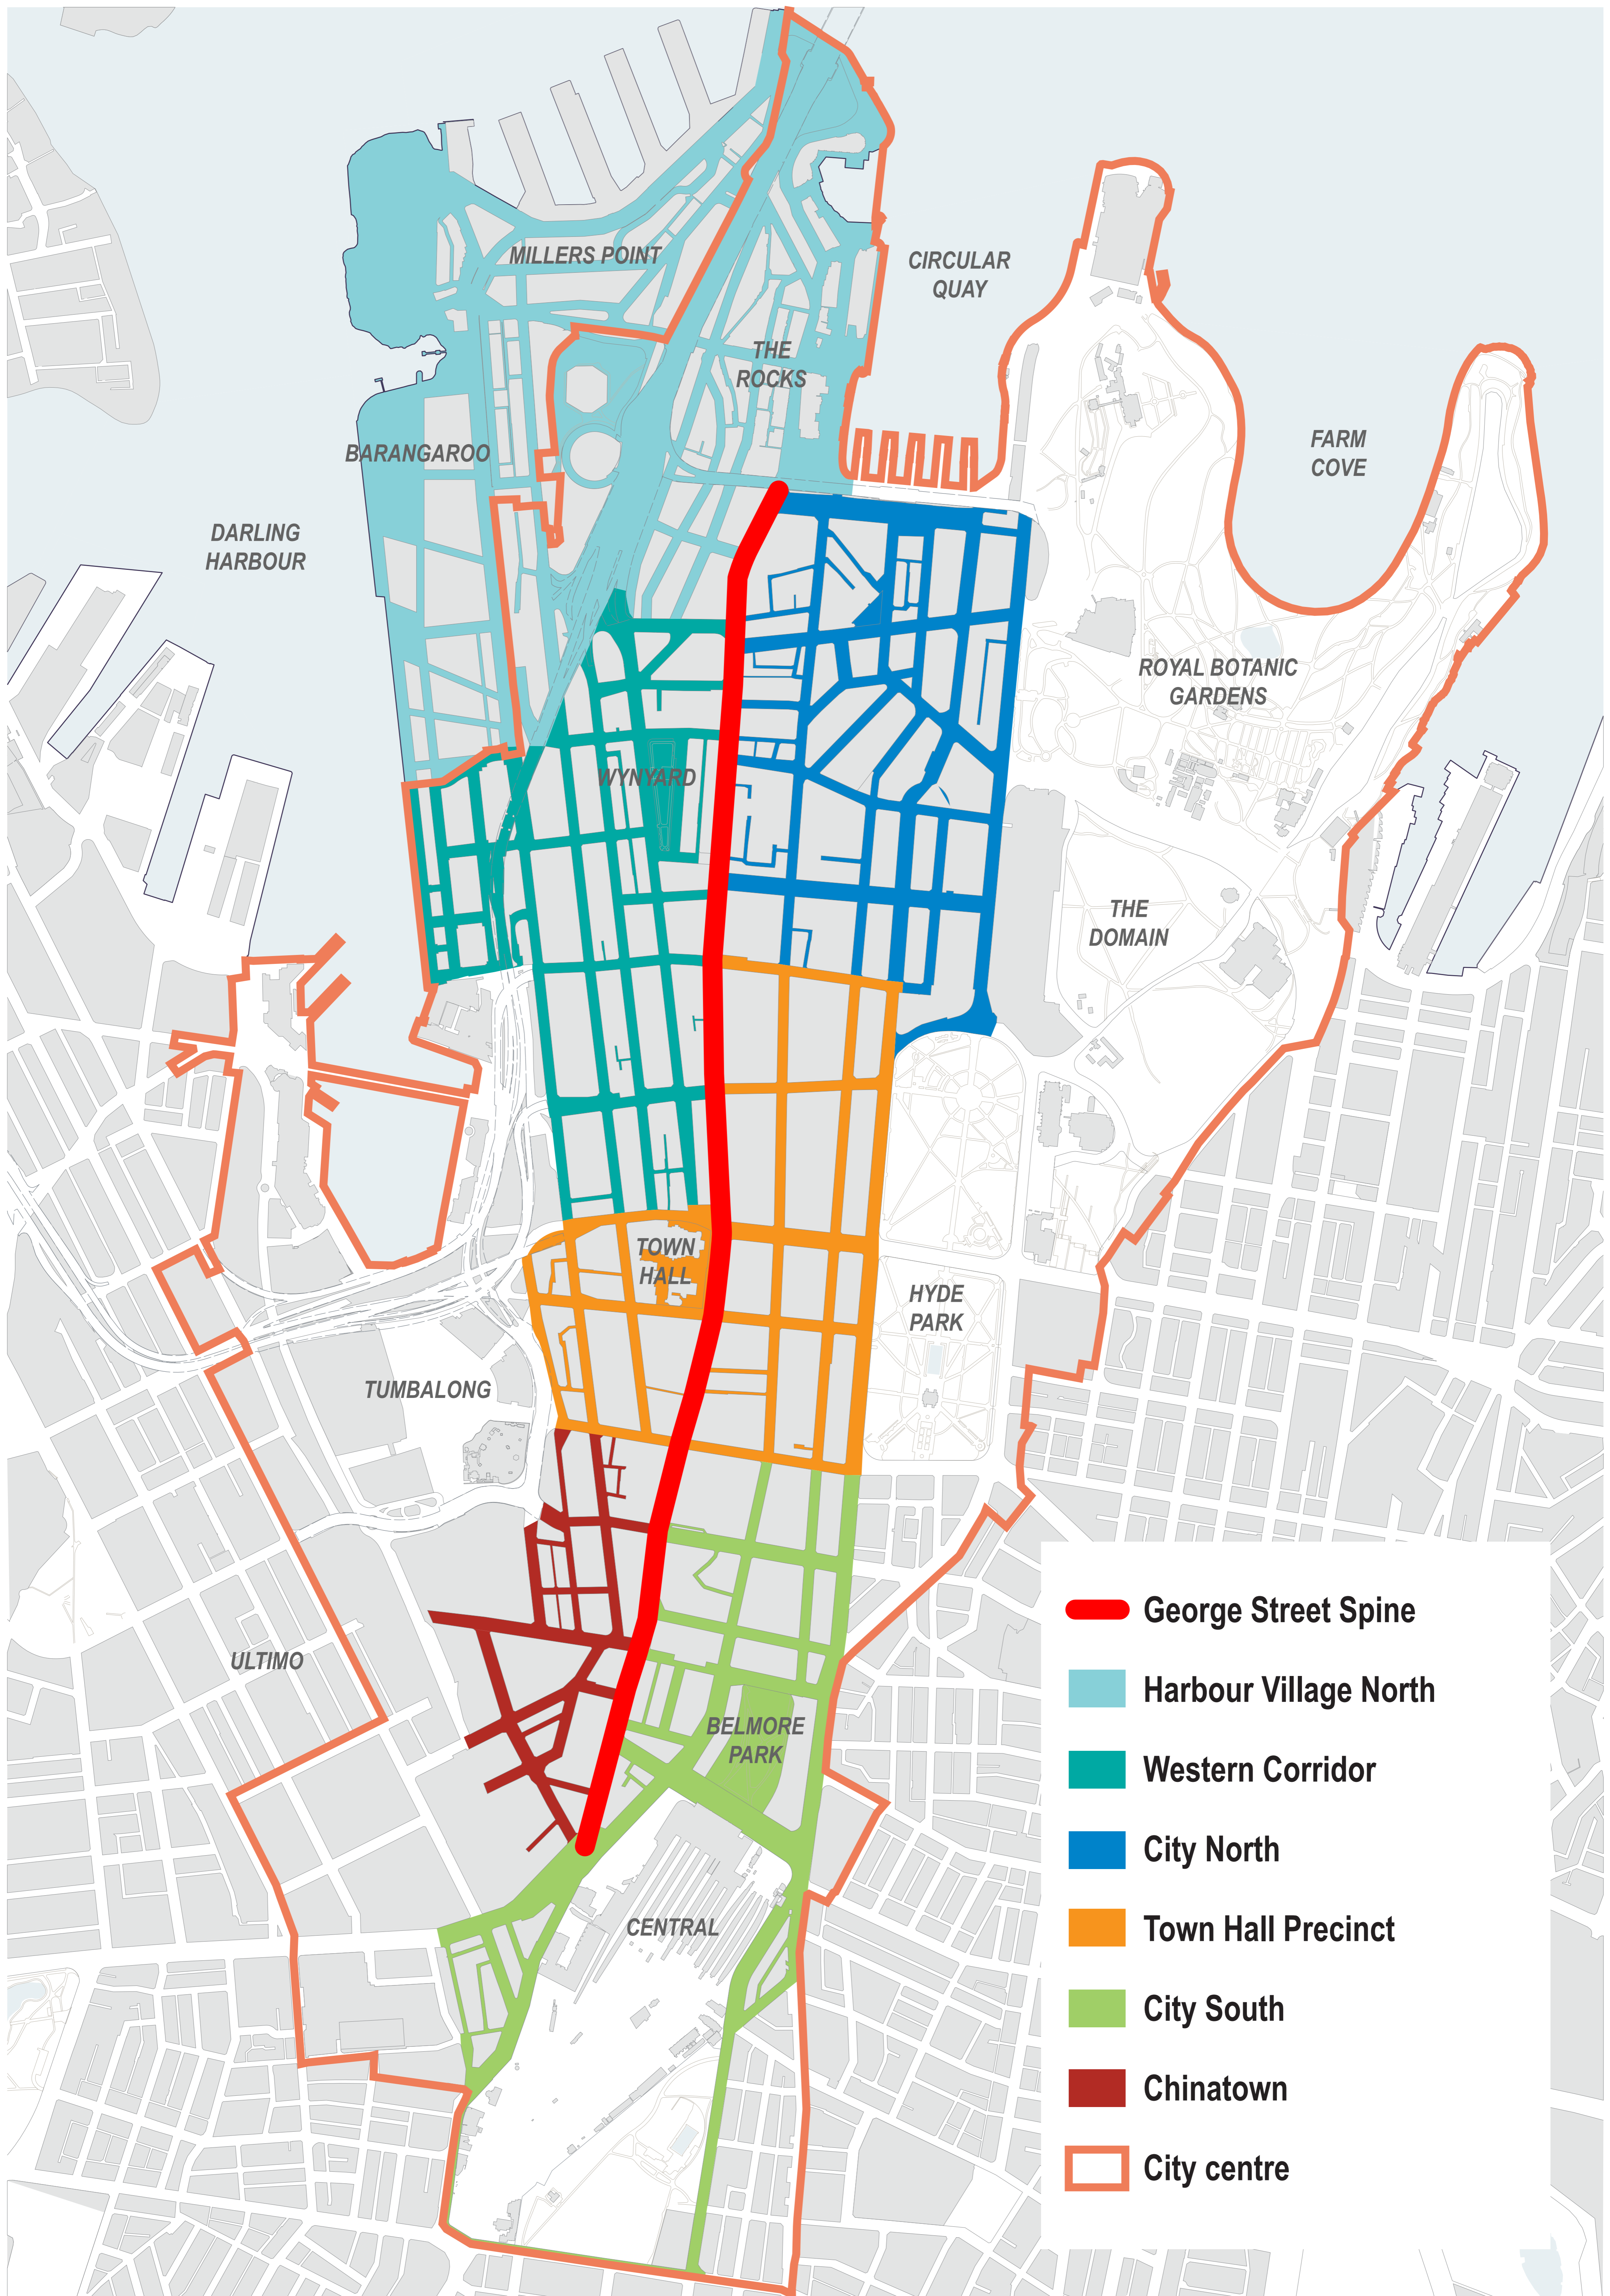

# **Attachment A**

## **City Centre Public Domain Precincts**

- George Street Spine**
- Harbour Village North**
- Western Corridor**
- City North**
- Town Hall Precinct**
- City South**
- Chinatown**
- City centre**