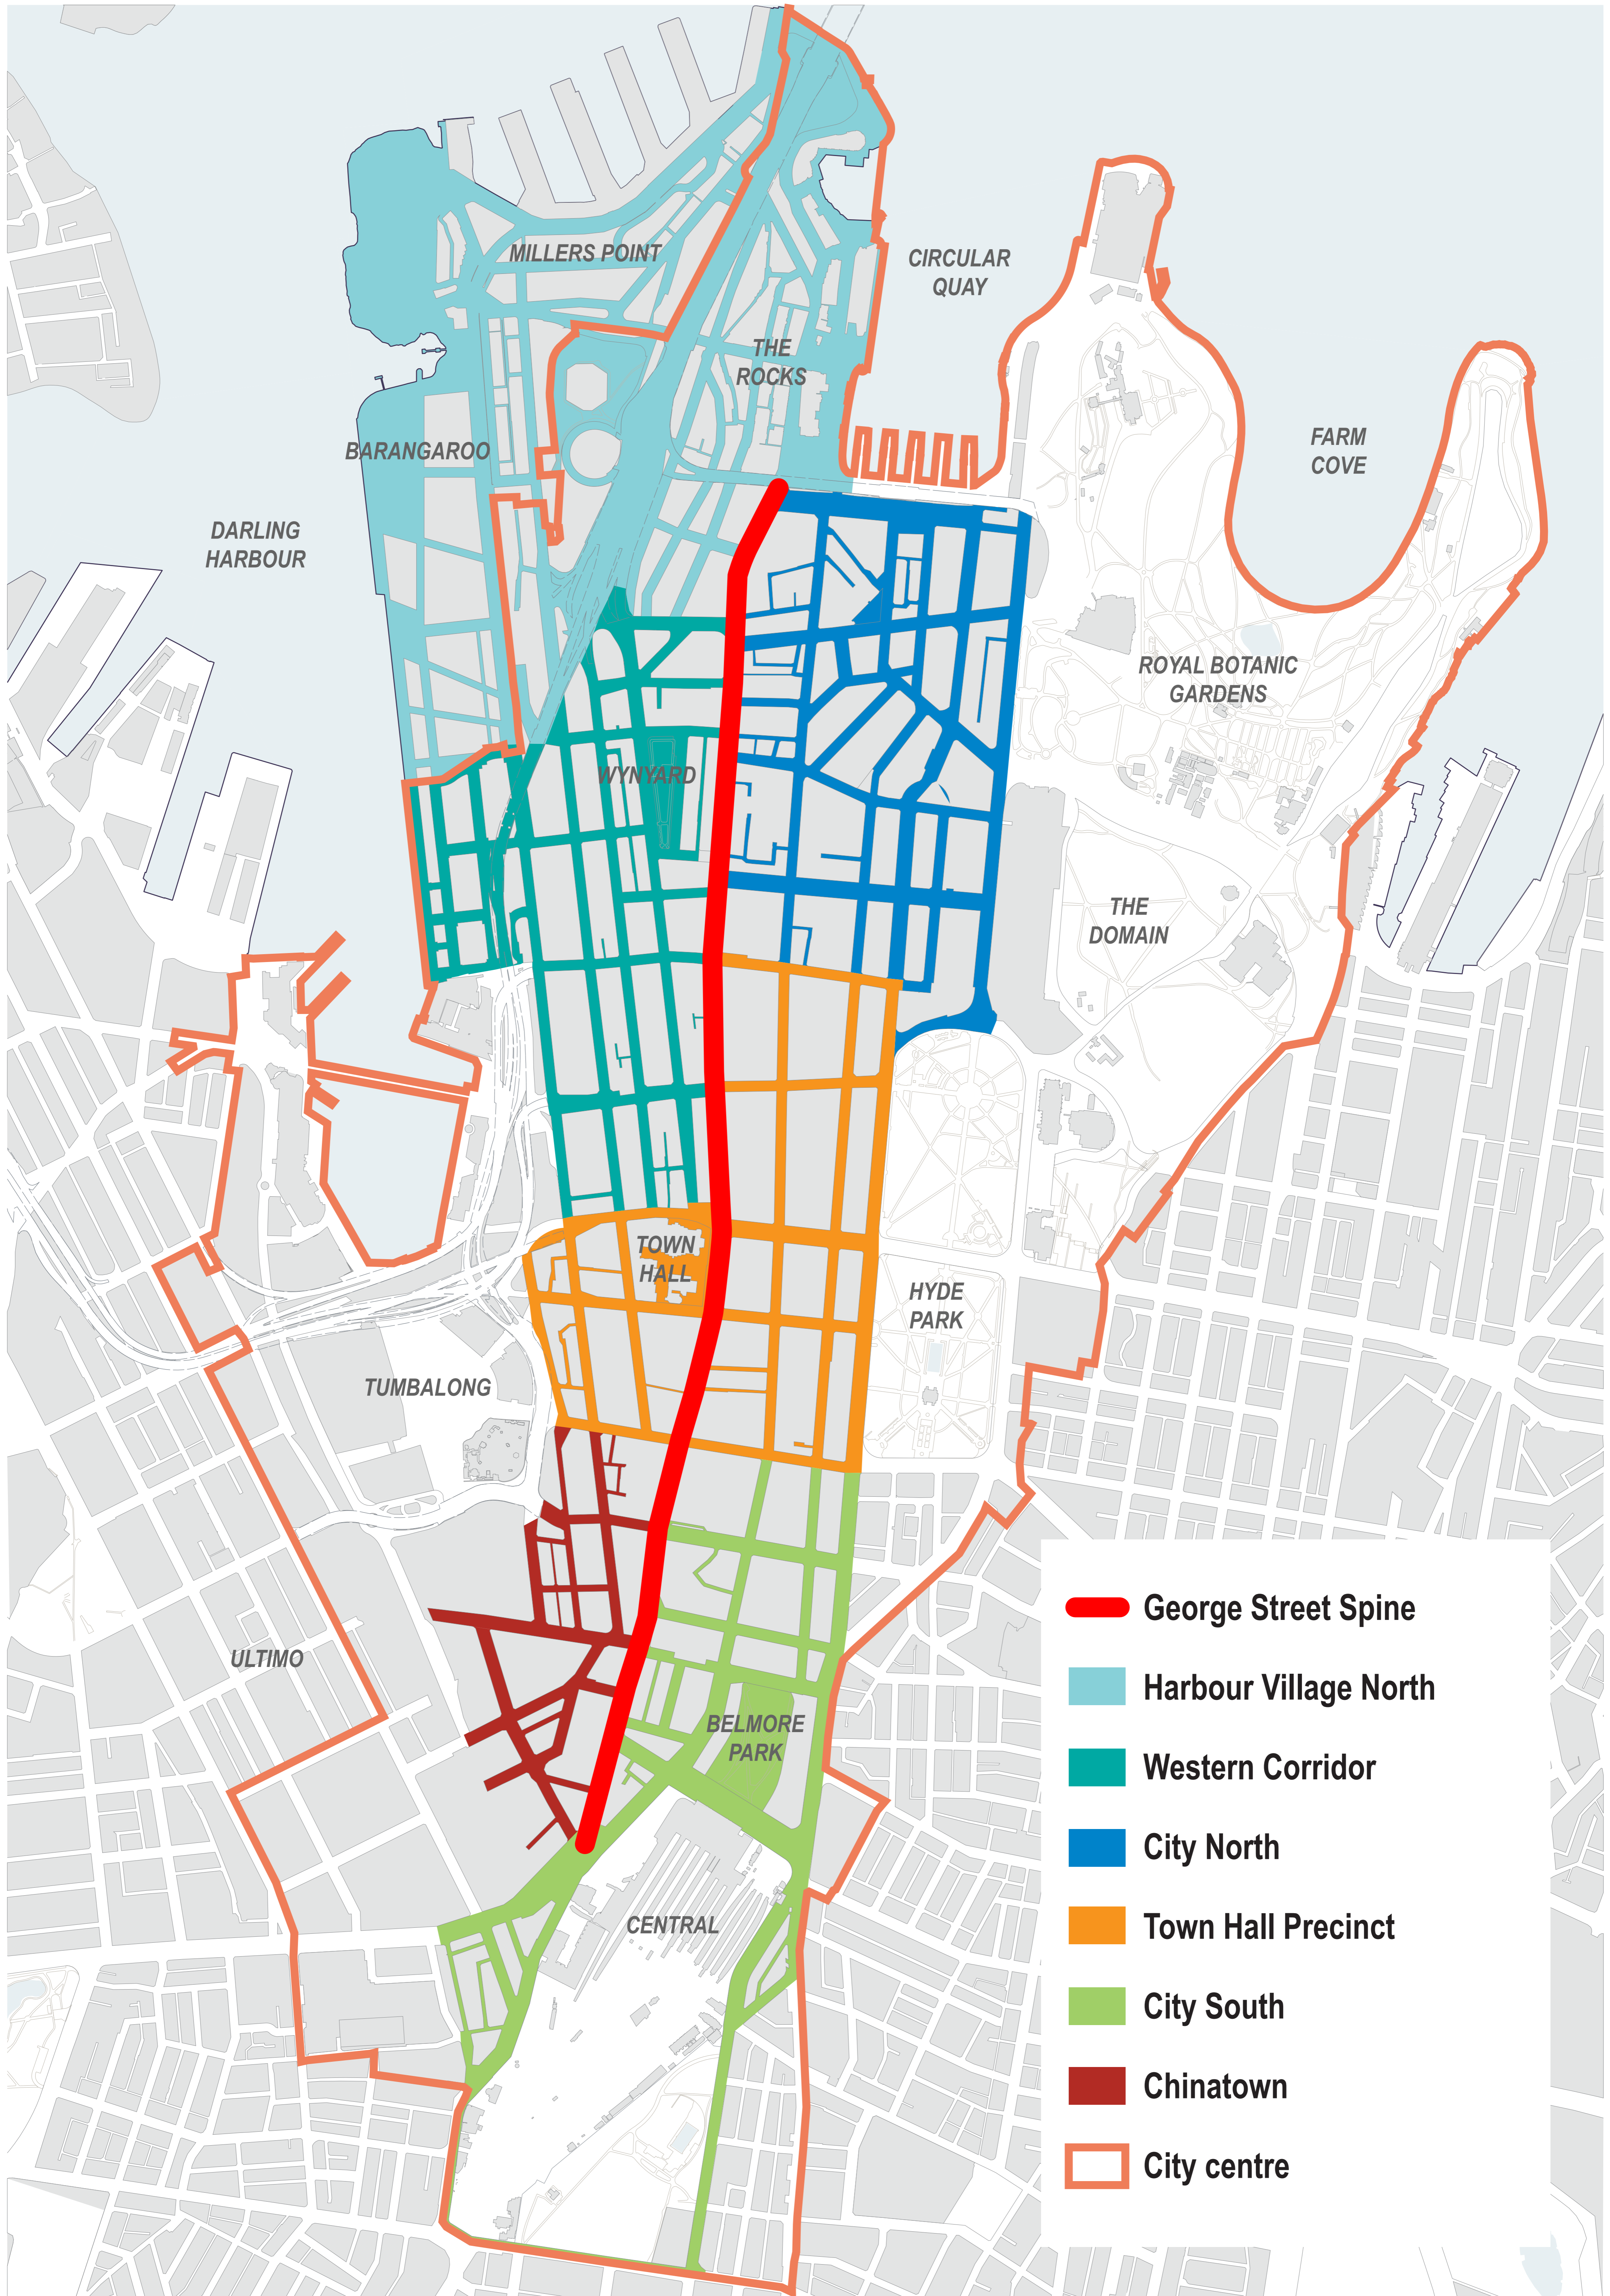

Attachment A

City Centre Public Domain Plan Precincts

- George Street Spine**
- Harbour Village North**
- Western Corridor**
- City North**
- Town Hall Precinct**
- City South**
- Chinatown**
- City centre**