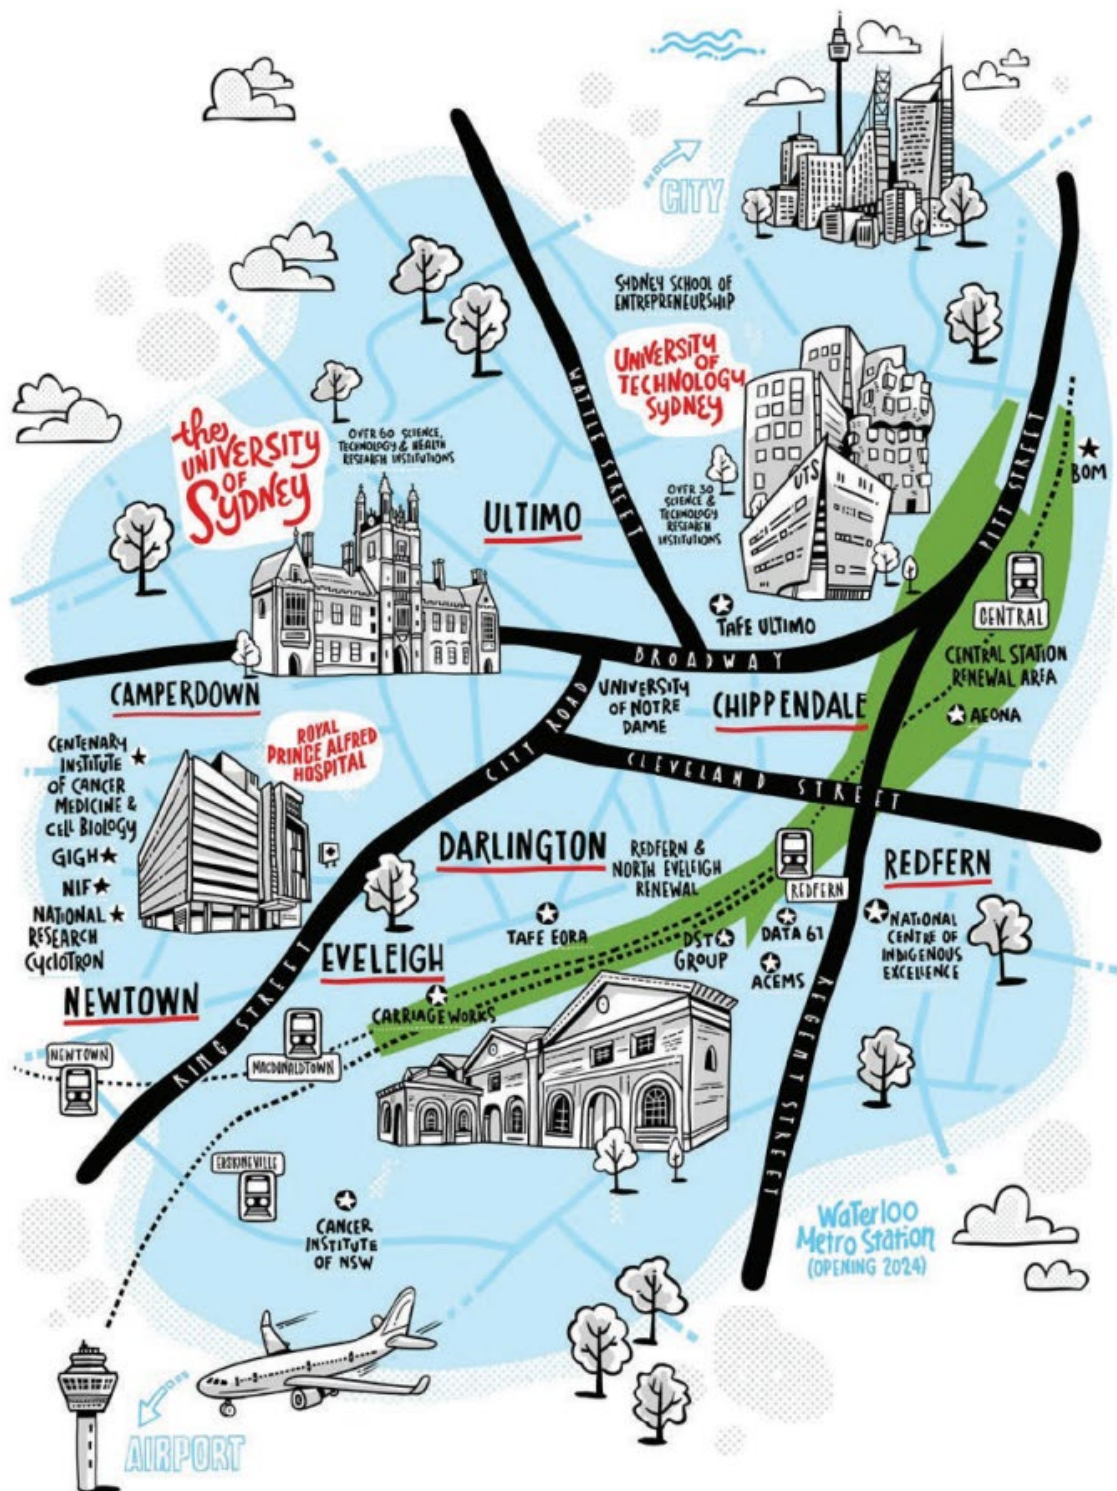

# **Attachment B**

**Greater Sydney Commission – Tech Central**

**Prospective Precinct Area - Tech Central**  
 Source: Tech Central, July 2020 (NSW Government)