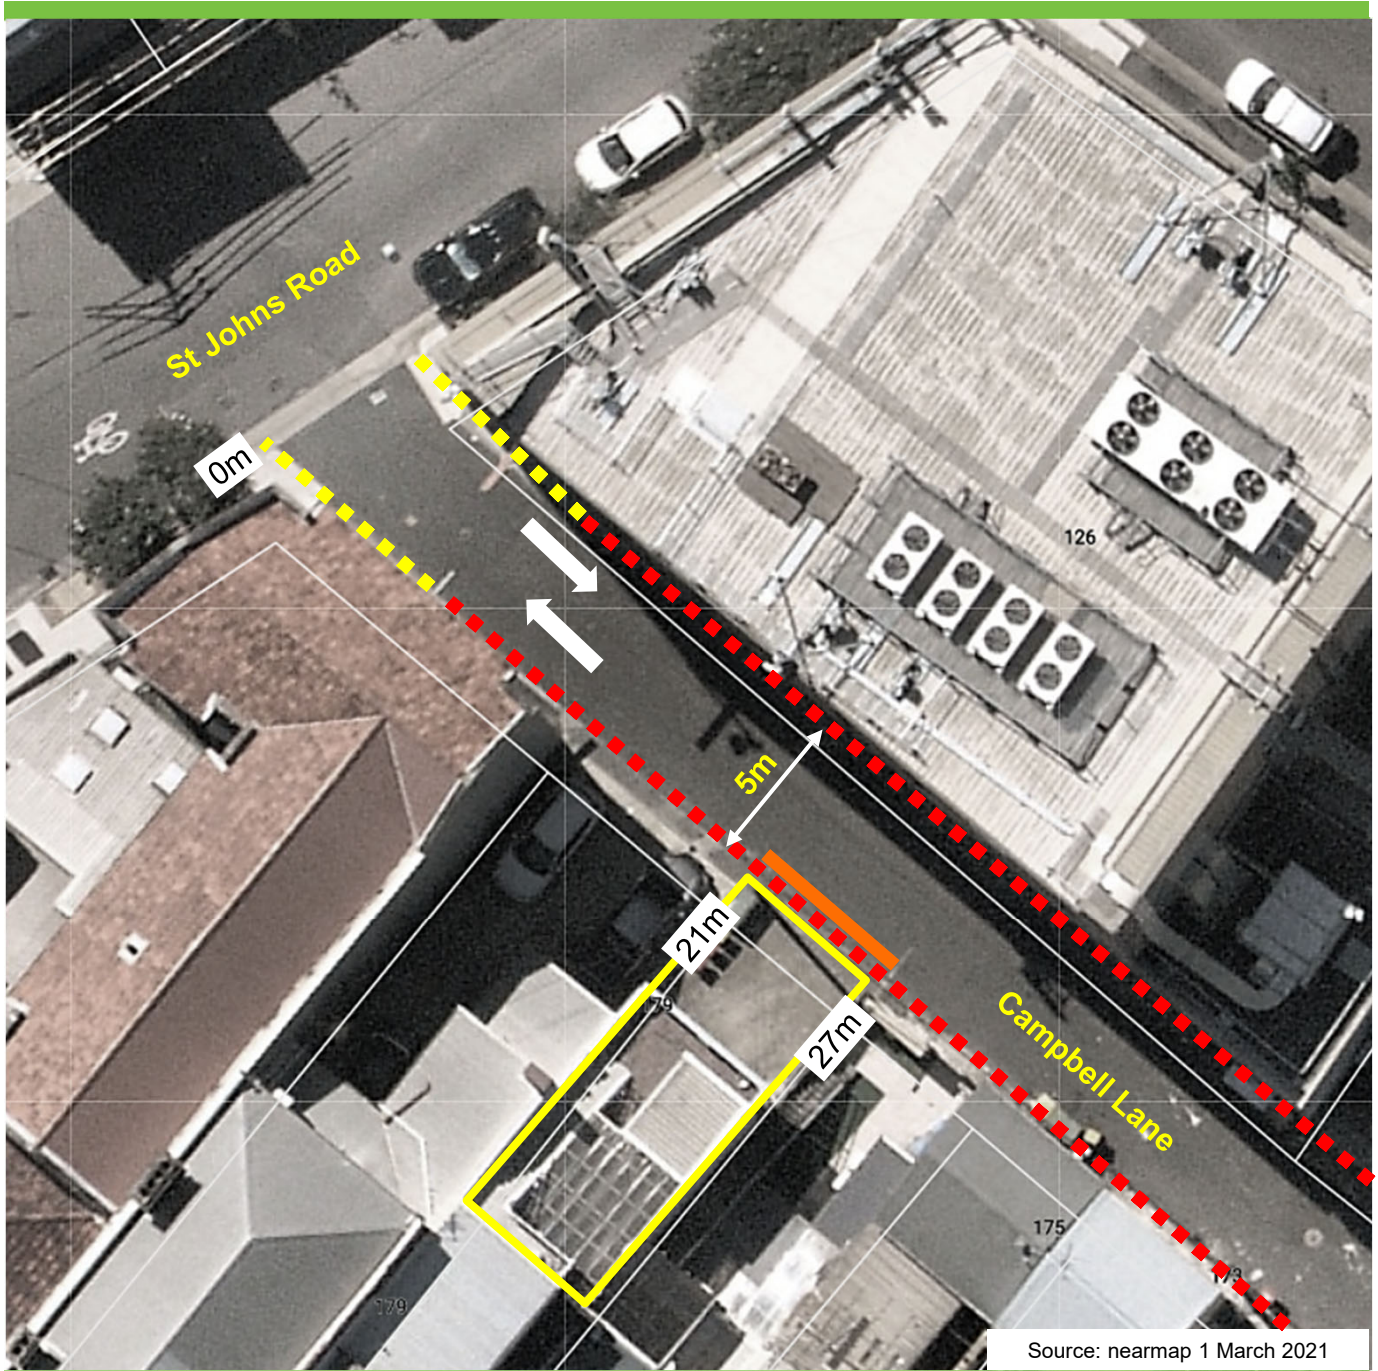

## Campbell Lane, Glebe Proposed Works Zone

### Existing

-  No Stopping
-  No Parking

### Proposed

-  Works Zone
-  7.30am-5.30pm Mon-Fri
-  7.30am-3.30pm Sat

No Parking All Other Times