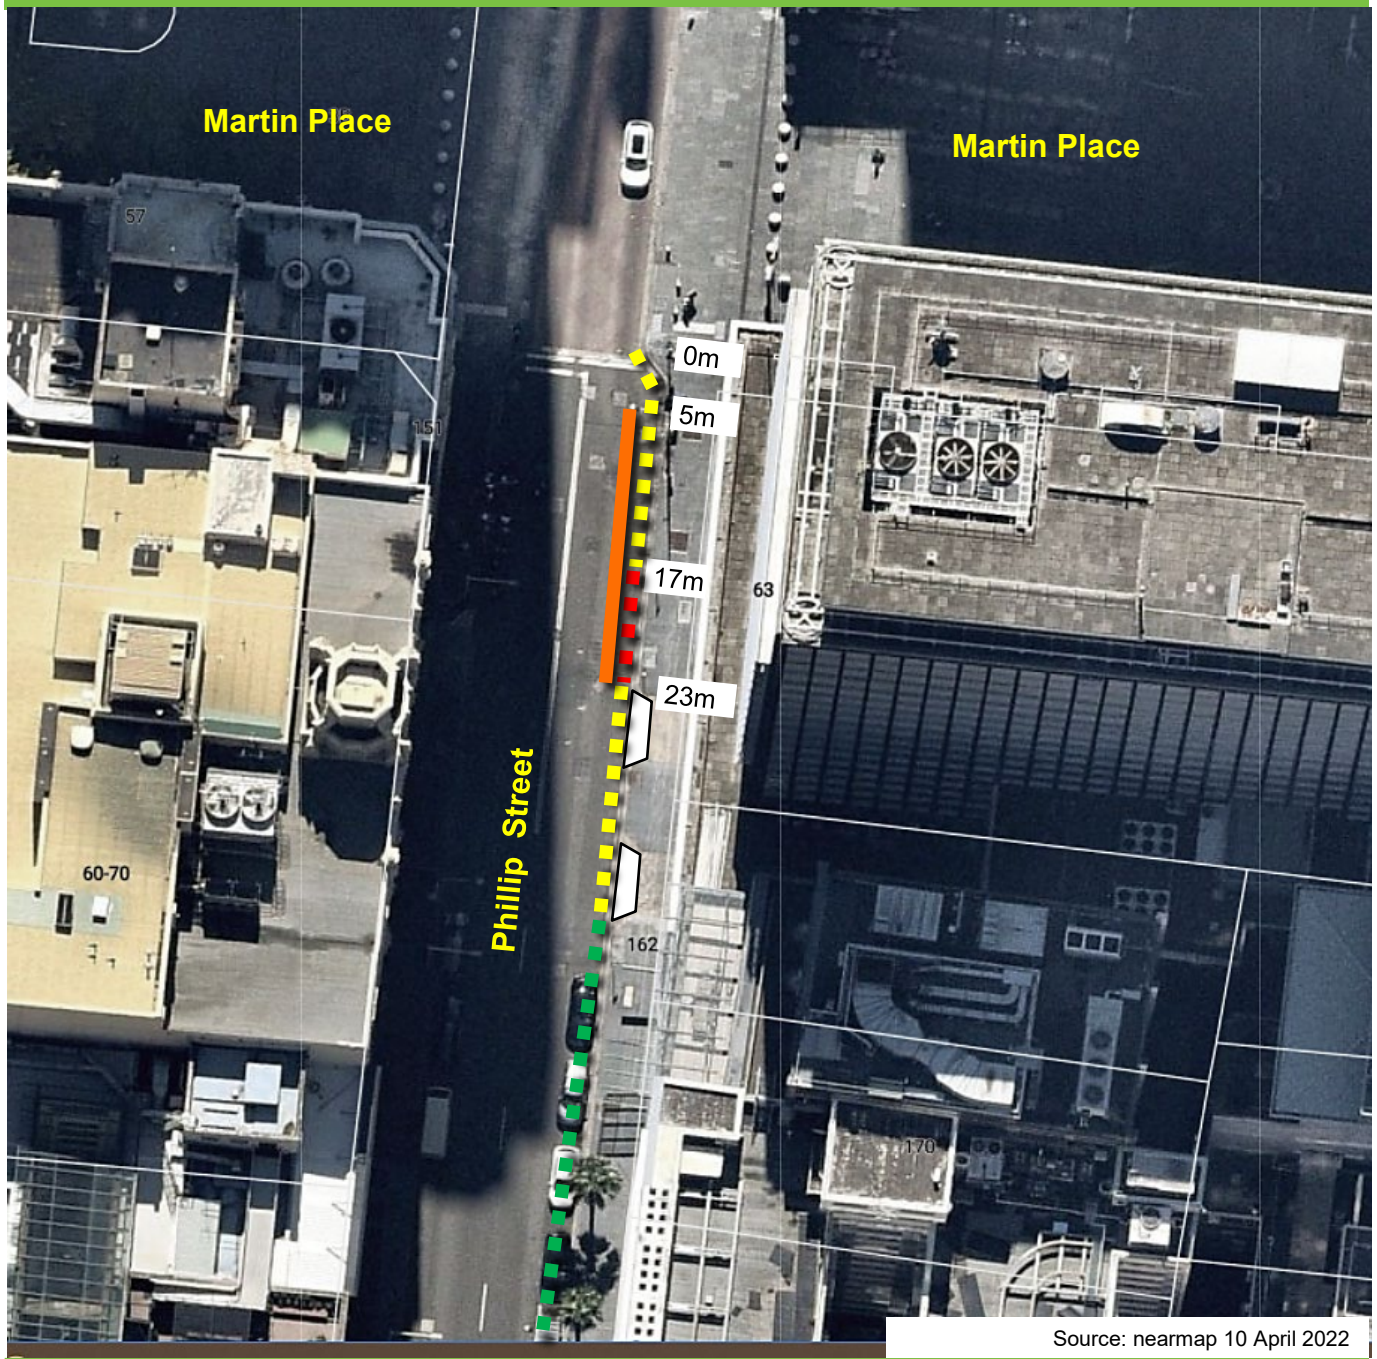

Phillip Street, Sydney Proposed Works Zone

Source: nearmap 10 April 2022

- Existing**
- ■ ■ No Stopping
 - ■ ■ No Stopping
Taxis Excepted
(Limit 1 Minute)
 - ■ ■ P 30 Minute
Ticket

- Proposed**
- Works Zone
7am-7pm Mon-Fri
7am-5pm Sat
 - ■ ■ No Stopping
Taxis Excepted
(Limit 1 Minute)
All Other Times