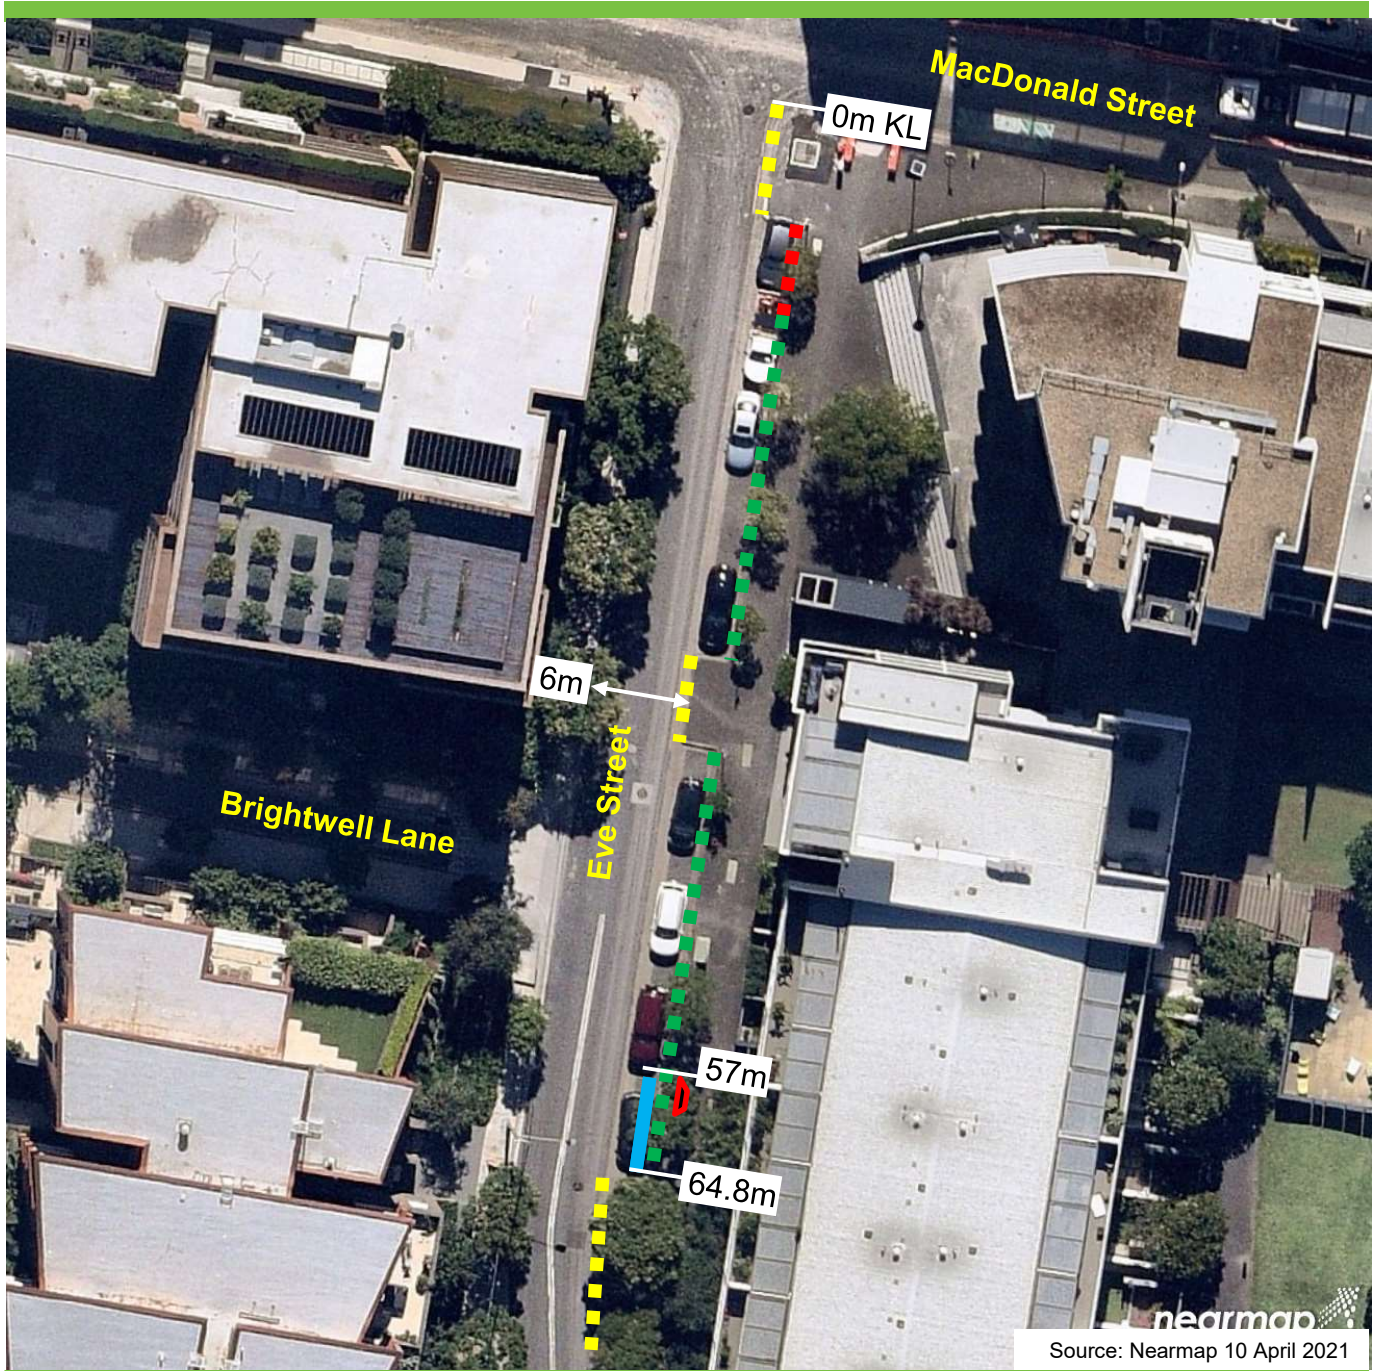

## Eve Street, Erskineville Proposed parking changes

### Existing

- ■ ■ "No Stopping"
- ■ ■ "No Parking Authorised Car Share Vehicles Excepted"
- ■ ■ "2P 8am-6pm Mon-Fri"