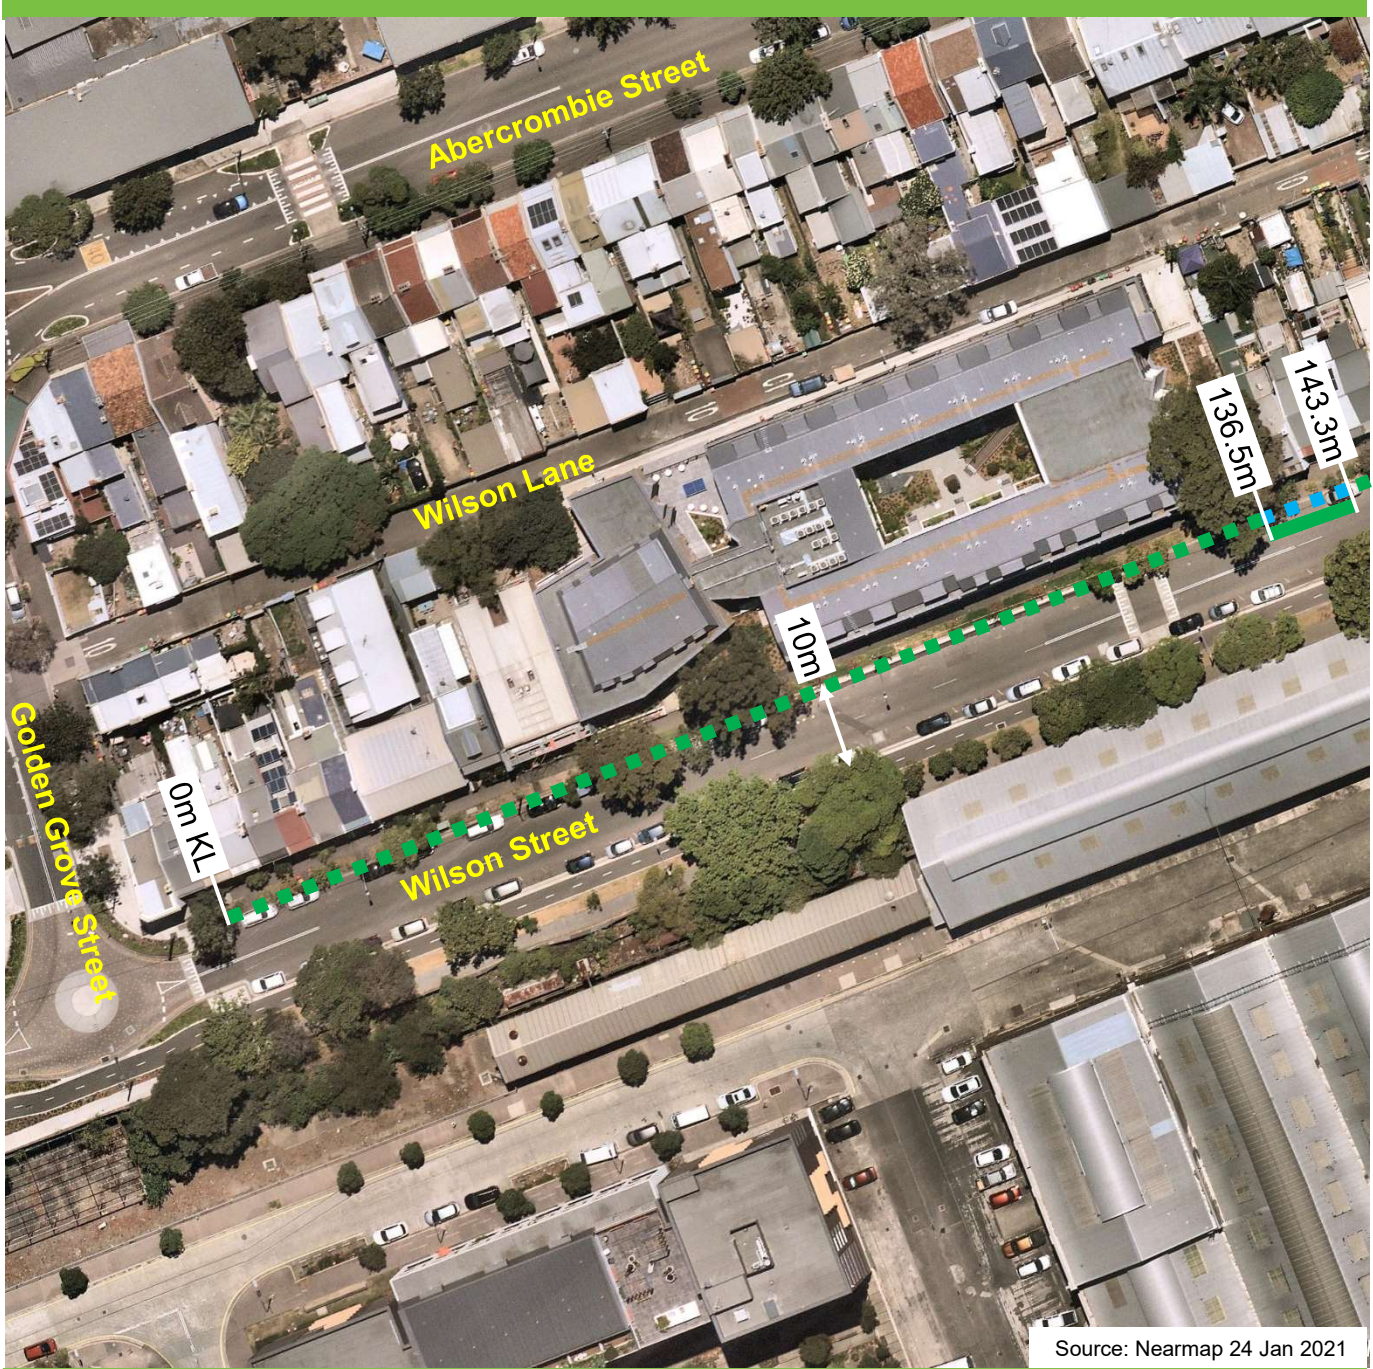

## Wilson Street, Darlington Proposed parking changes

Source: Nearmap 24 Jan 2021

### Existing

- ■ ■ "1P 8am-10pm Permit Holders Excepted Area 32"
- ■ ■ "Disability Parking Only"

### Proposed

- "1P 8am-10pm Permit Holders Excepted Area 32"