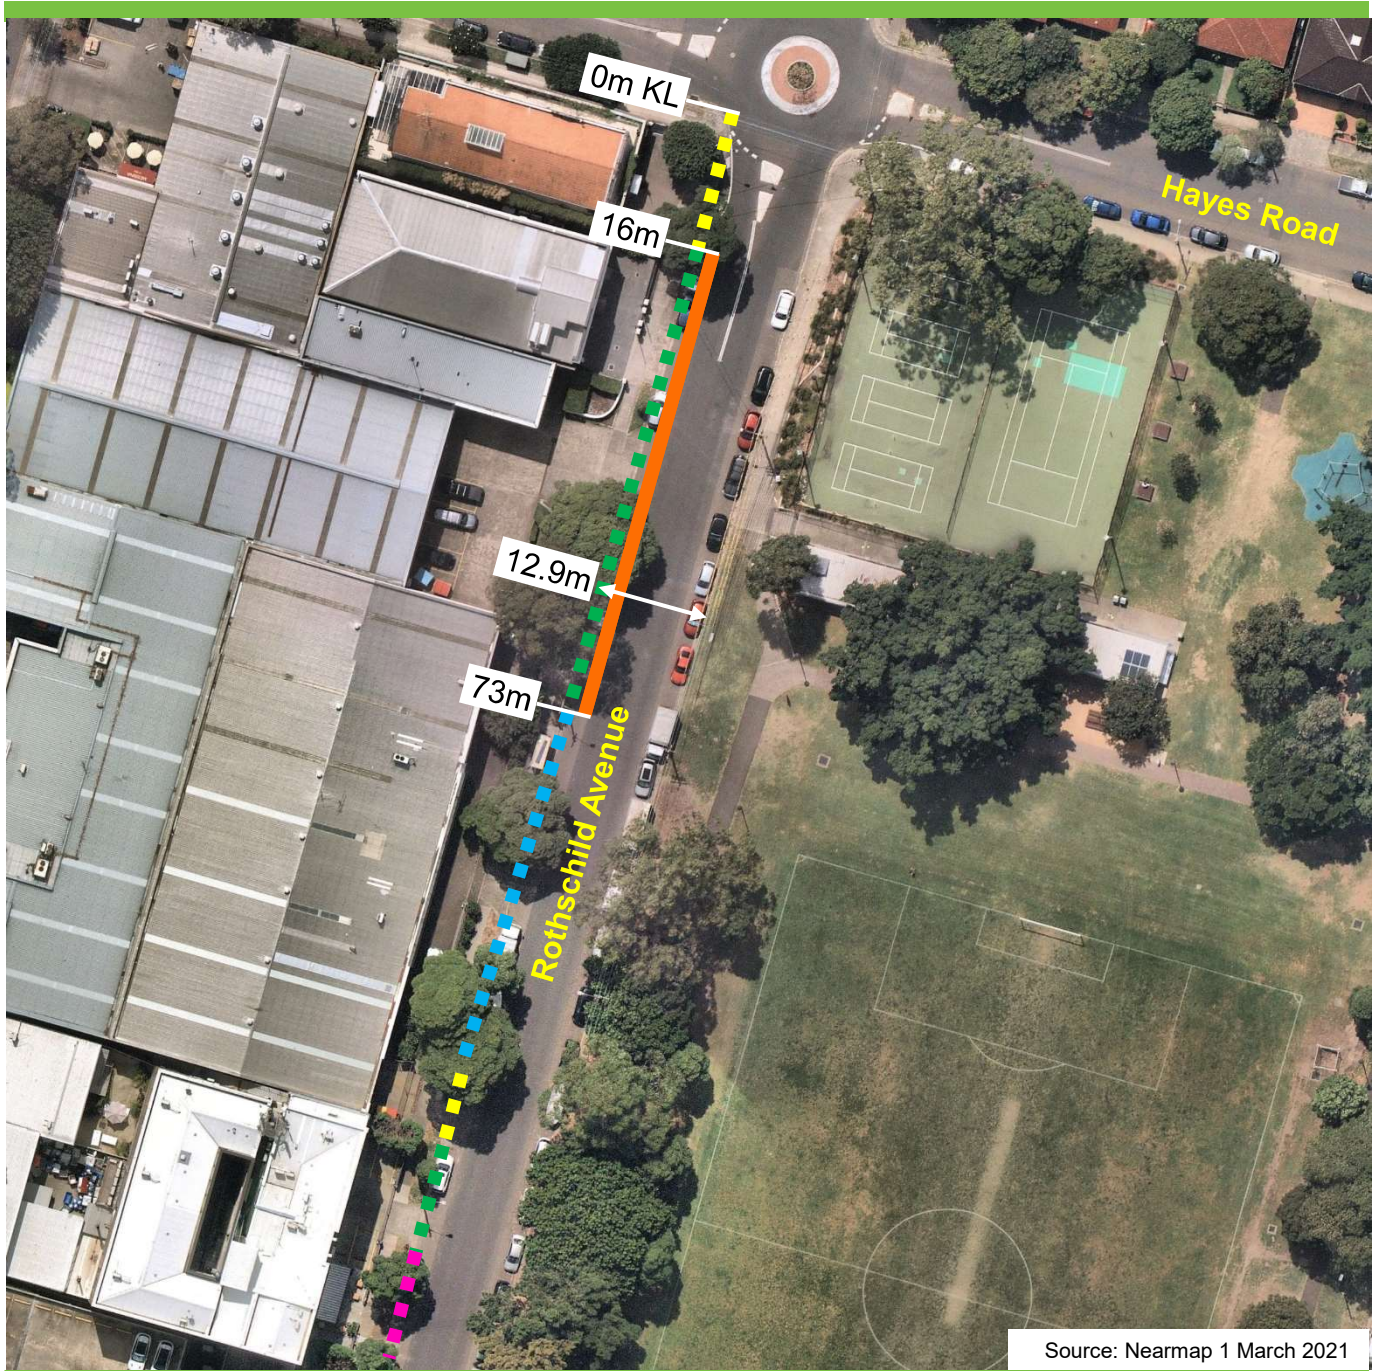

Proposal

Rothschild Avenue, Rosebery Proposed parking changes

Existing

-  "No Stopping"
-  "Bus Zone"
-  Unrestricted for parking
-  "1/4P 6am-4.30pm Mon-Fri"

Proposed

-  "2P 8am-6pm Mon-Fri"