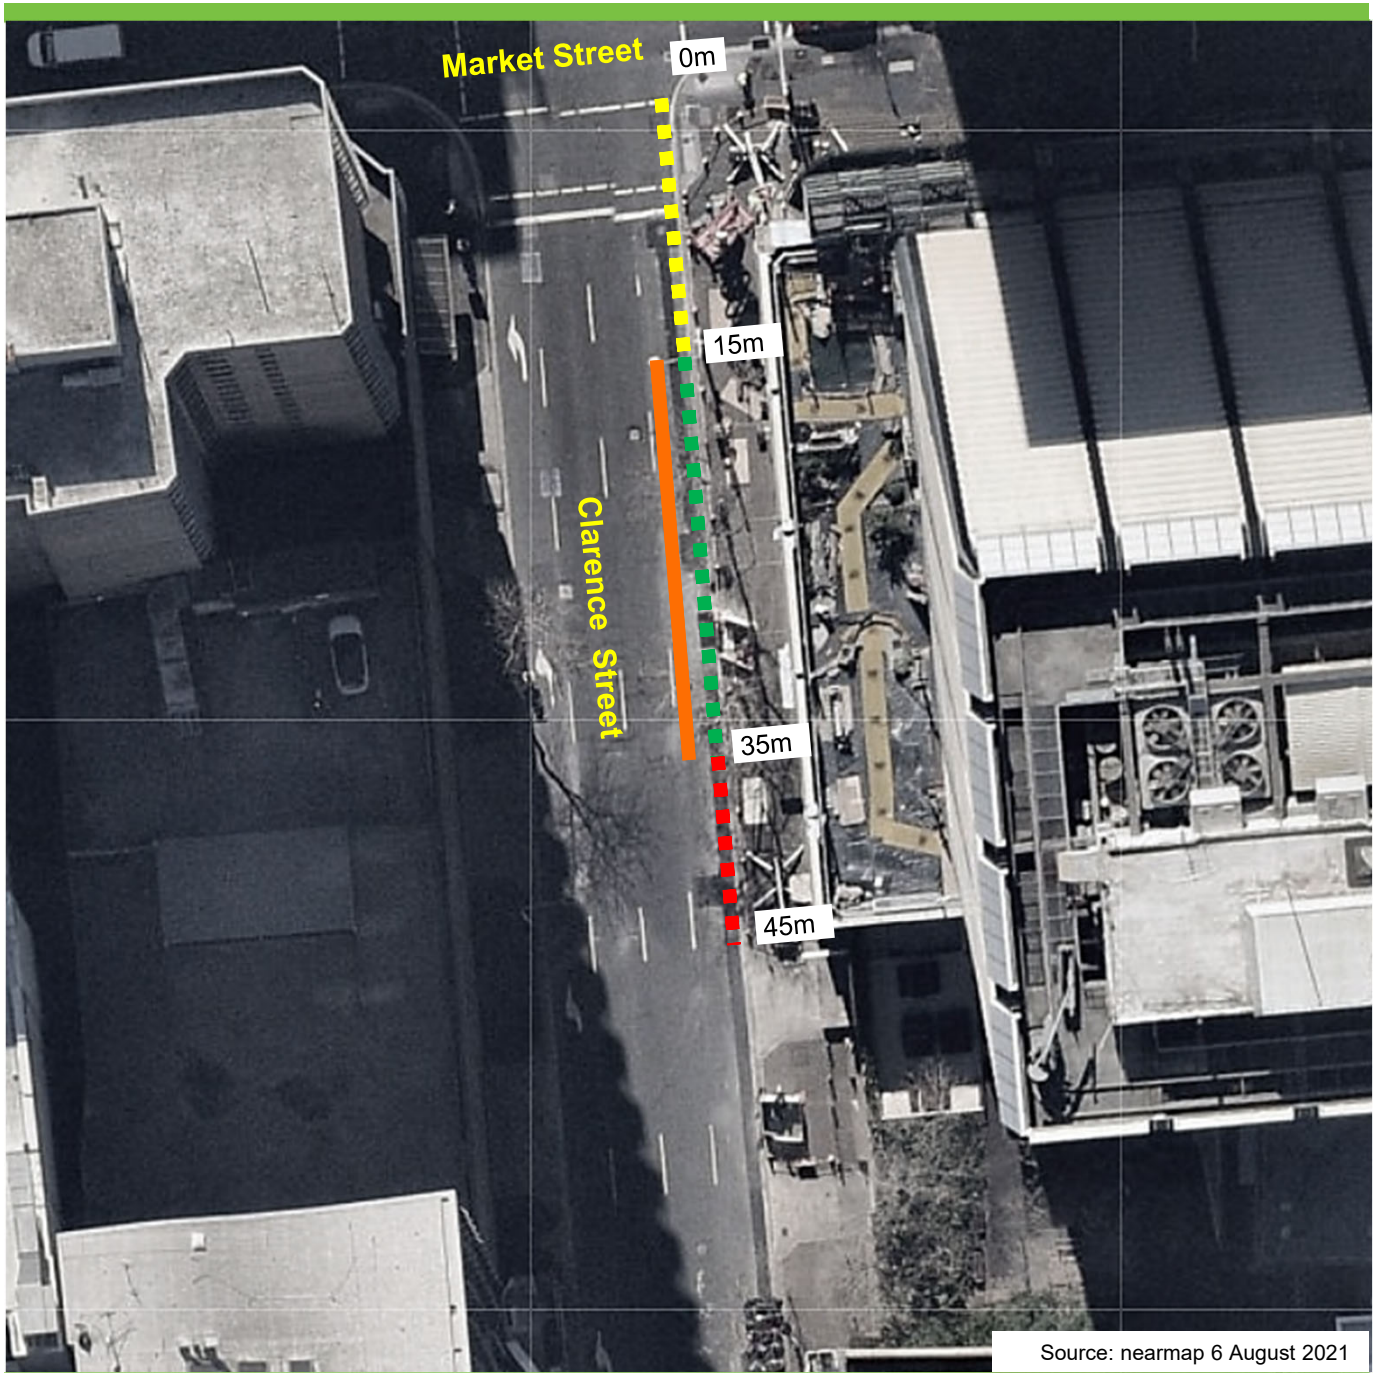

Clarence Street, Sydney Proposed Works Zone

Source: nearmap 6 August 2021

Existing

-  No Stopping
6am-10am 3pm-8pm Mon-Fri
-  Loading Zone
10am-3pm Mon-Fri
6am-10am Sat
4P Ticket
8pm-Midnight Mon-Fri
10am-10pm Sat
8am-10pm Sat-Sun & Public Holidays

-  No Parking
Transport for NSW
Emergency Vehicles
Excepted

Proposed

-  Works Zone
7am-7pm Mon-Fri
7am-5pm Sat
4P Ticket
7pm-Midnight Mon-Fri
5pm-10pm Sat
8am-10pm Sun & Public Holidays