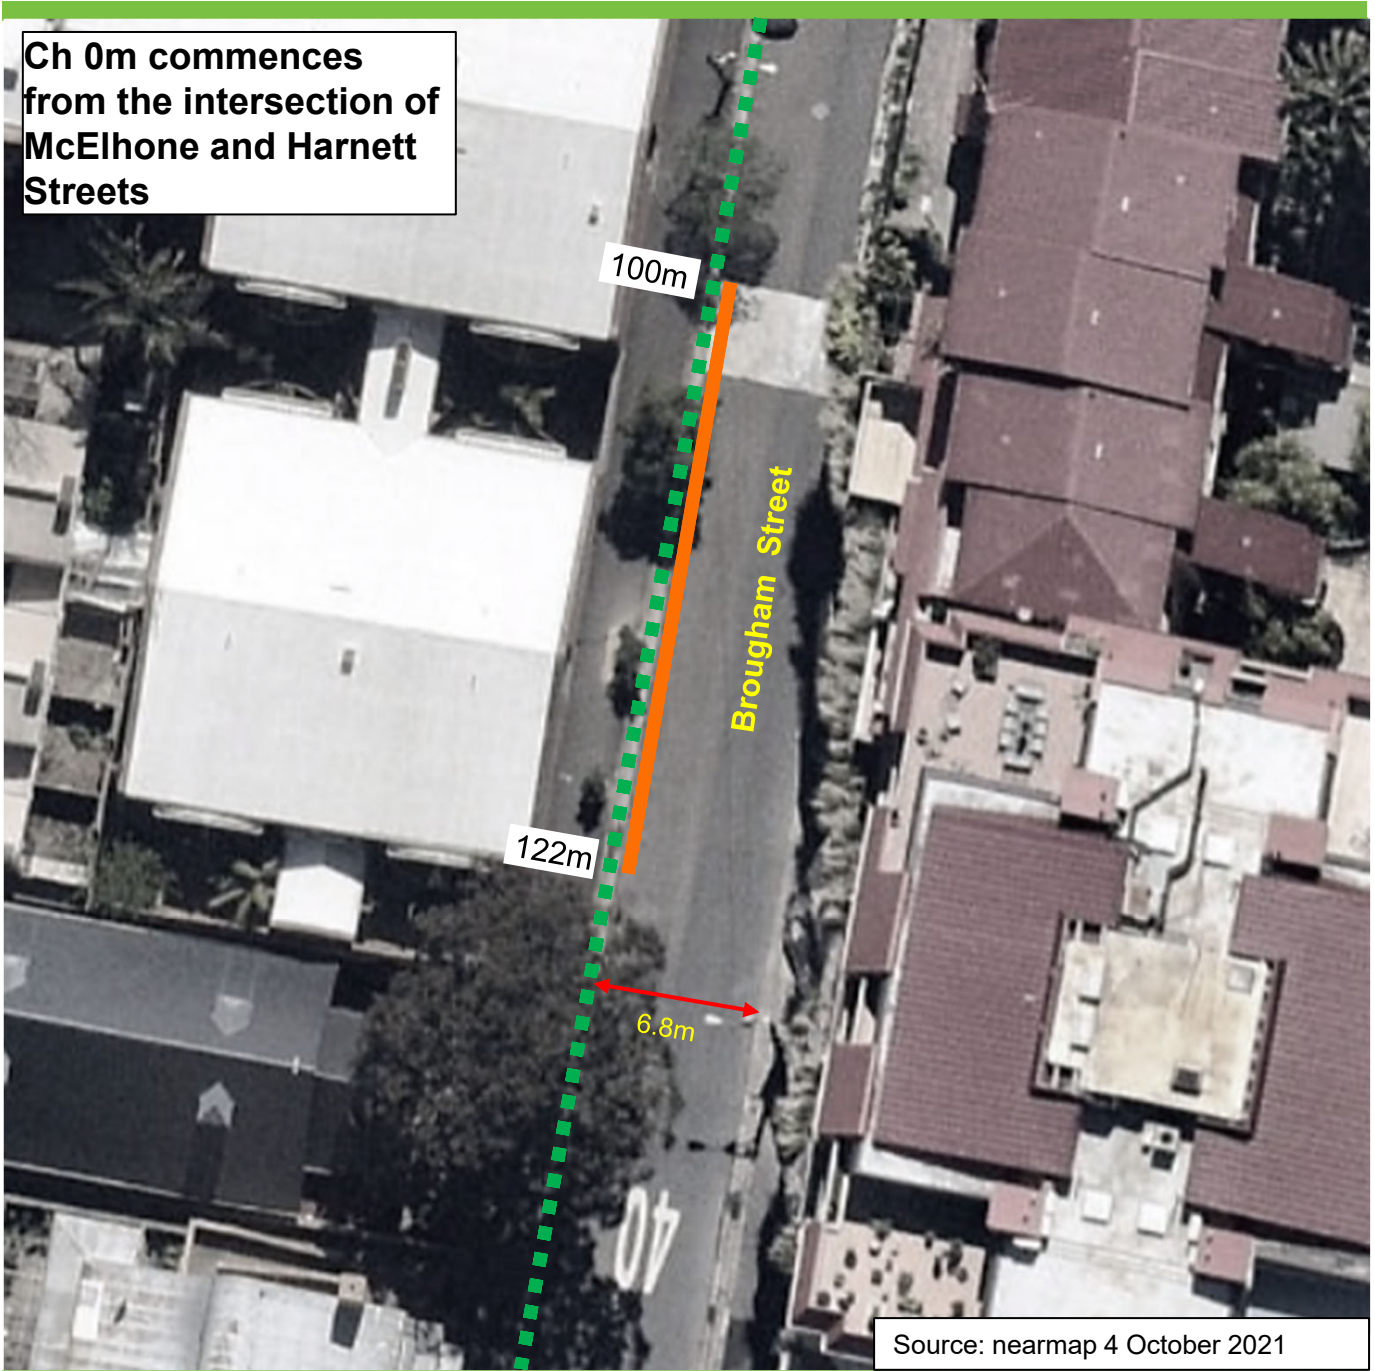

Brougham Street, Woolloomooloo Proposed Works Zone

Existing

Proposed

 2P
8am-6pm Mon-Fri
Permit Holders Excepted
Area 28

 Works Zone
7.30am-5.30pm Mon-Fri
7.30am-3.30pm Sat