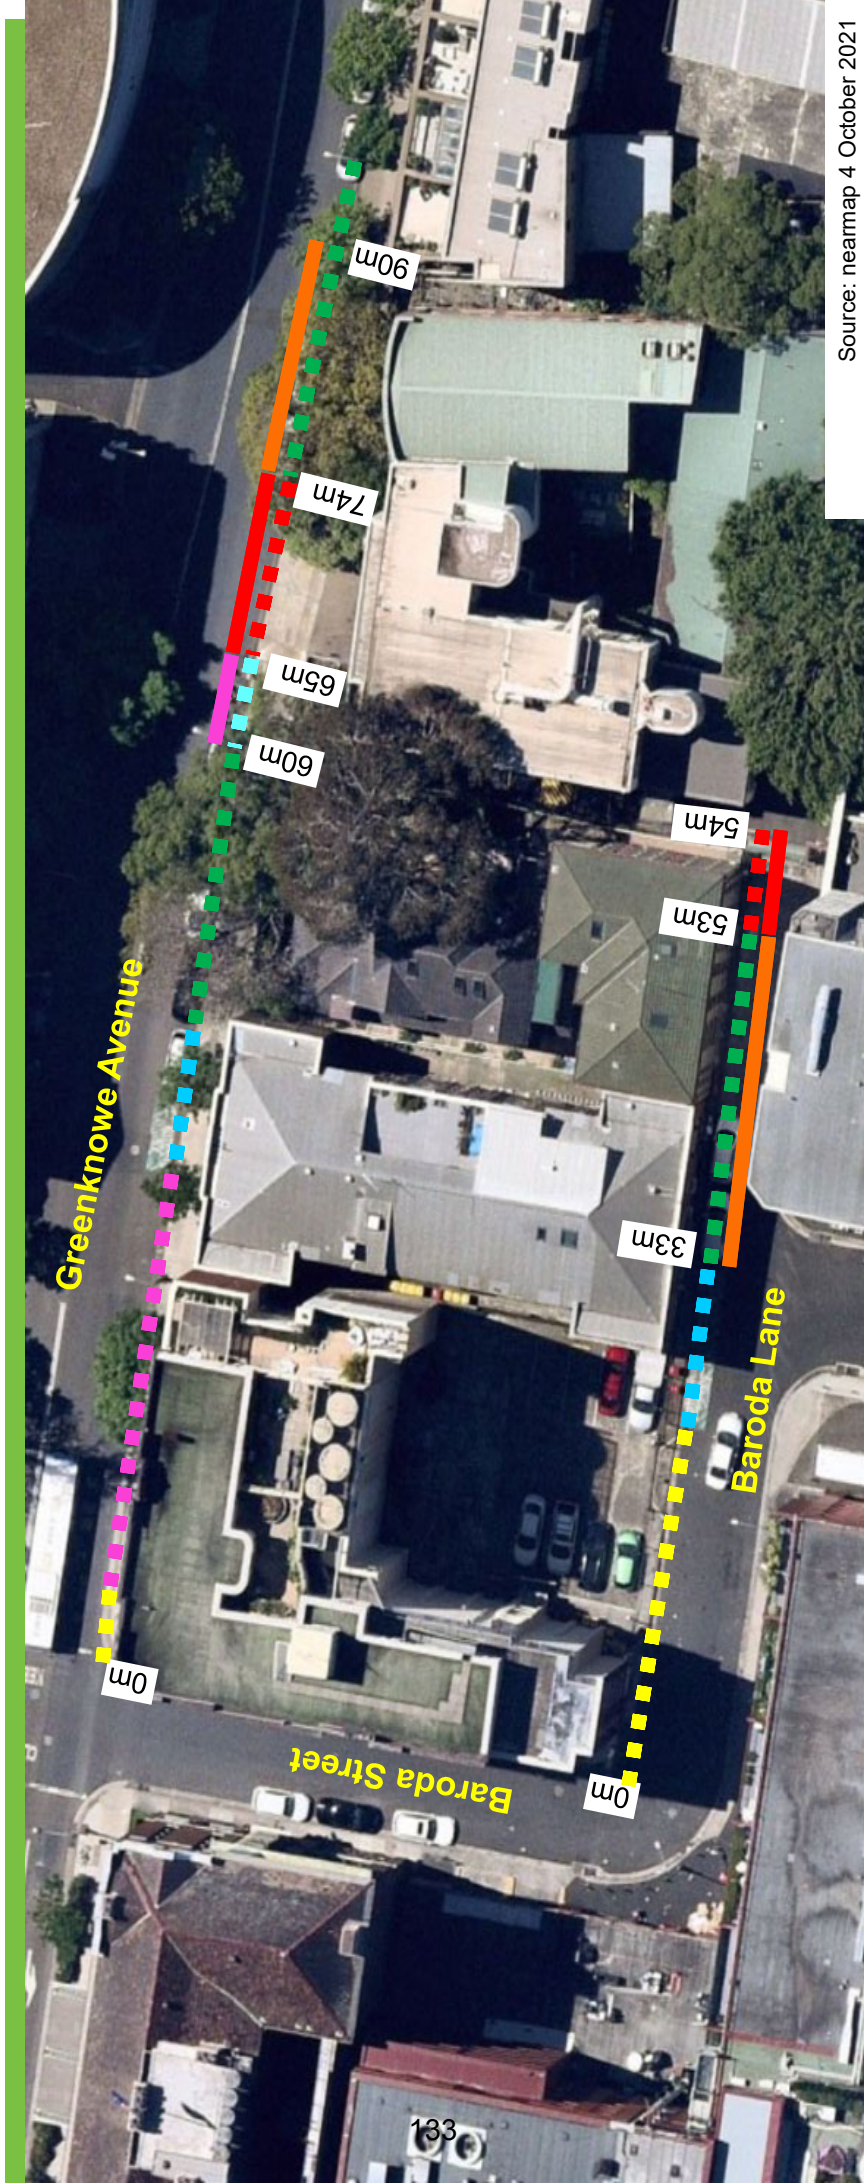

## Greenknowe Avenue and Baroda Lane, Elizabeth Bay Proposed Works Zone

Source: nearmap 4 October 2021

### Existing

- No Stopping
- Bus Zone
- No Parking  
Authorised Car Share  
Vehicles Excepted
- No Parking
- 1P  
8am-10pm  
Permit Holders  
Excepted Area 19
- P Motorbikes Only

- Works Zone  
7.30am-5.30pm Mon-Fri  
7.30am-3.30pm Sat  
No Parking  
All Other Times

not to scale