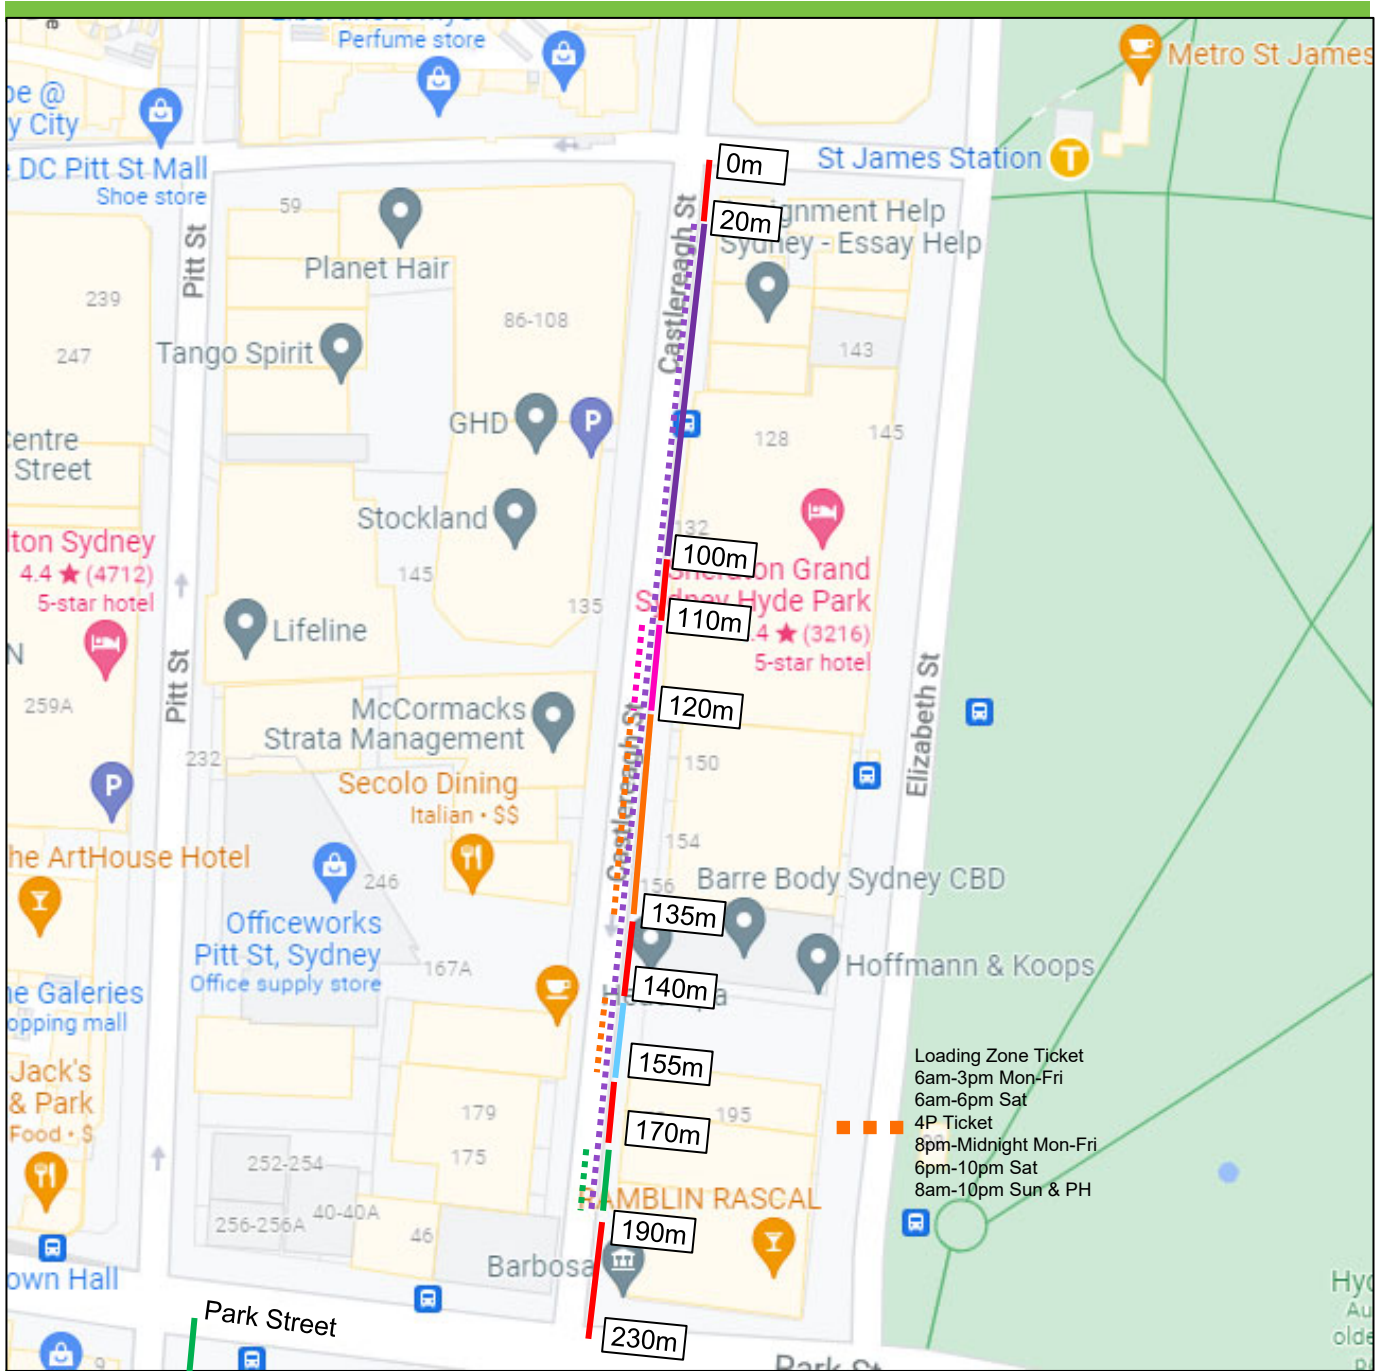

Proposal

Castlereagh Street, Sydney Proposal Parking Changes

Existing

- No Stopping 3pm 8pm Mon-Fri
  Loading Zone Ticket
  6am-3pm Mon-Fri 6am-10am Sat
  4P Ticket
  8pm-Midnight Mon-Fri
  10am-10pm Sat
  8am-10pm Sun & PH
- No Stopping 6am-10pm 3pm 8pm Mon-Fri
  1/4P Ticket
  10am-3pm 8pm-10pm Mon-Fri
  6am-10pm Sat
  8am-10pm Sun & PH
- Bus Zone

- No Stopping 6am-10pm 3pm 8pm Mon-Fri
  Loading Zone Ticket
  10am-3pm Mon-Fri 6am-10pm Sat
  4P Ticket
  8pm-Midnight Mon-Fri
  10am-10pm Sat
  8am-10pm Sun & PH
- No Stopping 3pm 8pm Mon-Fri
  No Parking Other Times
  Coaches Excepted 15 Minute Limit
- No Stopping

Proposed

- Bus Lane 3pm-8pm Mon-Fri
- No Parking All Other Times
  Coaches Excepted 15 Minute Limit
- Loading Zone Ticket
  6am-3pm Mon-Fri 6am-6pm Sat
  4P Ticket
  8pm-Midnight Mon-Fri 6pm-10pm Sat
  8am-10pm Sun & PH
- Loading Zone Ticket
  6am-3pm Mon-Fri
  6am-6pm Sat
  1/4P Ticket 8pm-10pm Mon-Fri
  6pm-10pm Sat 8am-10pm Sun & PH