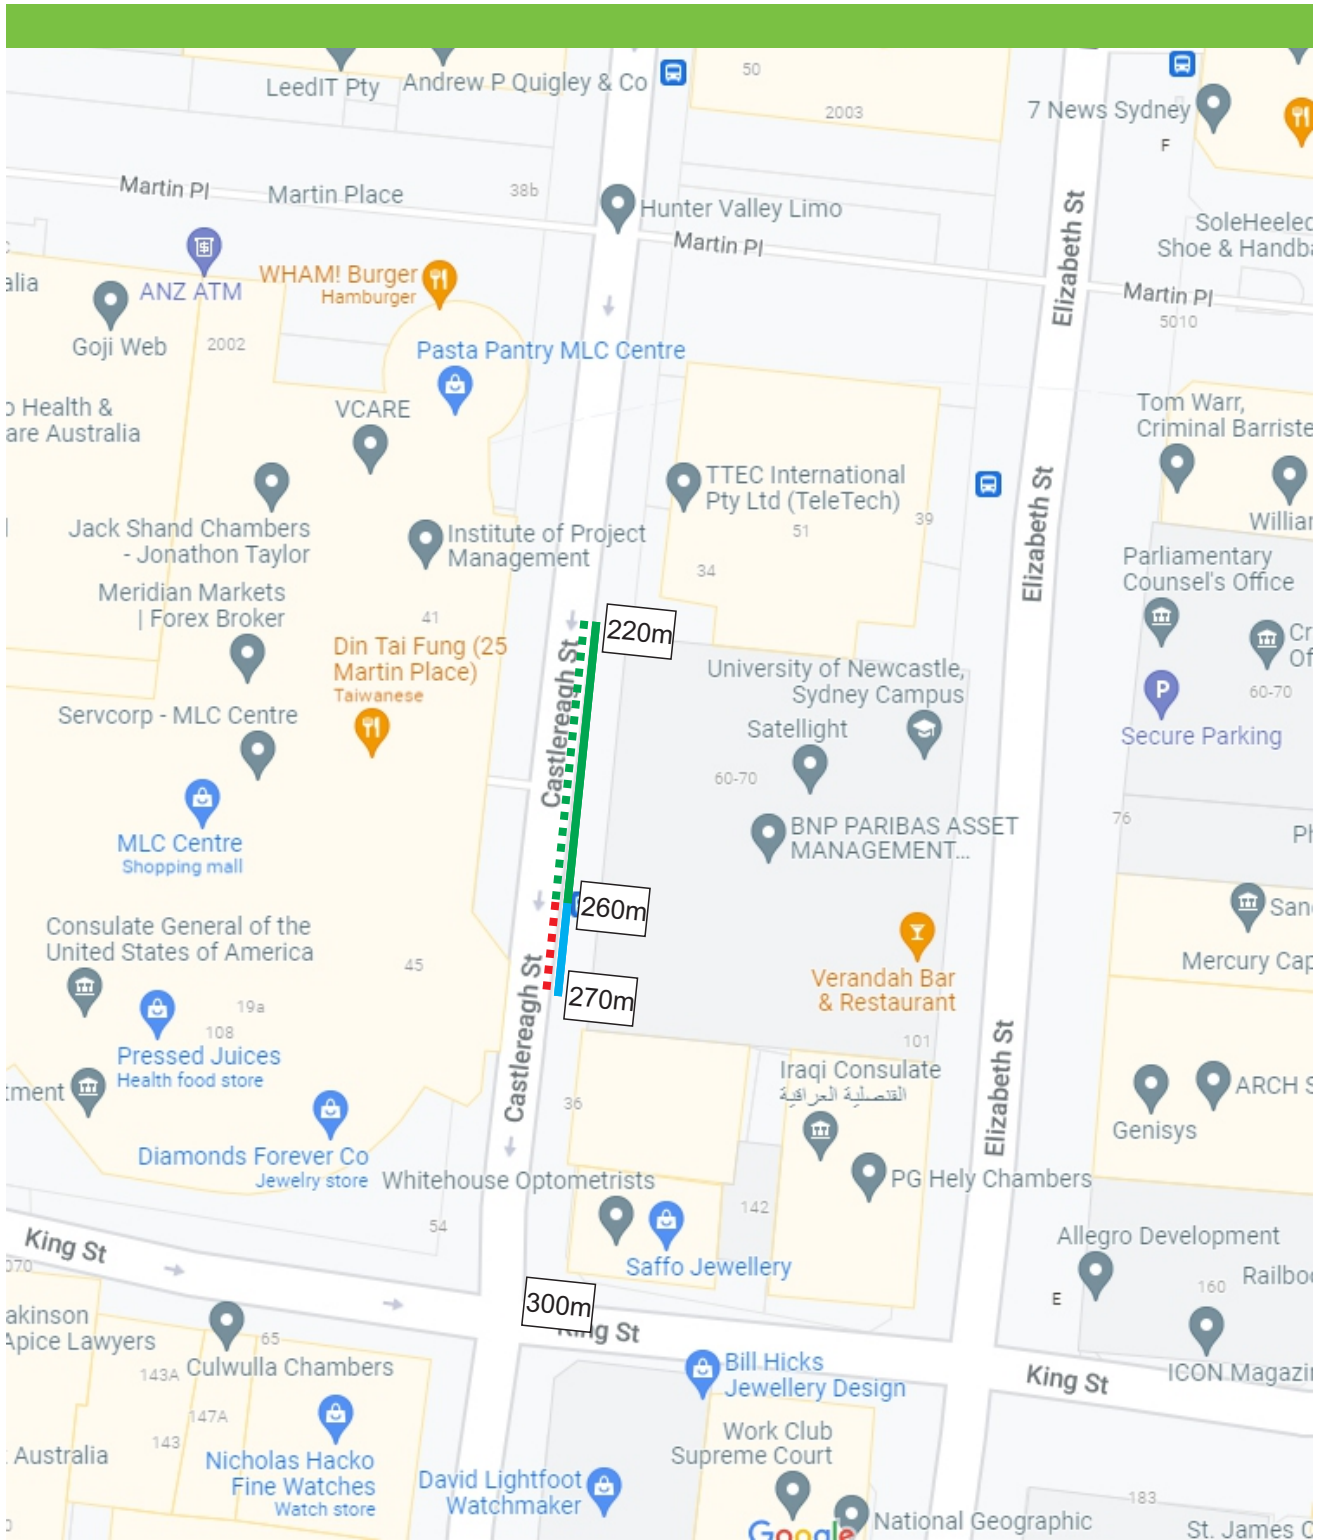

Proposal

Castlereagh Street, Sydney Proposed Parking Changes

Proposed

Existing

- Bus Zone
- No Parking

No Stopping

Bus zone
3pm-8pm
Loading Zone Ticket 6am-3pm Mon-Fri
6am-10am Sat" and "4P Ticket 8pm-
Midnight Mon-Fri 10am-10pm Sat
8am-10pm Sun & Public Holidays