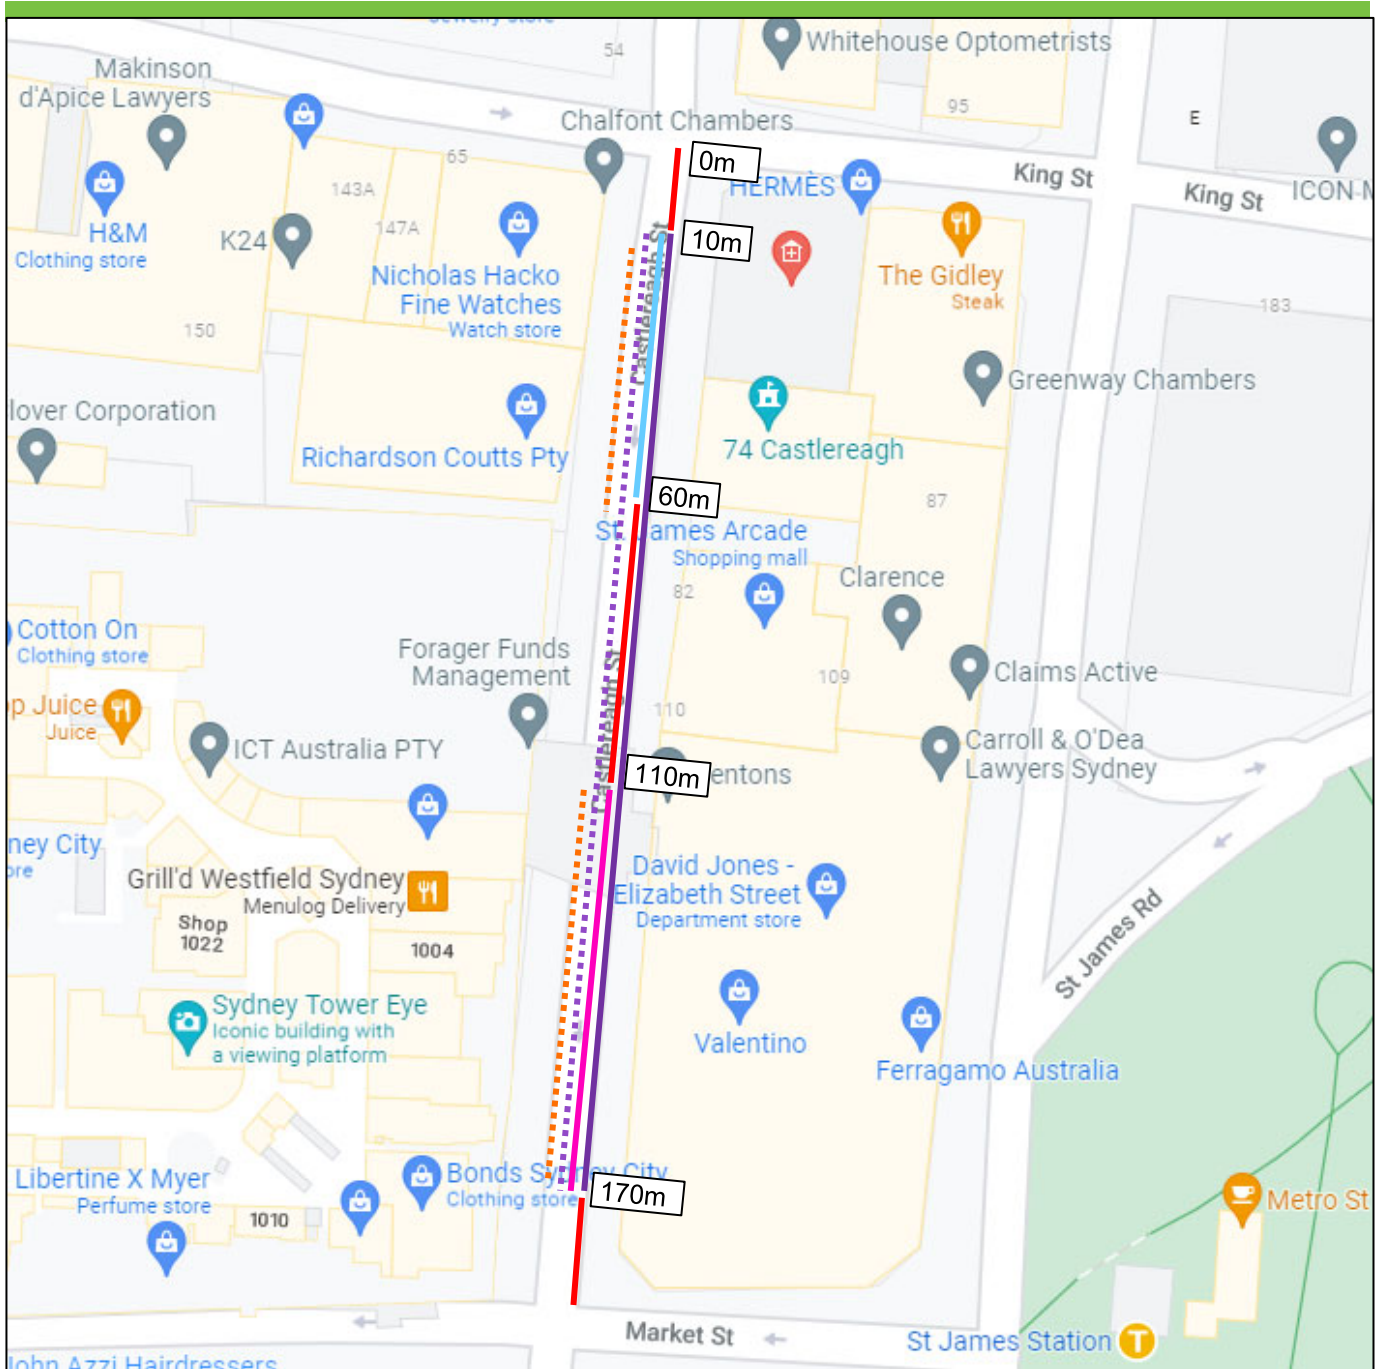

Castlereagh Street, Sydney Proposal Parking Changes

Existing

- Bus Lane
  6am-8pm Mon-Fri
  10am-6pm Sat-Sun & Public Holidays
- Taxi Zone Other Times
- No Stopping
- No Parking
  Other Times

Proposed

- Loading Zone Ticket
  6am-3pm Mon-Fri 6am-6pm Sat
  4P Ticket
- 8pm-Midnight Mon-Fri 6pm-10pm Sat
  8am-10pm Sun & PH
  Taxi Zone All Other Times
- No Stopping 3pm-8pm Mon-Fri