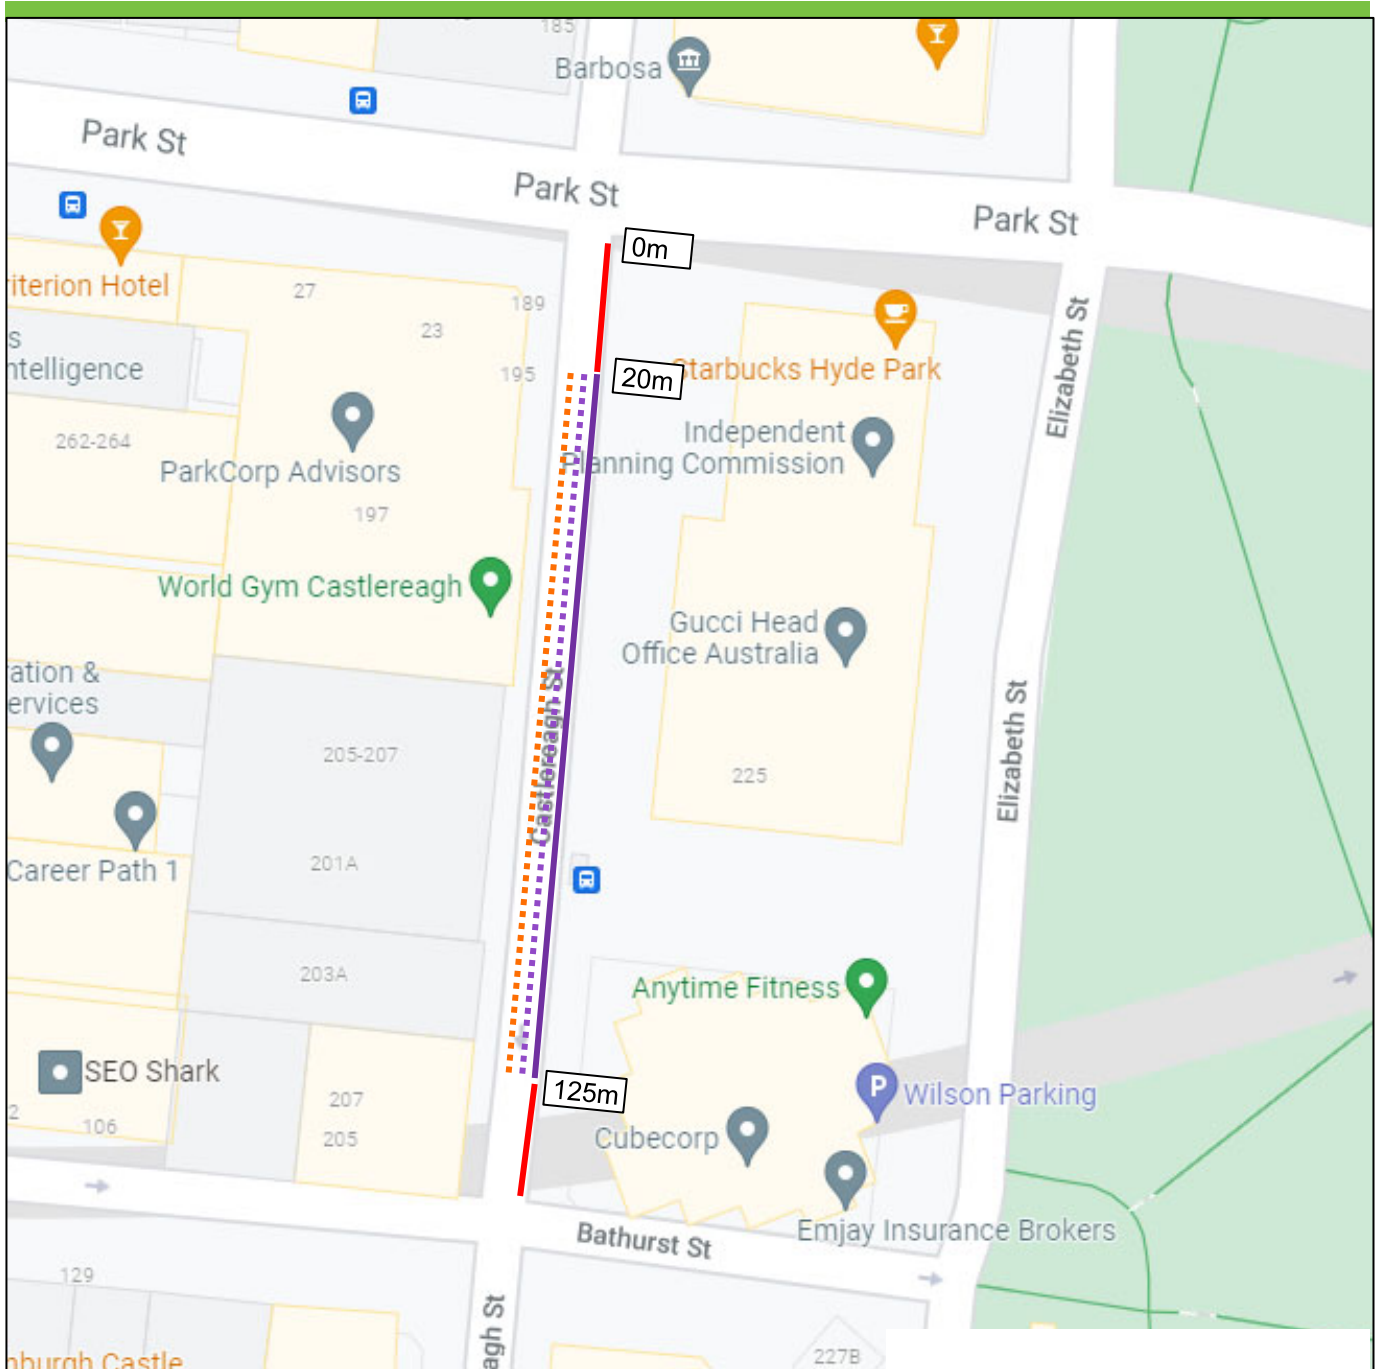

Castlereagh Street, Sydney Proposal Parking Changes

Existing

- Bus Lane
  6am-8pm Mon-Fri
  10am-6pm Sat-Sun & Public
  Holidays
- No Stopping

Proposed

- Loading Zone Ticket
  6am-3pm Mon-Fri
  6am-6pm Sat
  4P Ticket
  8pm-Midnight Mon-Fri
  6pm-10pm Sat
  8am-10pm Sun & PH
- No Stopping
  3pm-8pm Mon-Fri