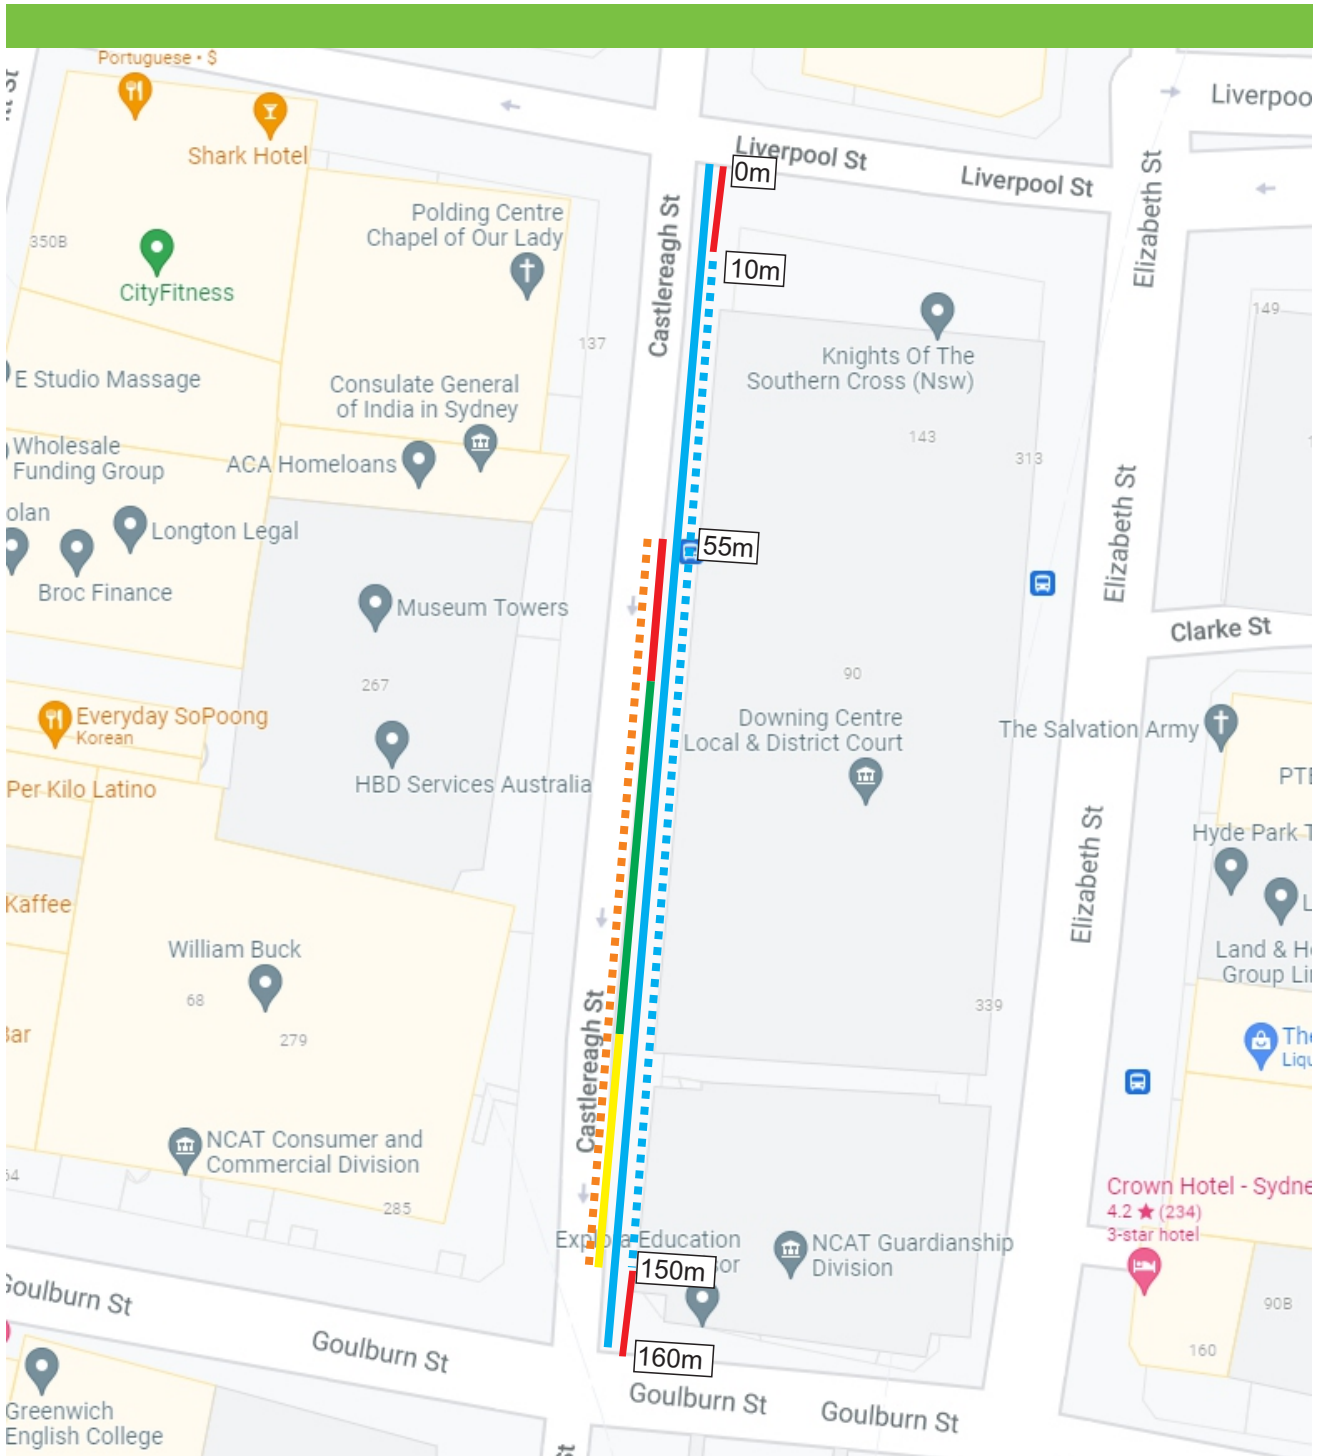

Proposal

Castlereagh Street, Sydney Proposed Parking Changes

Existing

- Bus Lane
  6am - 8pm Mon-Fri
  10am-6pm Sat Sun and PH
- No Stopping
- No Parking
  Other Times
- No Parking

Proposed

- - - - - No Stopping
  3pm - 8pm
- - - - - Loading Zone Ticket
  6am-3pm Mon-Fri
  6am-10am Sat
  4P Ticket
- - - - - 264
  8pm-12am Mon-Fri
  10am-10pm Sat
  8am-10pm Sun & PH