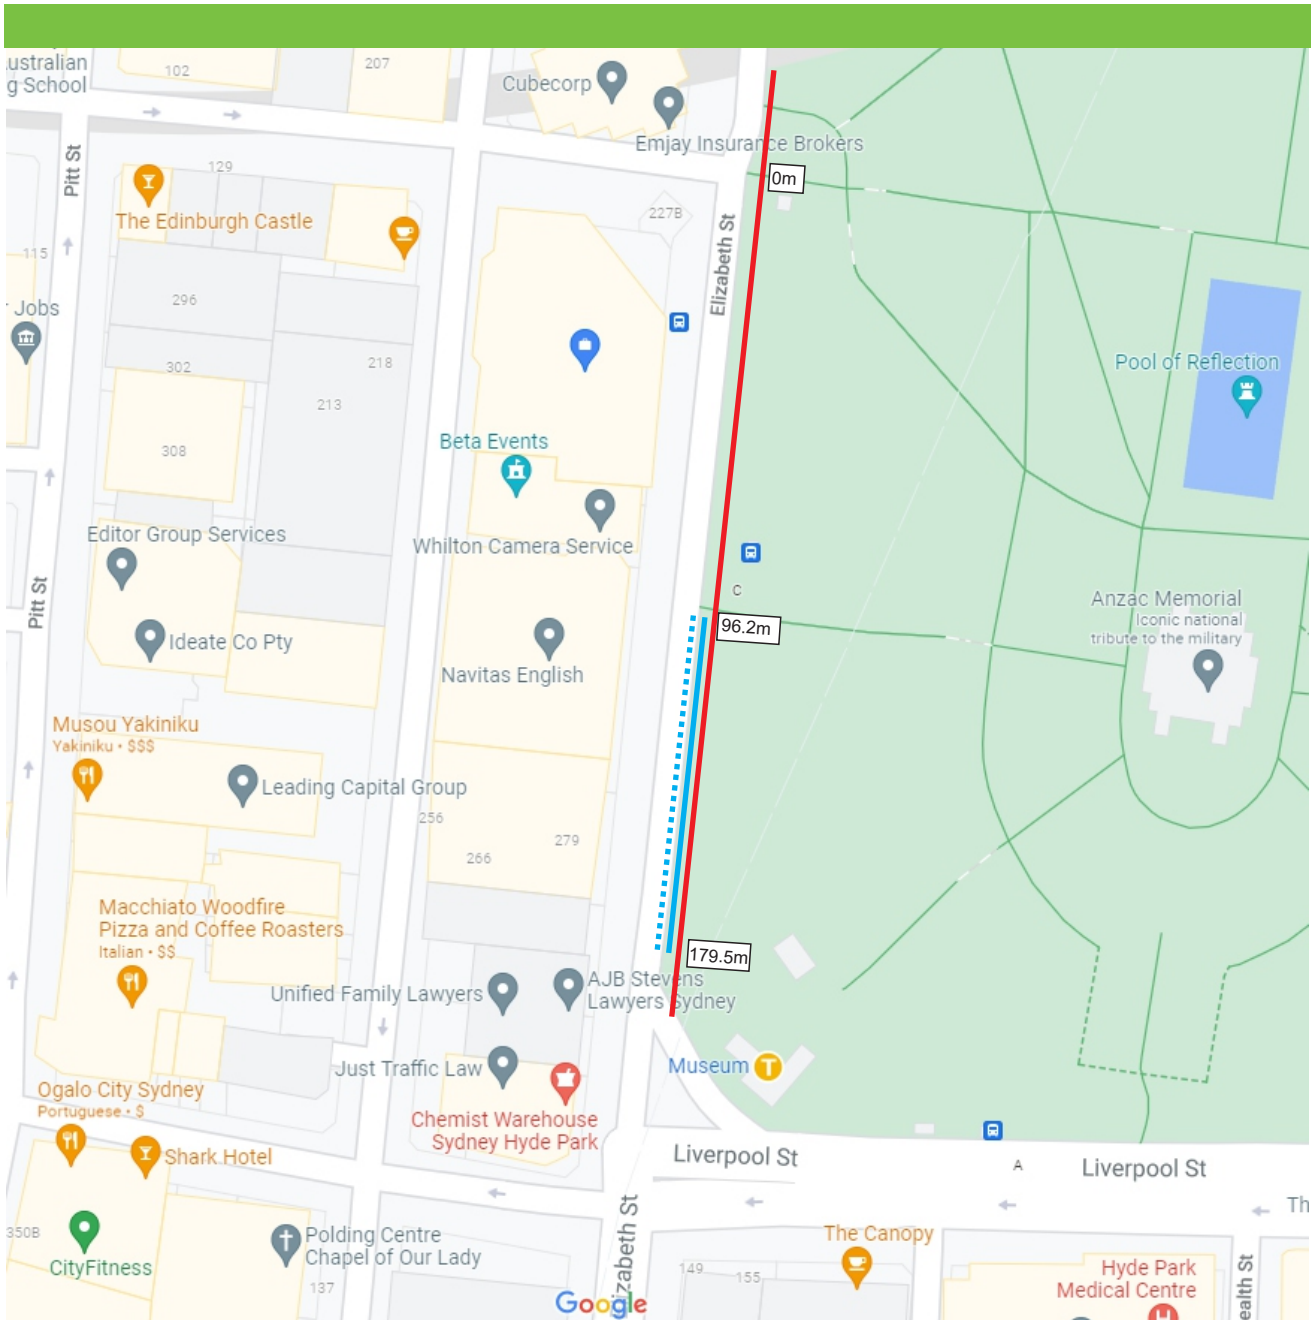

Proposal

Elizabeth Street, Sydney Proposed Parking Changes

Existing		Proposed	
	Bus Zone 3pm-8pm Mon-Fri Loading Zone 6am-3pm Mon-Fri 6am-10am Sat 4P 8pm-12am Mon-Fri 10am-10pm Sat 8am-10pm Sun and PH		No Parking
	No Stopping 3pm-8pm Mon-Fri		Loading Zone 6am-6pm Mon-Fri 6am-10am Sat Taxi Zone Other Times 4P 8pm-12am Mon-Fri 10am-10pm Sat 8am-10pm Sun and PH
			Bus Zone
			Loading Zone 6am-10pm Sat Taxi Zone Other Times
			4P Ticket 10am-10pm Sat 8am-10pm Sun and PH Loading Zone 6am-10am Sat
			No Stopping Mon-Fri

Proposal

Elizabeth Street, Sydney Proposed Parking Changes

Existing

- No Stopping
3pm-8pm
Mon-Fri
- No Stopping
3pm-8pm
4P ticket
8pm-12am Mon-Fri
10am-10pm Sat
8am-10pm Sun and PH
Loading Zone Ticket
6am-3pm Mon-Fri
6am-10am Sat

Proposed

- ⋯ No Stopping
6am-8pm
Mon-Fri
- ⋯ No Stopping
6am-8pm
4P ticket
8pm-12am Mon-Fri
10am-10pm Sat
8am-10pm Sun and PH
Loading Zone Ticket
6am-10am Sat

Proposal

Elizabeth Street, Sydney Proposed Parking Changes

Existing

4P
6am-10am
Sat, Sun and PH
Taxi Zone
Other Times

Proposed

Bus Zone

Bus Lane
6am-8pm
Mon-Fri
10am-6pm
Sat, Sun, P.H.