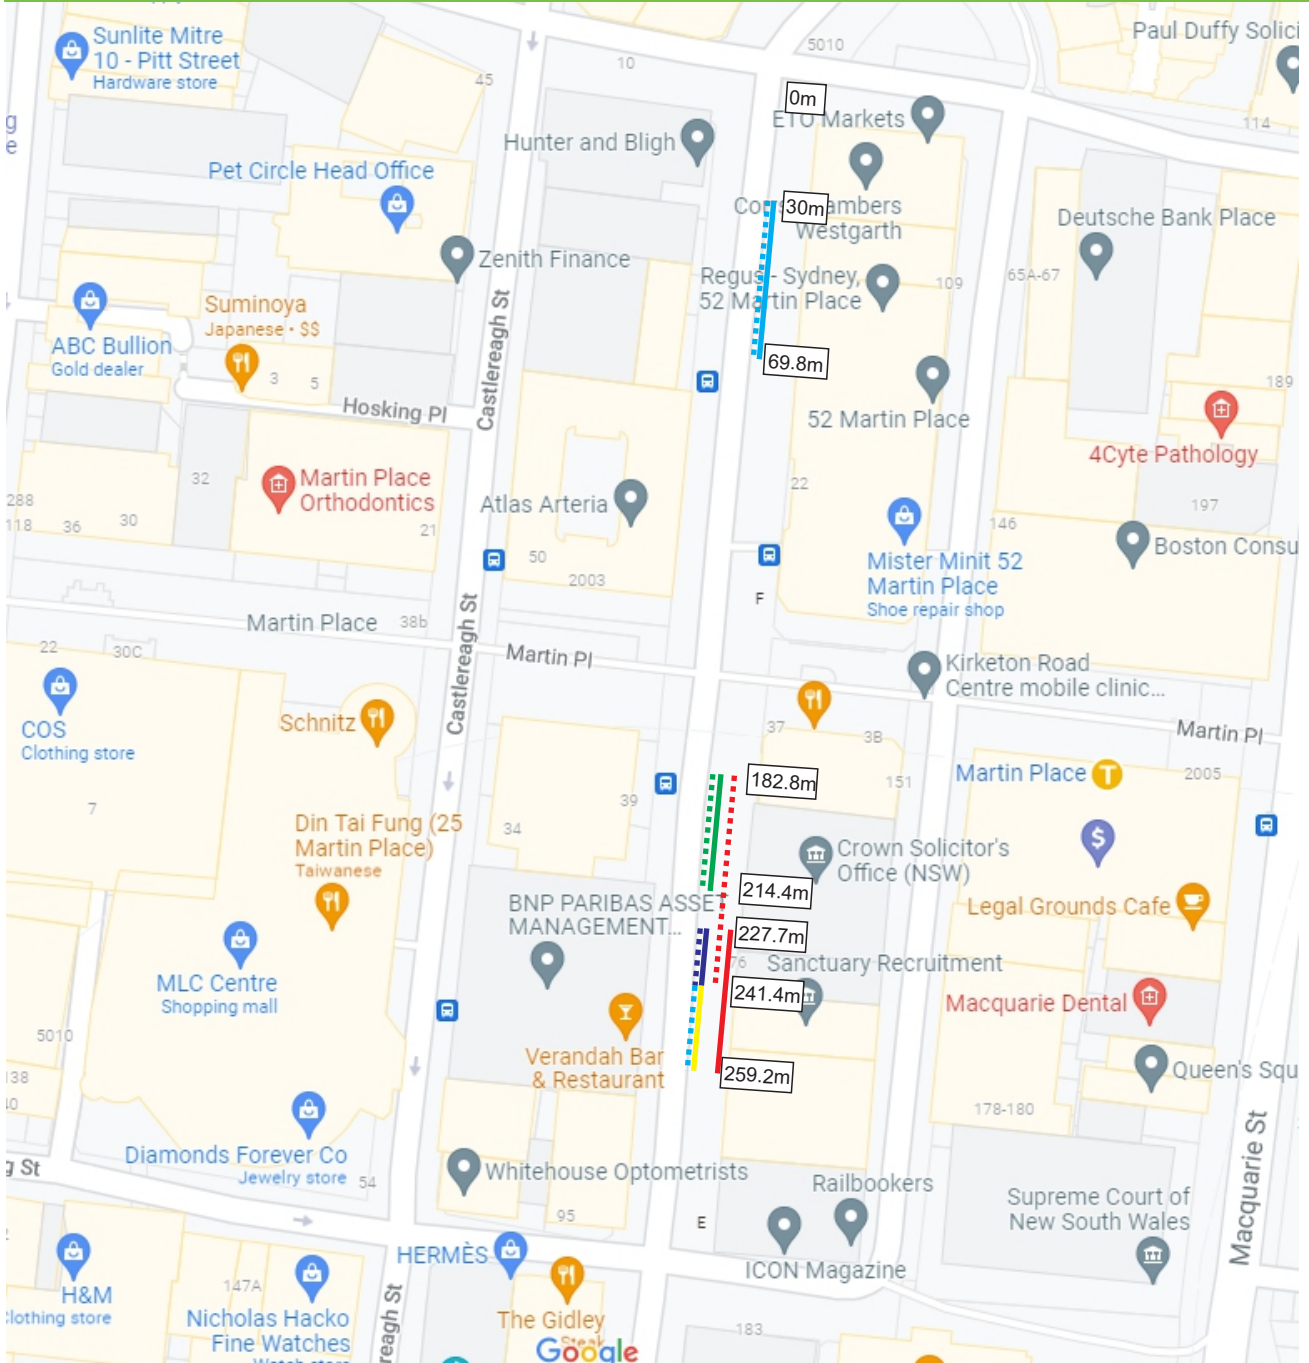

Proposal

Elizabeth Street, Sydney Proposed Parking Changes

Existing		Proposed	
	Bus Zone 3pm-8pm Mon-Fri Loading Zone 6am-3pm Mon-Fri 6am-10am Sat 4P 8pm-12am Mon-Fri 10am-10pm Sat 8am-10pm Sun and PH		No Parking
	No Stopping 3pm-8pm Mon-Fri		Loading Zone 6am-6pm Mon-Fri 6am-10am Sat Taxi Zone Other Times 4P 8pm-12am Mon-Fri 10am-10pm Sat 8am-10pm Sun and PH
			Bus Zone
			Loading Zone 6am-10pm Sat Taxi Zone Other Times
			4P Ticket 10am-10pm Sat 8am-10pm Sun and PH Loading Zone 6am-10am Sat
			No Stopping Mon-Fri

Proposal

Elizabeth Street, Sydney Proposed Parking Changes

Existing

- No Stopping
3pm-8pm
Mon-Fri
- No Stopping
3pm-8pm
4P ticket
8pm-12am Mon-Fri
10am-10pm Sat
8am-10pm Sun and PH
Loading Zone Ticket
6am-3pm Mon-Fri
6am-10am Sat

Proposed

- ⋯ No Stopping
6am-8pm
Mon-Fri
- ⋯ No Stopping
6am-8pm
4P ticket
8pm-12am Mon-Fri
10am-10pm Sat
8am-10pm Sun and PH
Loading Zone Ticket
6am-10am Sat

Proposal

Elizabeth Street, Sydney Proposed Parking Changes

Existing

4P
6am-10am
Sat, Sun and PH
Taxi Zone
Other Times

Proposed

Bus Zone

Bus Lane
6am-8pm
Mon-Fri
10am-6pm
Sat, Sun, P.H.