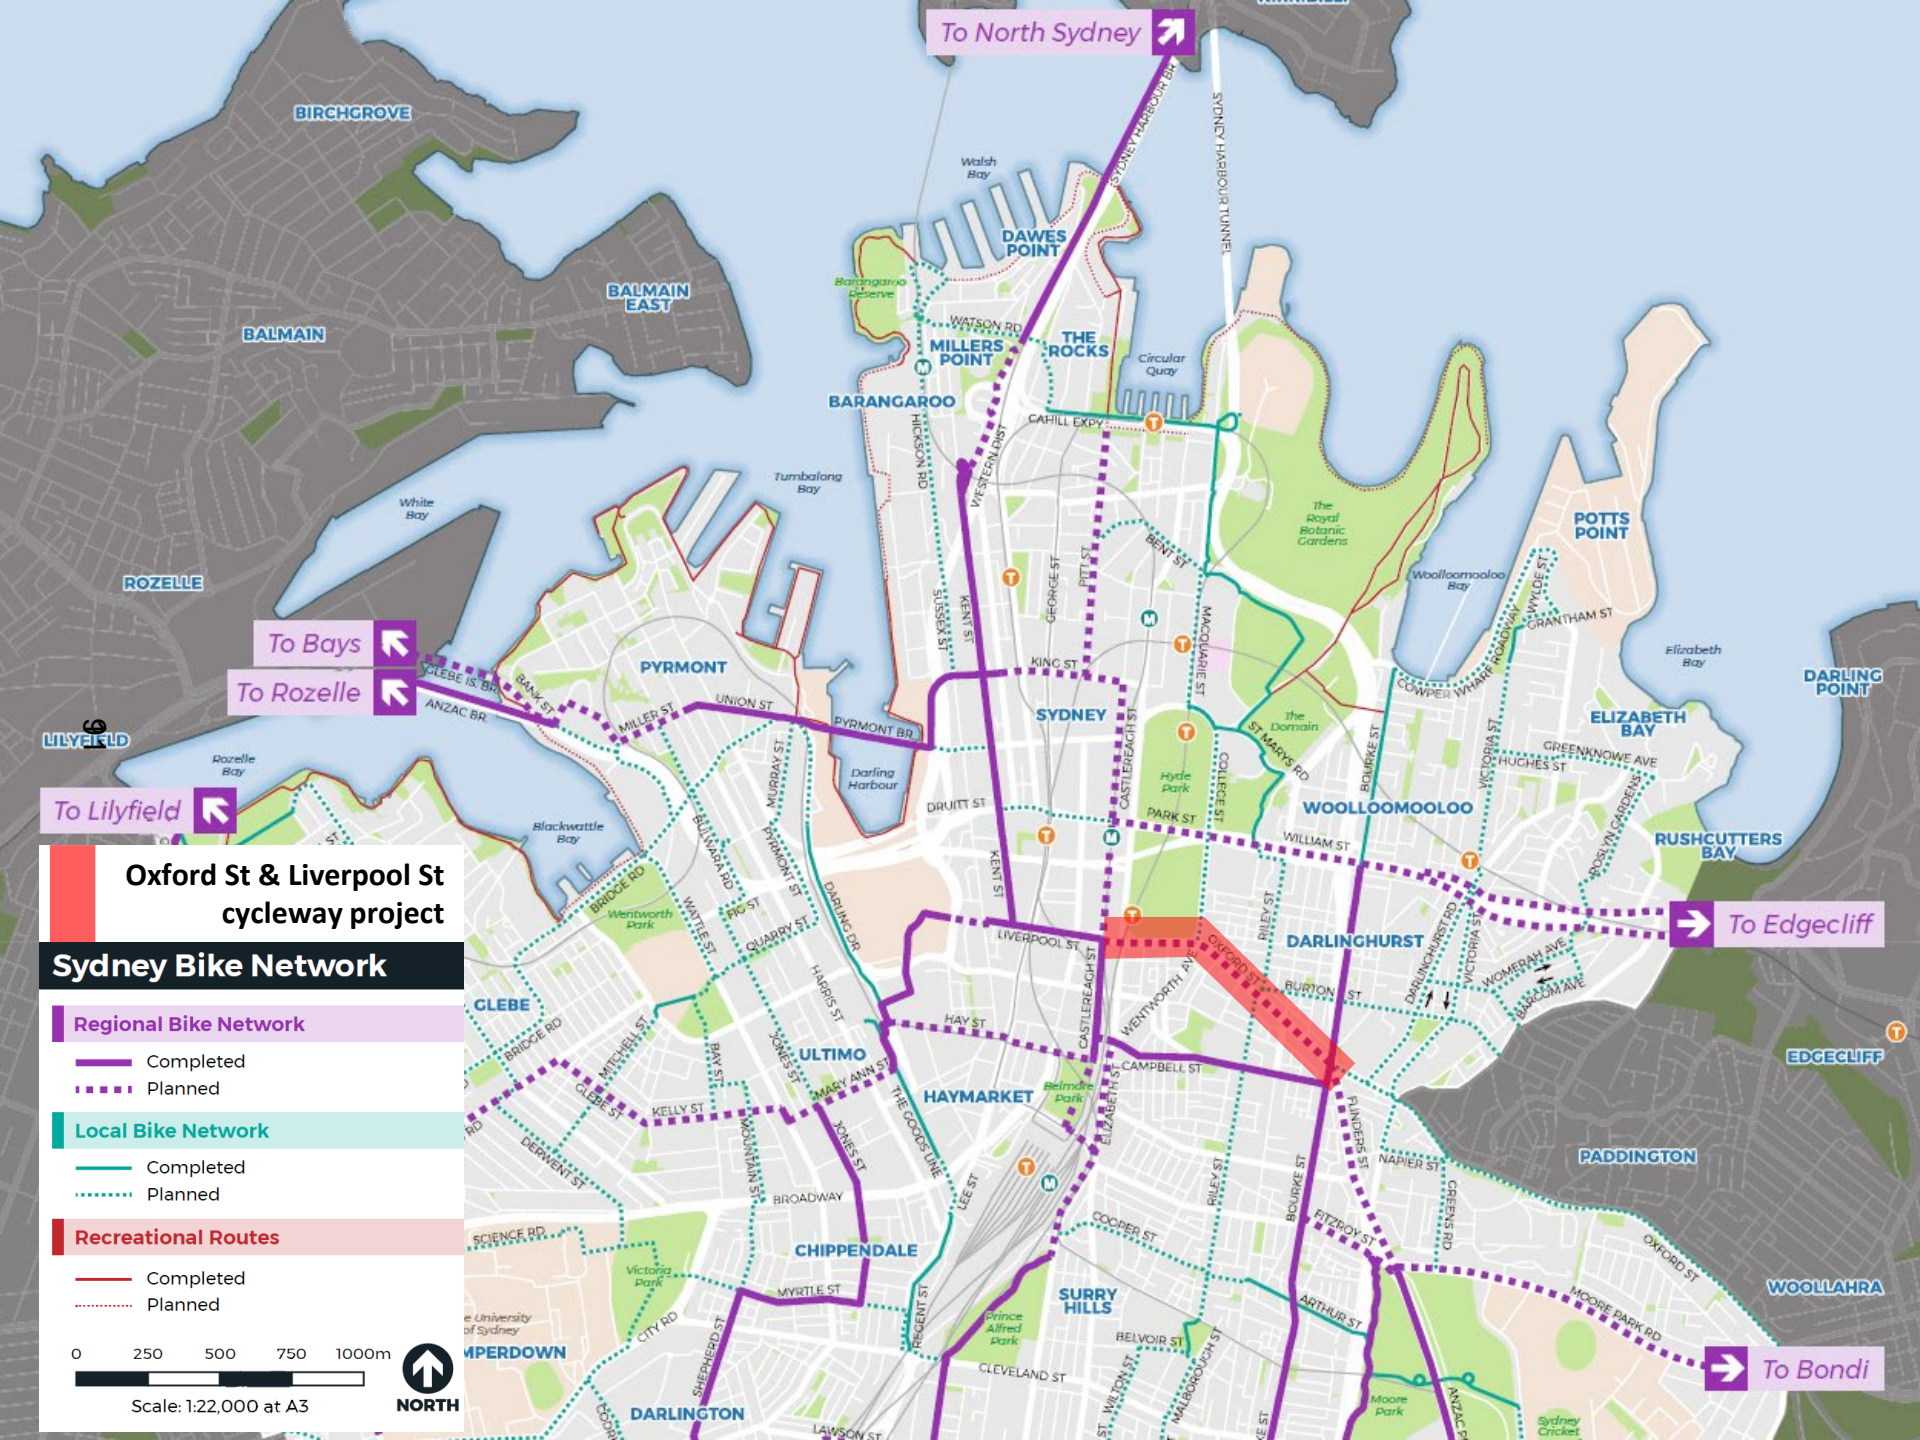

Attachment A

Sydney Bike Network Map

Oxford St & Liverpool St cycleway project

Sydney Bike Network

- Regional Bike Network**
 - Completed
 - Planned
- Local Bike Network**
 - Completed
 - Planned
- Recreational Routes**
 - Completed
 - Planned

0 250 500 750 1000m

Scale: 1:22,000 at A3

NORTH