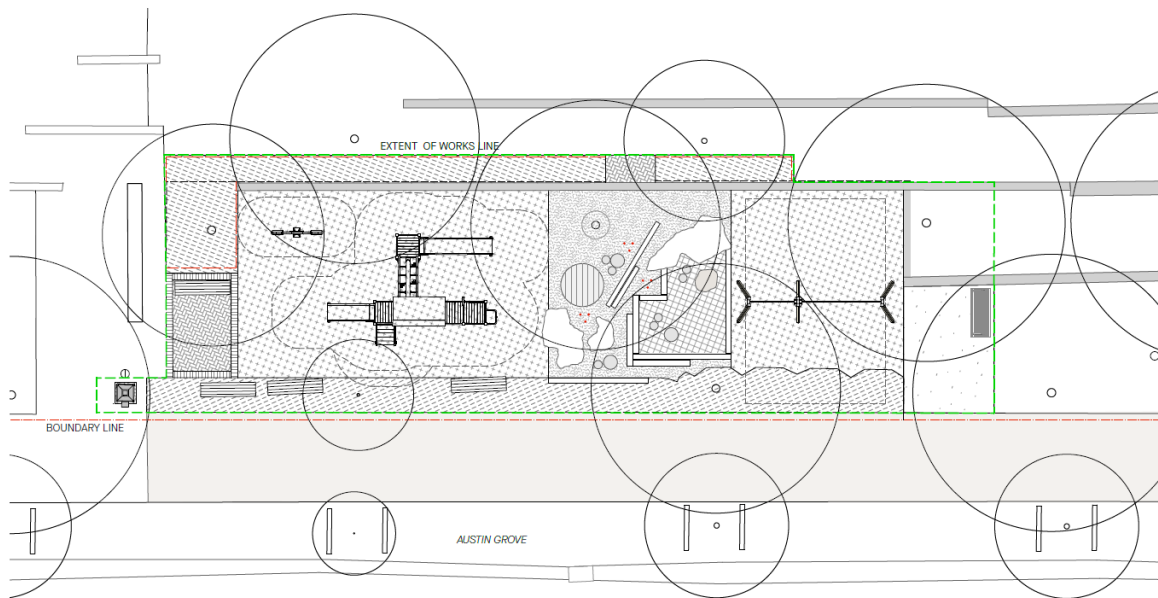

Attachment A

Location and General Arrangement Plans

Location Plan - TOTE PARK

General Arrangement Plan - TOTE PARK

SITE PLAN (1:100)

Location Plan - PARK ON LYONS RD

General Arrangement Plan - PARK ON LYONS RD

SITE PLAN (1:250)

Location Plan - MINOGUE CRESENT RESERVE

General Arrangement Plan - MINOGUE CRESENT RESERVE

SITE PLAN (1:300)