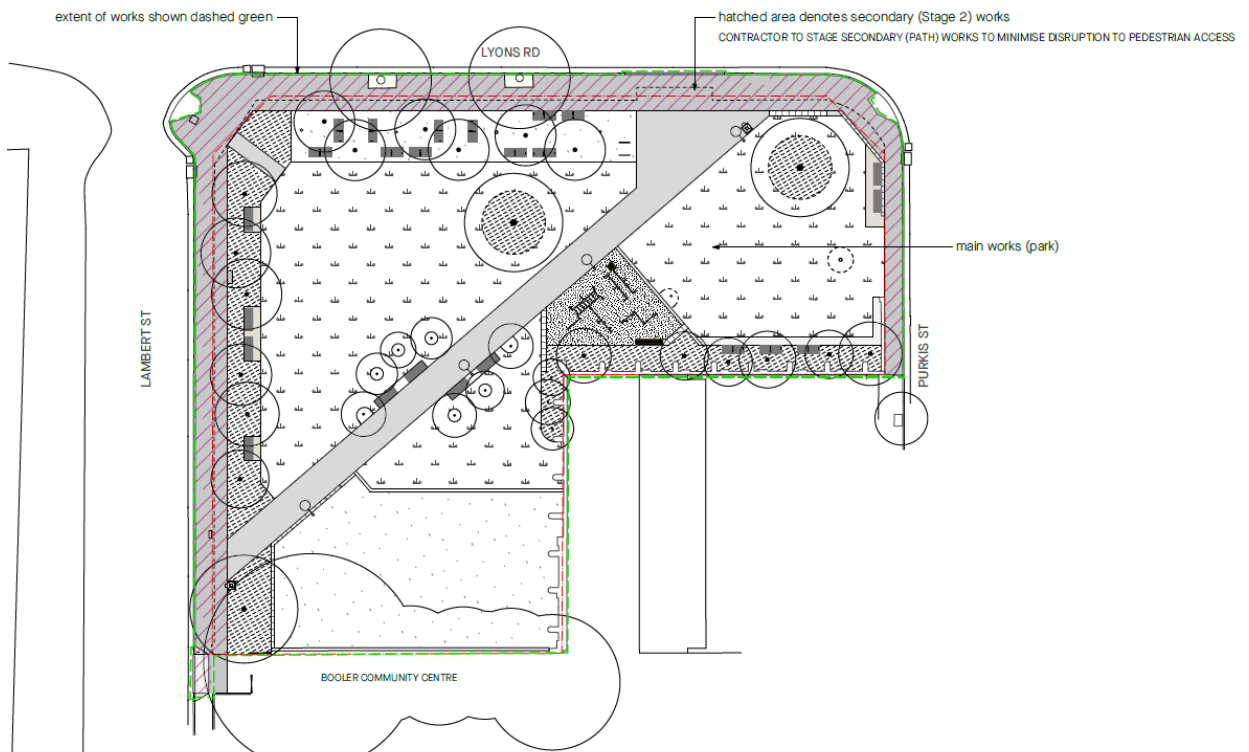

Attachment A

Location and General Arrangement Plans

Location Plan - TOTE PARK

General Arrangement Plan - TOTE PARK

SITE PLAN (1:100)

Location Plan - PARK ON LYONS RD

General Arrangement Plan - PARK ON LYONS RD

SITE PLAN (1:250)

Location Plan - MINOGUE CRESENT RESERVE

General Arrangement Plan - MINOGUE CRESENT RESERVE

SITE PLAN (1:300)