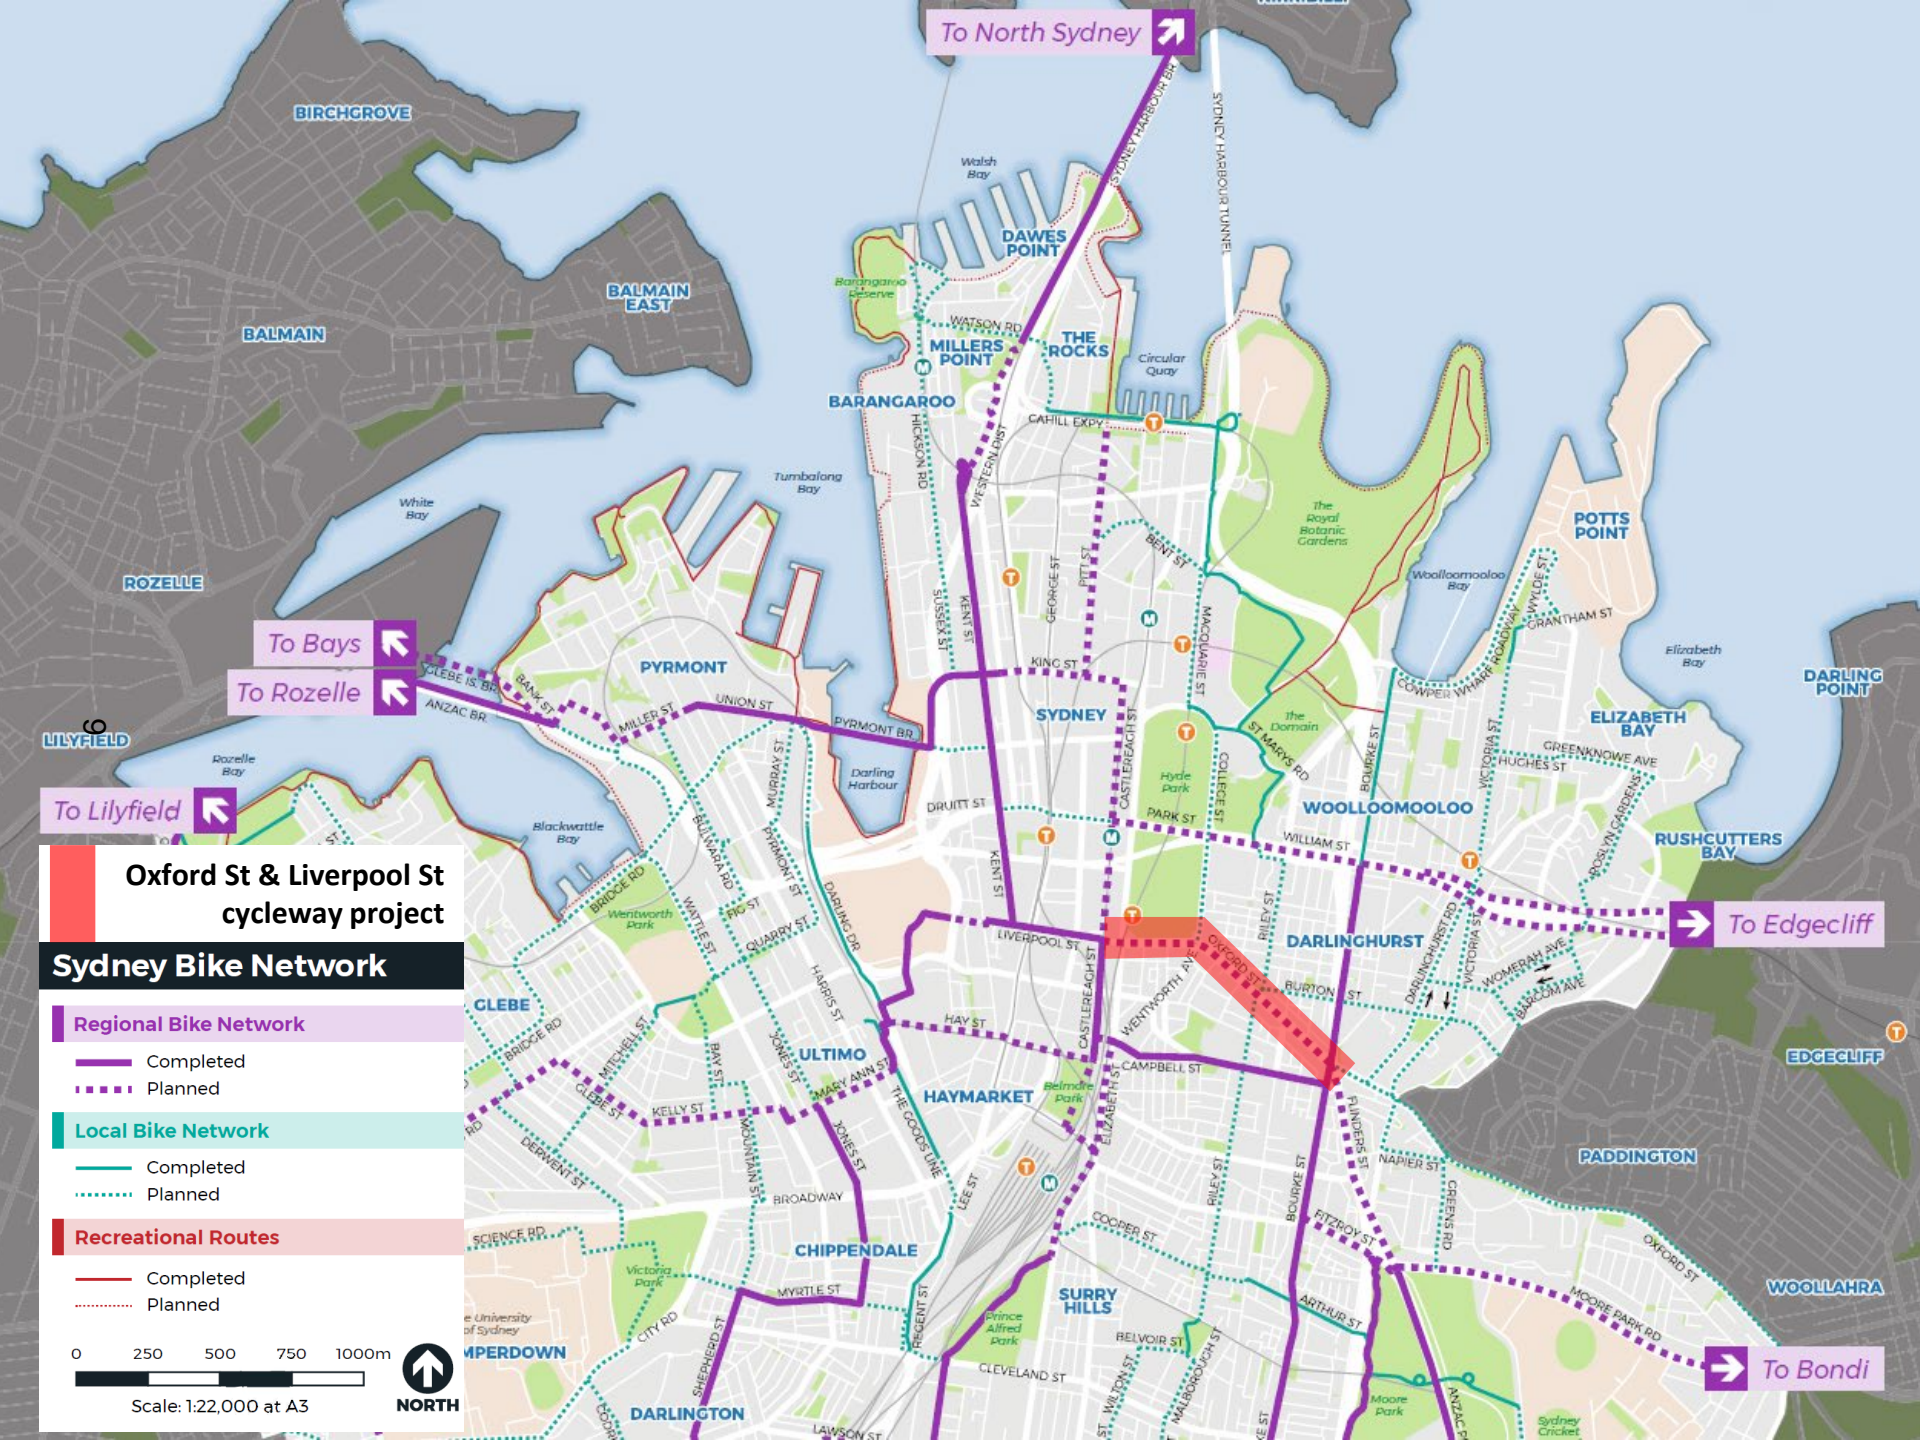

Attachment A

Sydney Bike Network Map

Oxford St & Liverpool St cycleway project

Sydney Bike Network

- Regional Bike Network**
 - Completed
 - Planned
- Local Bike Network**
 - Completed
 - Planned
- Recreational Routes**
 - Completed
 - Planned

0 250 500 750 1000m

Scale: 1:22,000 at A3

NORTH

To North Sydney

To Bays

To Rozelle

To Lilyfield

To Edgecliff

To Bondi