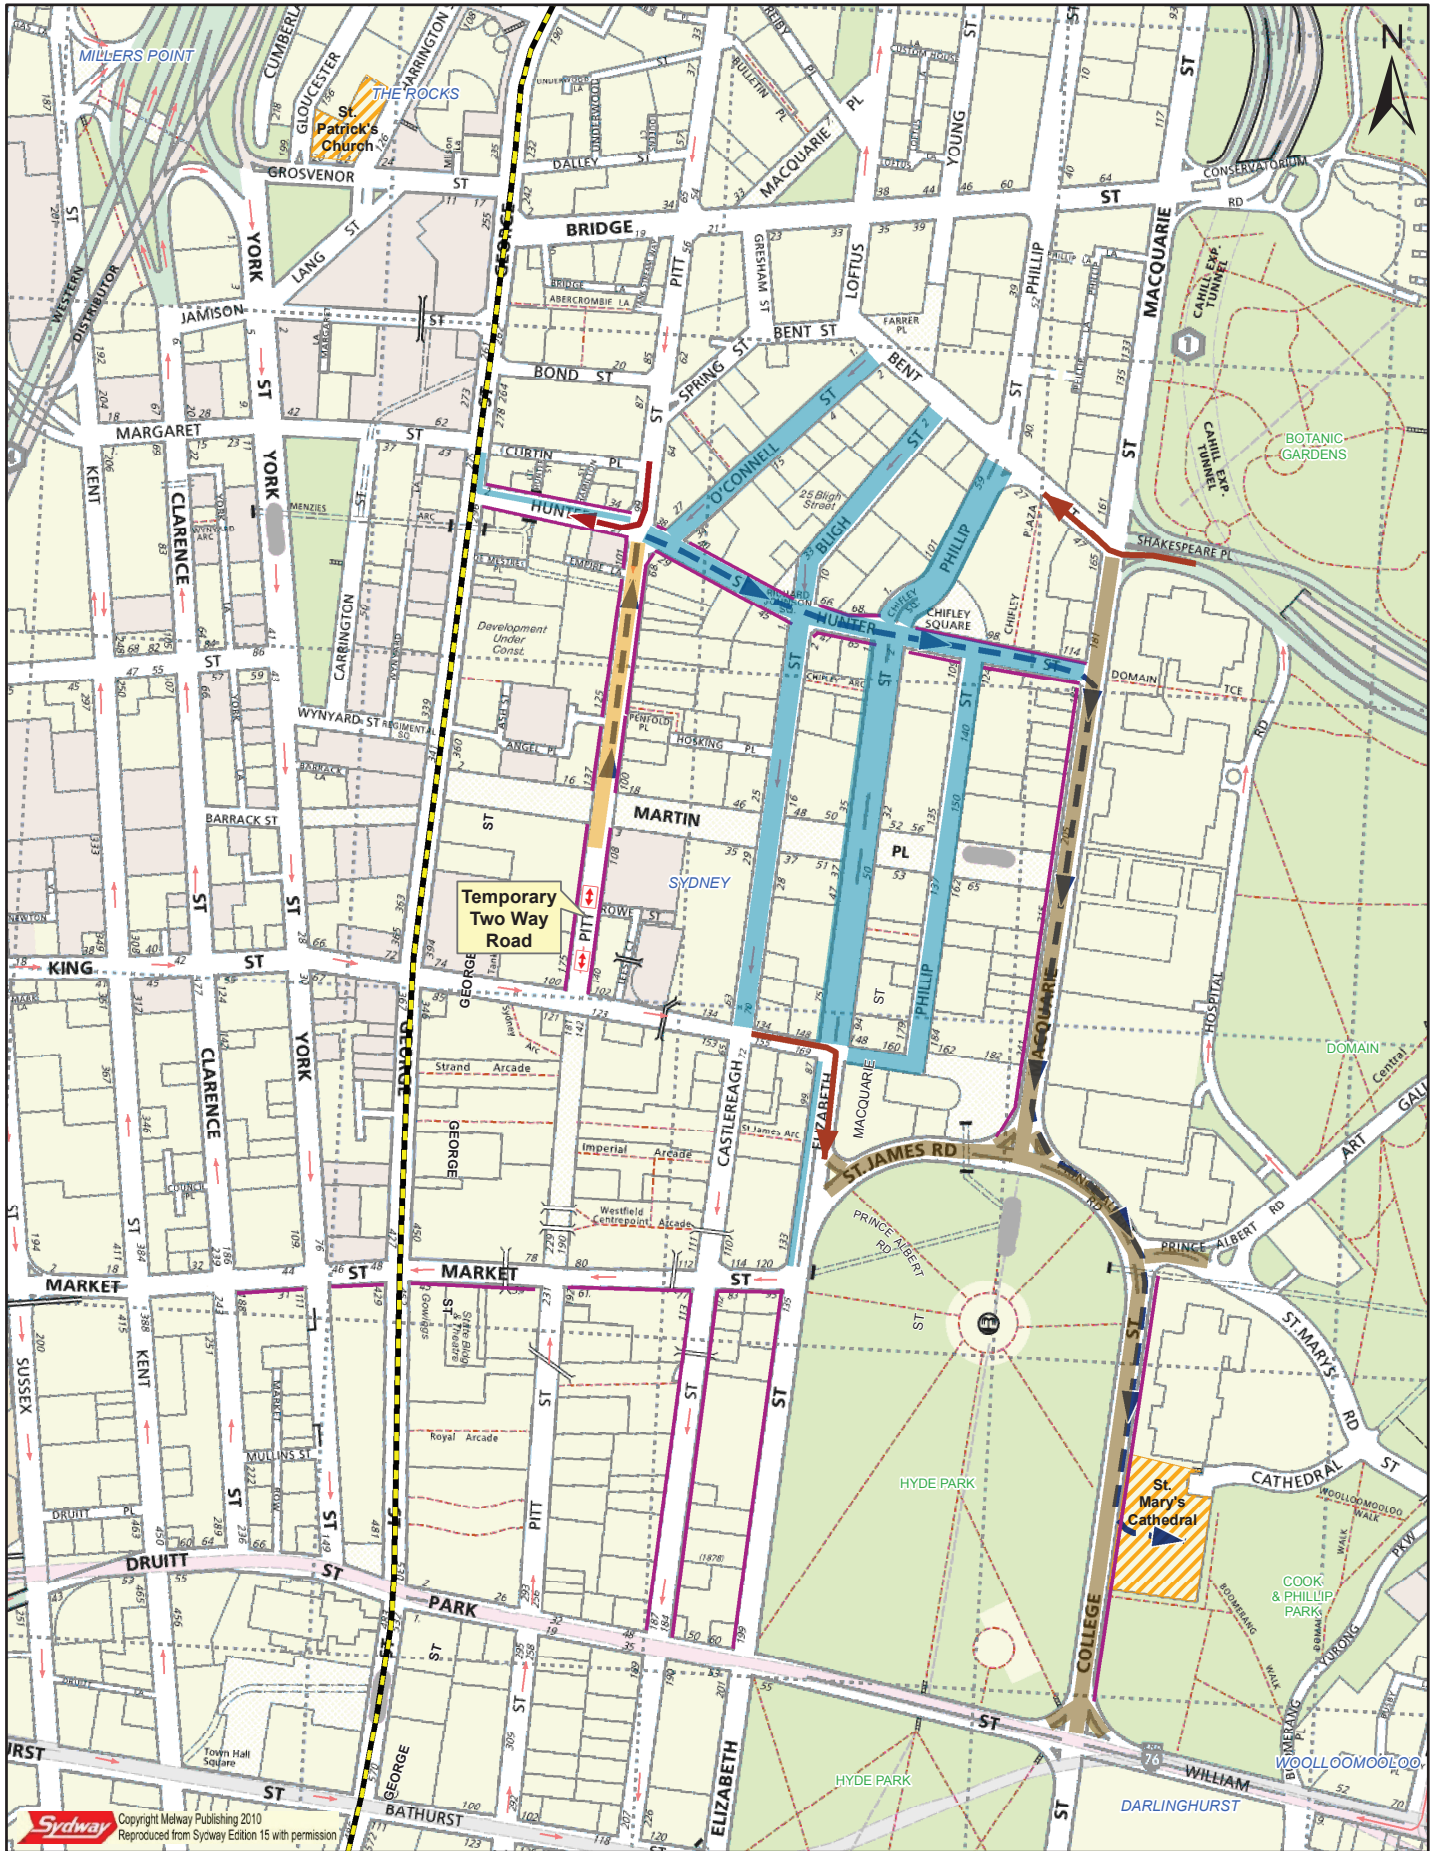

Walk with Christ - Sun 19 June 2022

LEGEND	
	Road Closure 1pm - 4pm
	Road Closure 2:30pm - 4:30pm
	Road Closure 2:50pm - 4:30pm
	Special Event Clearway 11am - 4pm
	Procession Route
	Traffic Flow
	Light Rail Corridor

0 50 100 200 300
Metres

Map by Transport Management Centre, Eveleigh NSW.
Base data © Copyright Melway Publishing 2018. Date issued: July 2019
File: ARCGIS mxd/ReligiousProcession-WWC_June2019-A3-comms.mxd