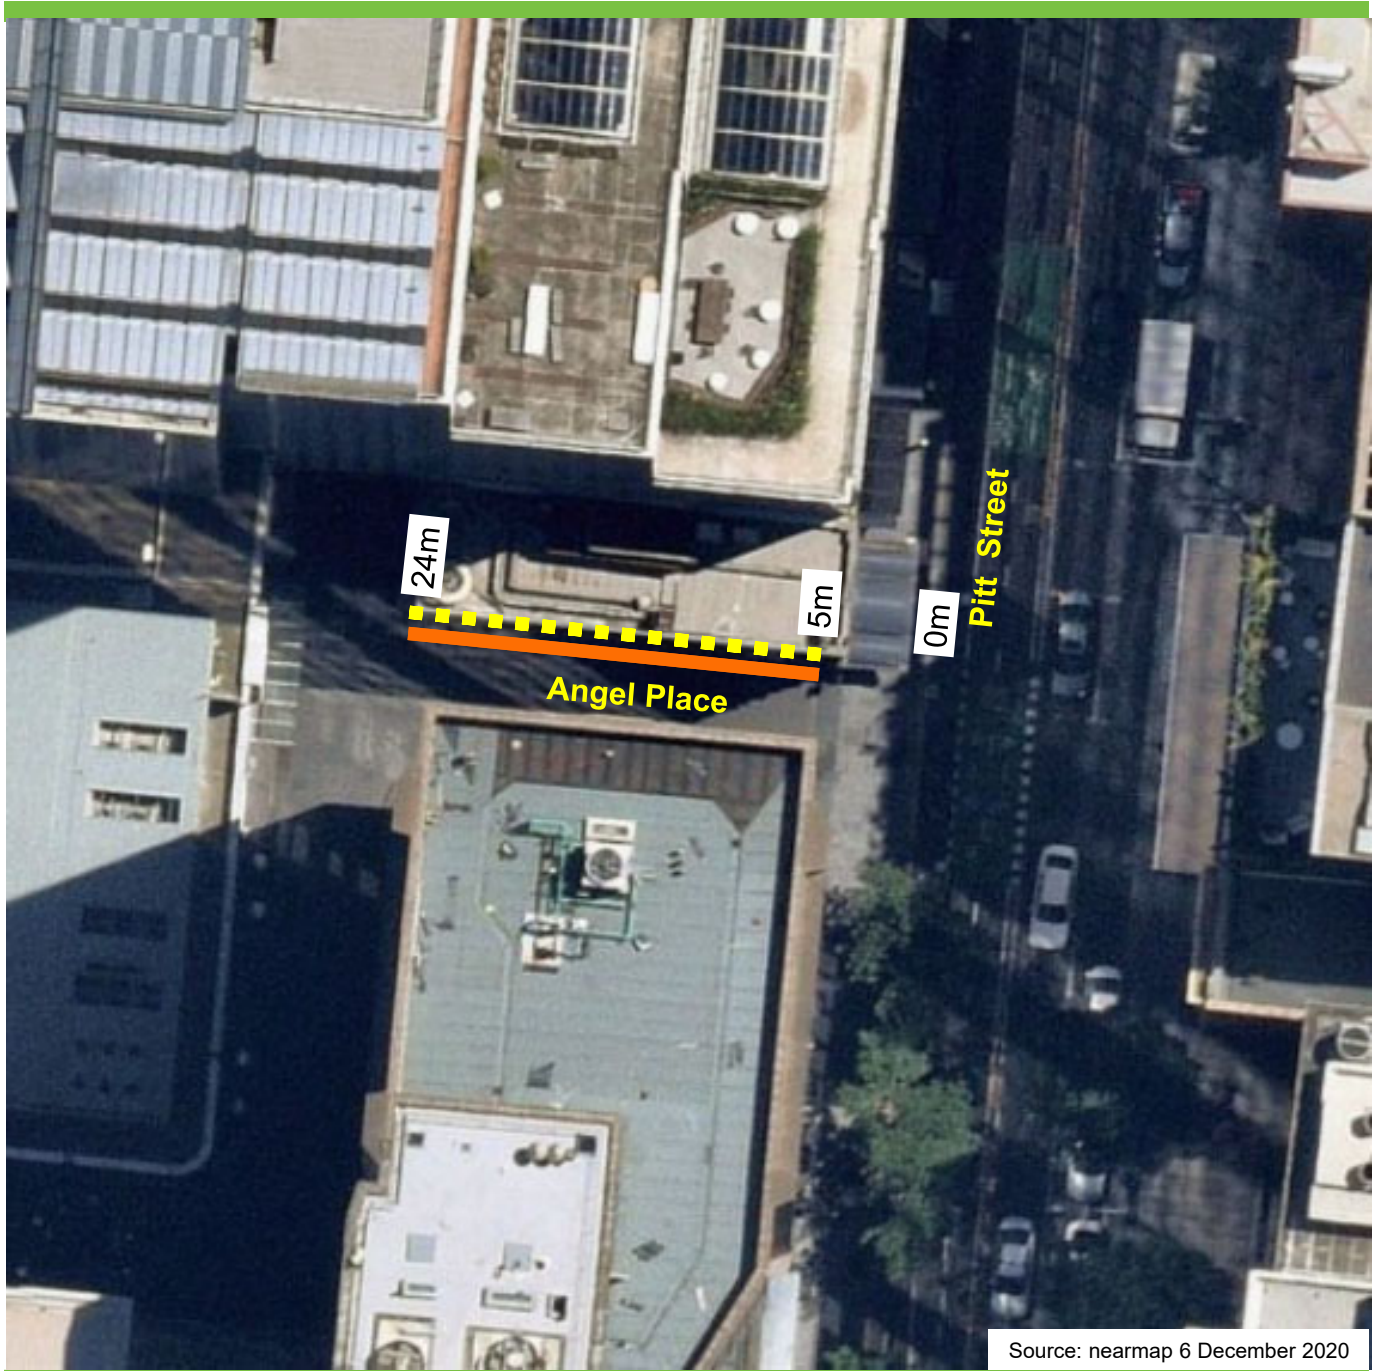

## Angel Place Proposed Works Zone

**Existing**  
 No Stopping

**Proposed**  
 Works Zone  
7am-7pm Mon-Fri  
7am-5pm Sat  
No Stopping All Other Times