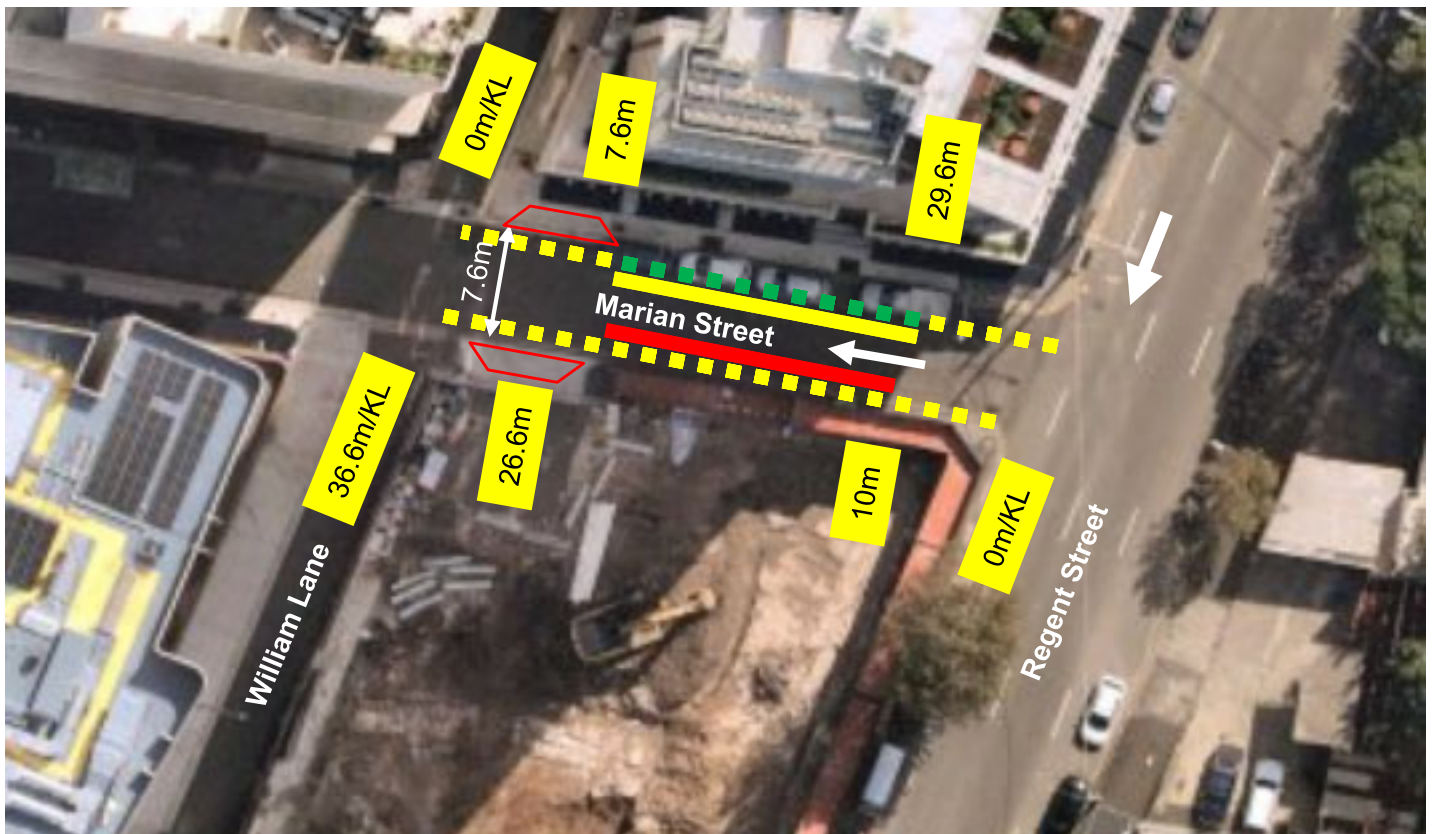

Marian Street, Redfern Proposed Works Zone

Source: Nearmap April 3, 2022

Existing

-  "No Stopping"
-  "1P 8.30am-6pm Mon-Fri"
-  "Driveway"

Proposed

-  "Works Zone 7am-5pm Mon-Fri, 7am-3pm Sat", with "No Stopping At Other Times"
-  "No Stopping 7am-5pm Mon-Fri, 7am-3pm Sat"