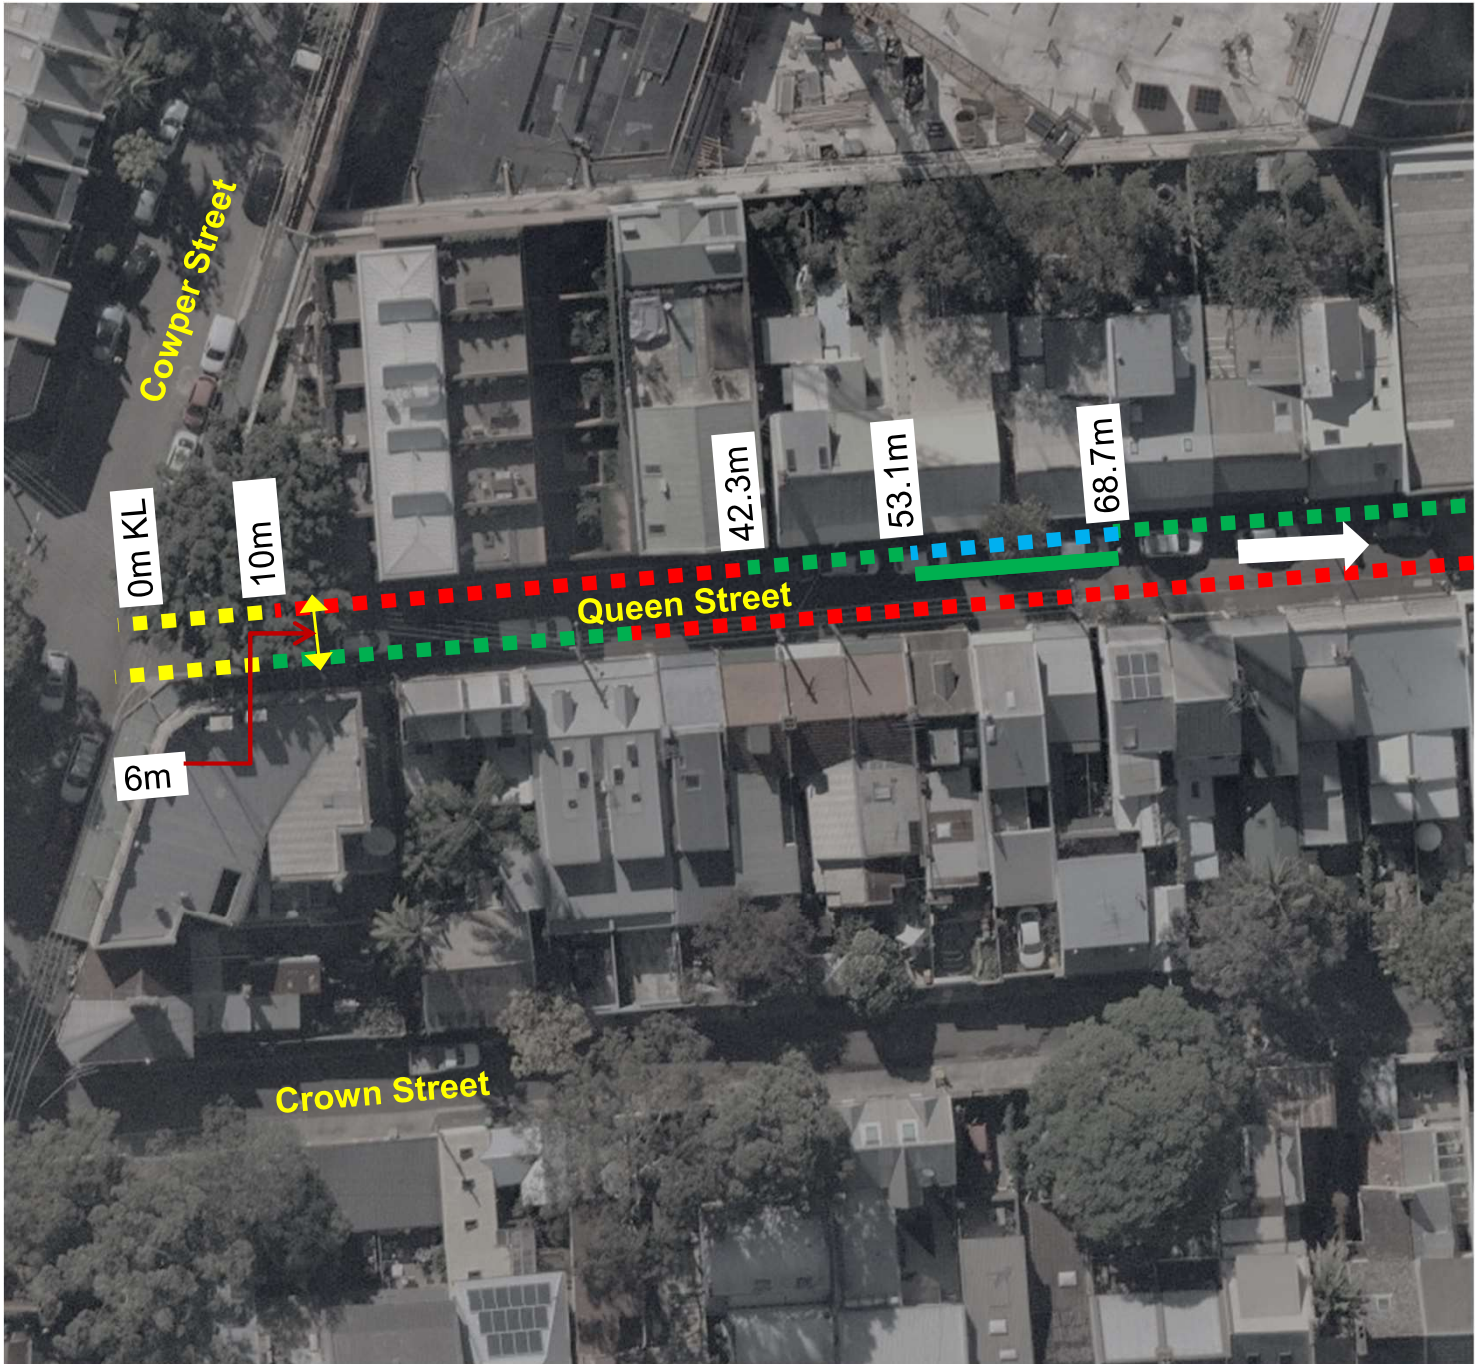

Queen Street, Glebe Proposed parking changes

Existing

- ■ ■ No Stopping
- ■ ■ No Parking
- ■ ■ 2P 8am-6pm Permit Holders Excepted Area G
- ■ ■ Mobility parking Only

Proposed

- ■ ■ 2P 8am-6pm Permit Holders Excepted Area G