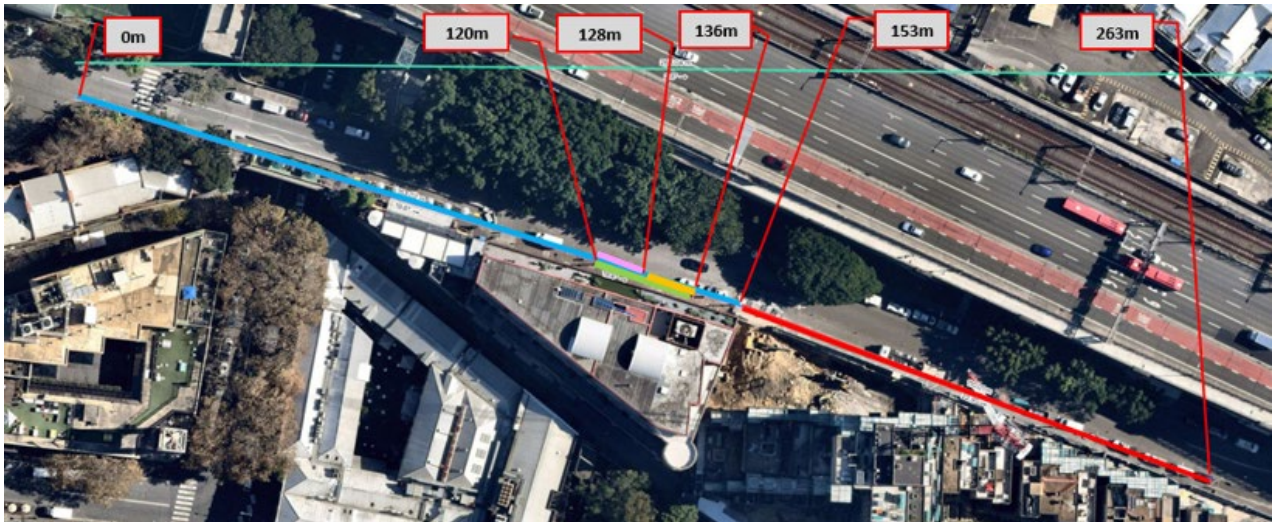

2 - 60 Cumberland St Street Parking Changes Proposal

Notification of changes to PMNSW use of area – Place Management NSW

Overhead Street Photo

Existing	Proposed
<p>Work Zone Mon - Fri 7am - 6pm and Sat 7am – 1pm Taxi Zone All Other Times</p> <p></p>	<p>Work Zone Mon - Fri 7am - 6pm and Sat 7am – 1pm 4P Mon – Fri 6pm-10pm 4P Sat – 1pm -10pm Sun & PH 8am-10pm</p> <p></p>
<p>8am-6pm Mon – Fri Authorised Commonwealth Vehicles Excepted</p> <p></p>	<p>Mail Zone - Mon-Fri 4P 8am – 10pm Sat, Sun & PH</p> <p></p>
	<p>Loading Zone 6am-6pm Mon – Fri 4P 6pm -10pm Mon – Fri, 8am – 10pm Sat – Sun & PH</p> <p></p>

2 - 60 Cumberland St Street Parking Changes Proposal

Street Level Photo

A

B