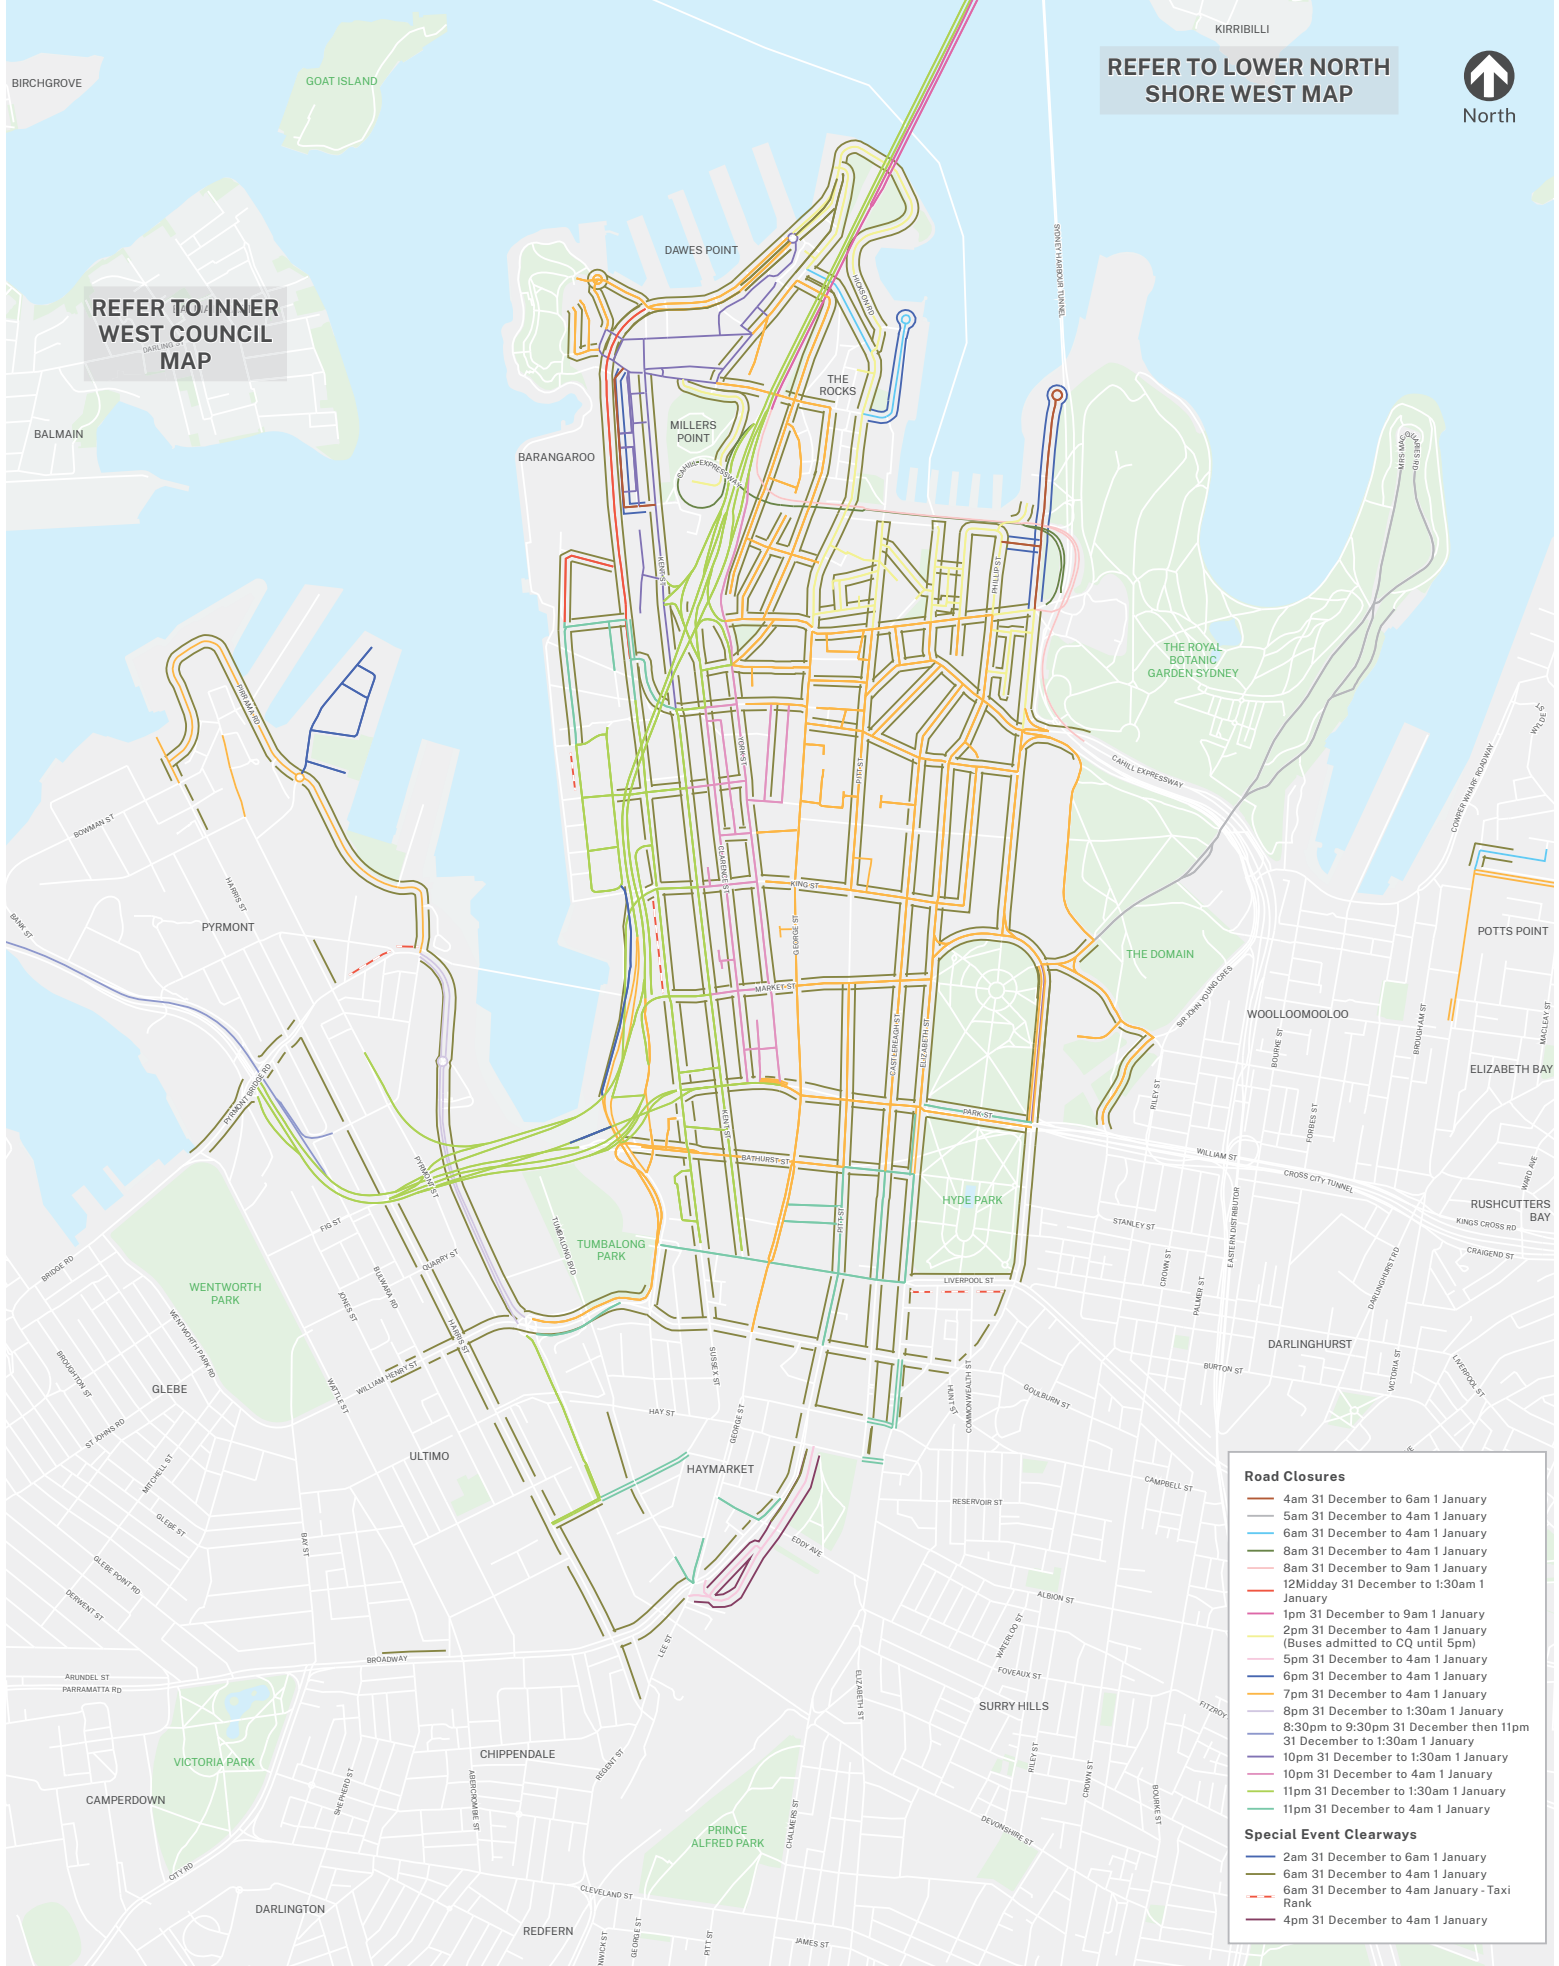

REFER TO LOWER NORTH SHORE WEST MAP

REFER TO INNER WEST COUNCIL MAP

Road Closures	
Orange line	4am 31 December to 6am 1 January
Yellow line	5am 31 December to 4am 1 January
Blue line	6am 31 December to 4am 1 January
Green line	8am 31 December to 4am 1 January
Red line	8am 31 December to 9am 1 January
Black line	12Midday 31 December to 1:30am 1 January
Purple line	1pm 31 December to 9am 1 January
Light blue line	2pm 31 December to 4am 1 January (Buses admitted to CQ until 5pm)
Pink line	5pm 31 December to 4am 1 January
Dark blue line	6pm 31 December to 4am 1 January
Light green line	7pm 31 December to 4am 1 January
Dark green line	8pm 31 December to 1:30am 1 January
Light purple line	8:30pm to 9:30pm 31 December then 11pm 31 December to 1:30am 1 January
Dark purple line	10pm 31 December to 1:30am 1 January
Light blue line	10pm 31 December to 4am 1 January
Dark blue line	11pm 31 December to 1:30am 1 January
Light green line	11pm 31 December to 4am 1 January

Special Event Clearways	
Blue line	2am 31 December to 6am 1 January
Green line	6am 31 December to 4am 1 January
Red line	6am 31 December to 4am 1 January - Taxi Rank
Purple line	4pm 31 December to 4am 1 January