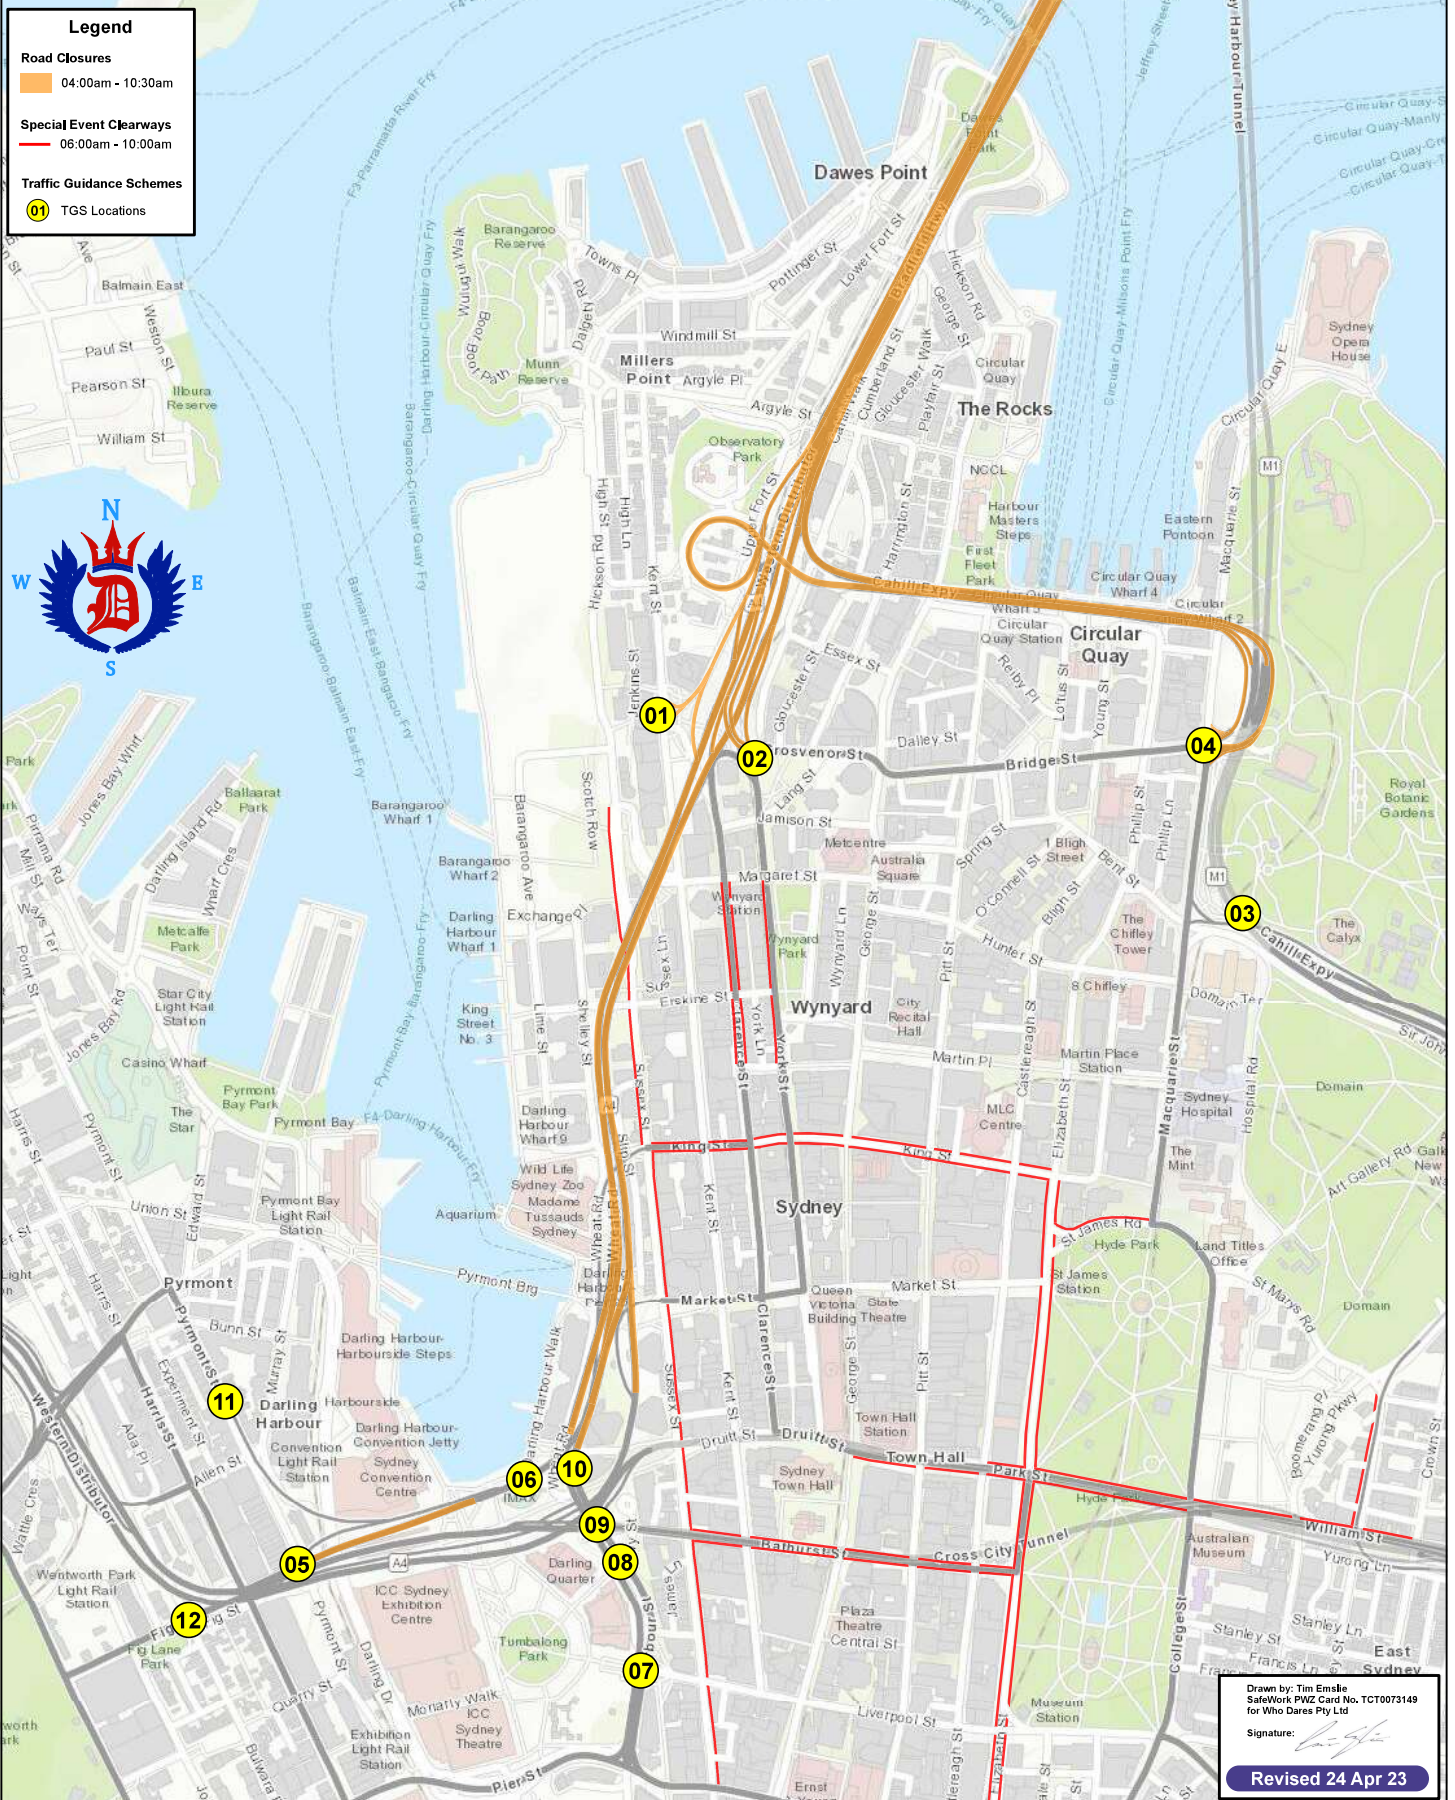

FIFA WOMENS WORLD CUP - SYDNEY HARBOUR BRIDGE SYDNEY CBD SUNDAY 23 JUNE ROAD CLOSURES AND SPECIAL EVENT CLEARWAYS

Legend

- Road Closures**
04:00am - 10:30am
- Special Event Clearways**
06:00am - 10:00am
- Traffic Guidance Schemes**
01 TGS Locations