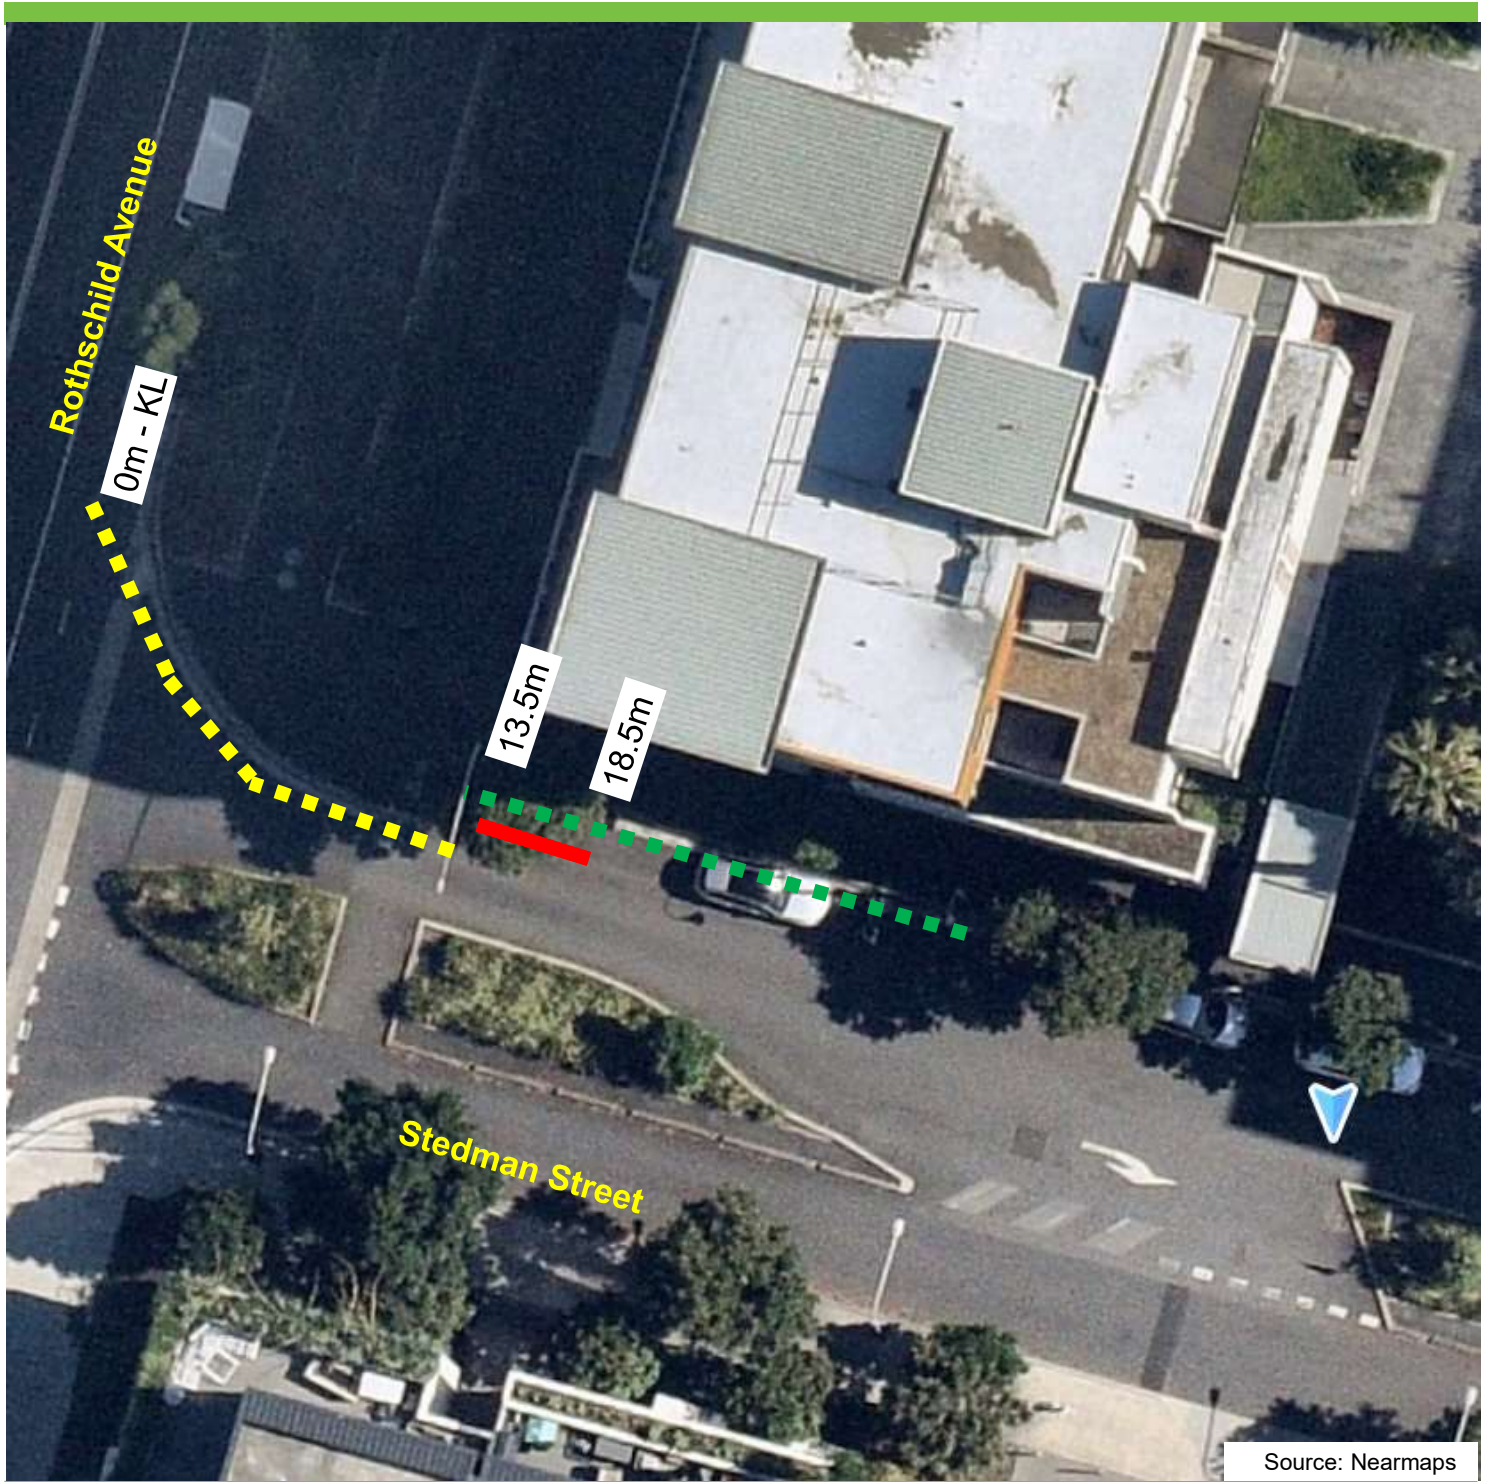

Stedman Street, Rosebery Proposed parking changes

Existing

- ■ ■ "No Stopping"
- ■ ■ "2P 8.30am-6pm Mon-Fri"

Proposed

- ■ ■ "No Stopping"
- ■ ■ "No Parking Authorised Car Share Vehicles Excepted"