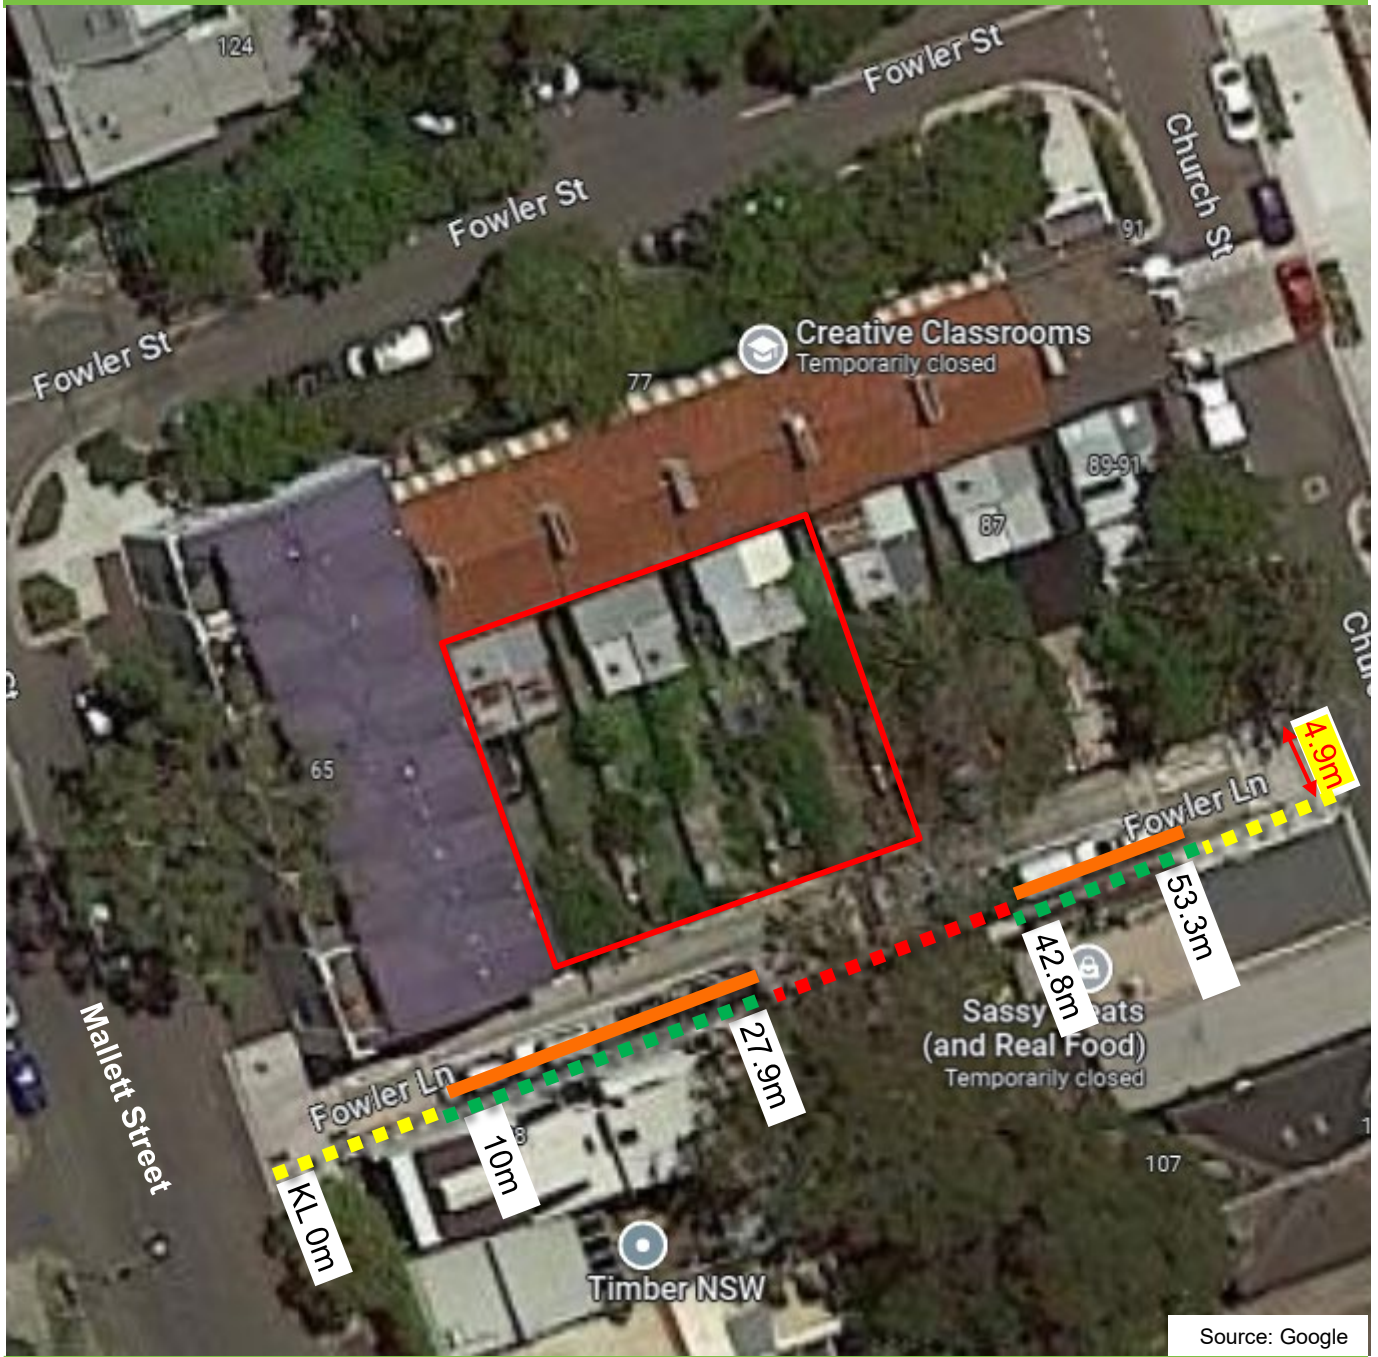

Fowler Lane, Camperdown Works Zone

Existing

- ■ ■ "No Stopping"
- ■ ■ "No Parking"
- ■ ■ Unrestricted Parking

Proposed

- "Works Zone 7.30am – 5.30pm MON to FRI
7.30am – 3.30pm SAT"