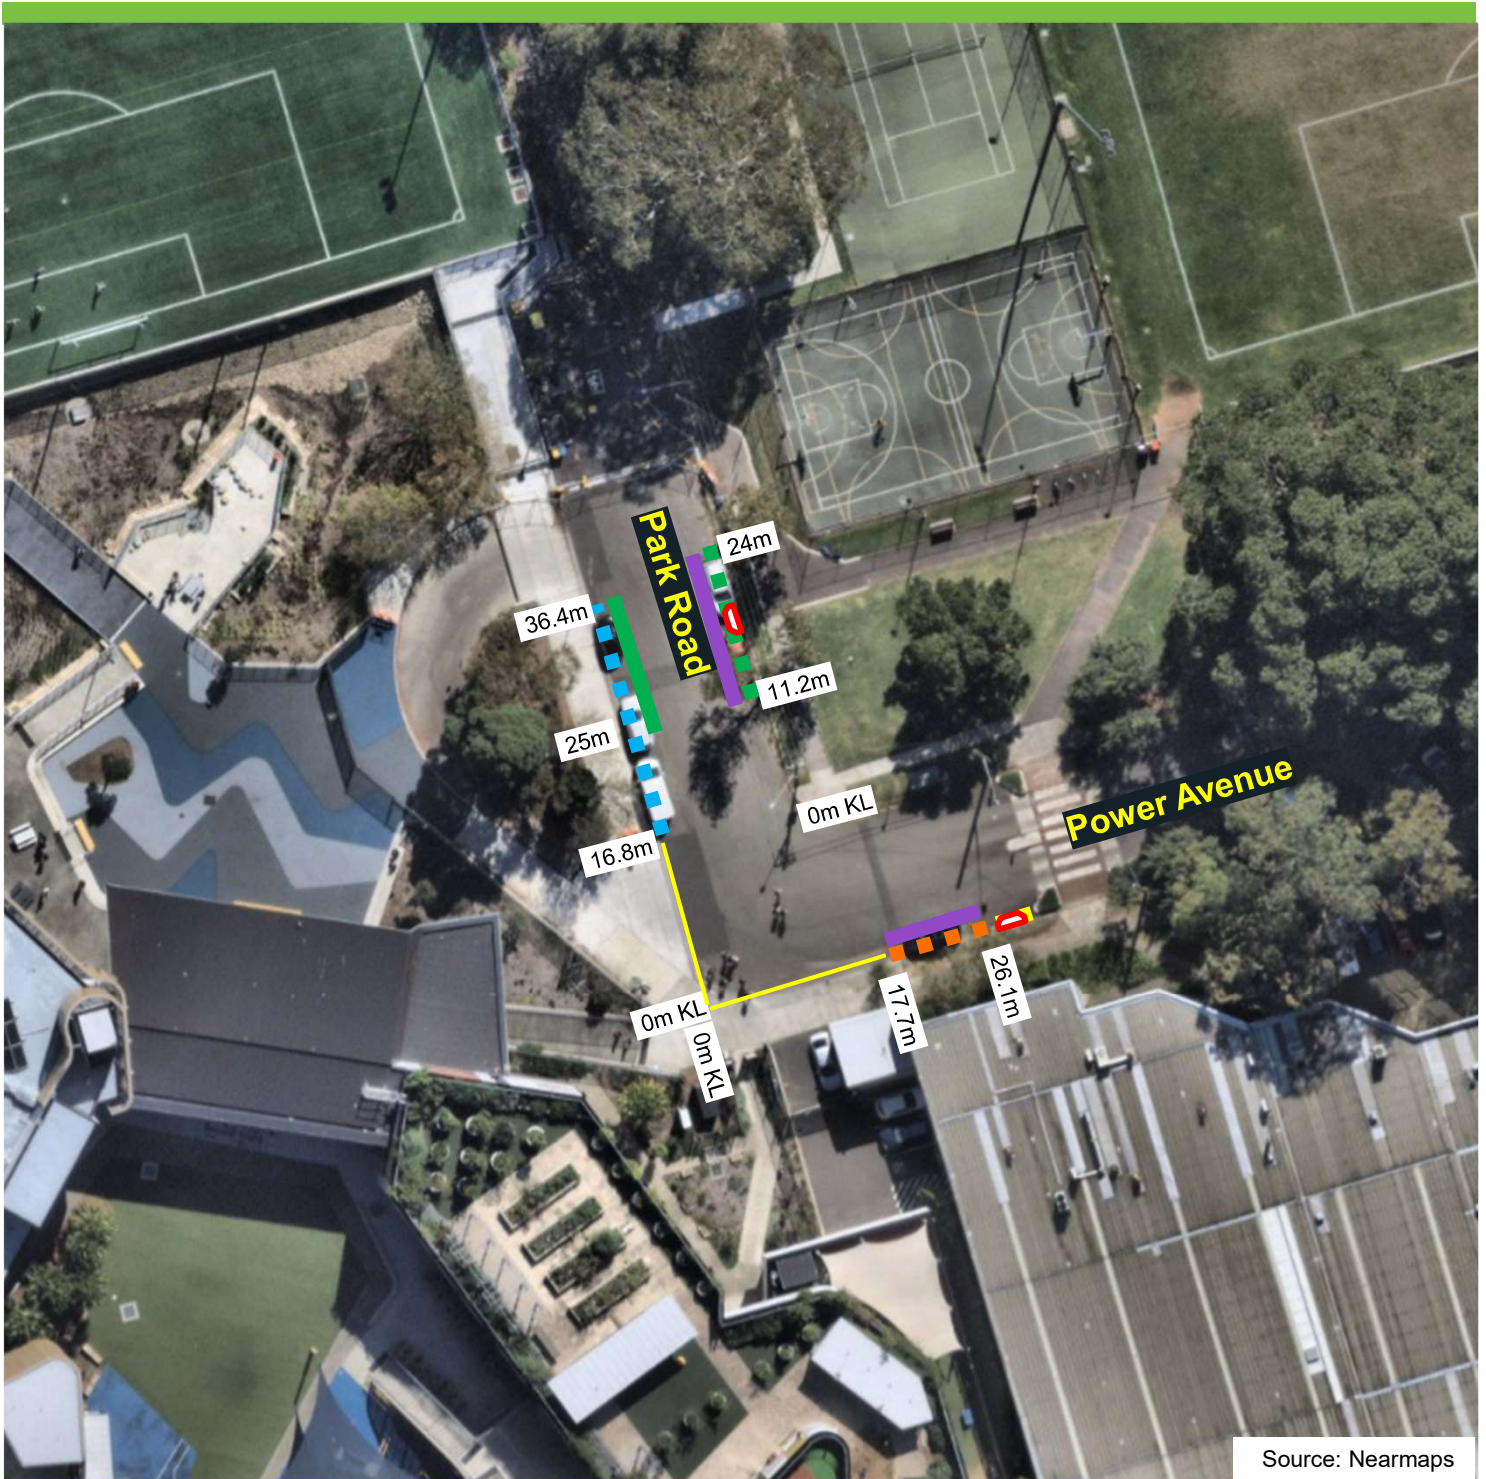

Power Avenue and Park Road, Alexandria Proposed parking changes

Existing

- ■ "No Stopping"
- ■ "P15 8-9.30am, 2.30-4pm Mon-Fri" and "2P 9.30am-2.30pm, 4-6pm Mon-Fri"
- ■ "No Parking 8-9.30am, 2.30-4pm Mon-Fri" and "2P 9.30am-2.30pm, 4-6pm Mon-Fri"
- ■ "Bus Zone, 8-9.30am, 2.30-4pm, Authorised Save the Children Mobile Play Bus Excepted" and "No Parking Other Times"

Proposed

- "Mobility Parking Only 8-9.30am, 2.30-4pm Mon-Fri" and "2P 9.30am-2.30pm, 4-6pm Mon-Fri"
- "P15 8-9.30am, 2.30-4pm Mon-Fri Authorised Save the Children Mobile Play Bus Excepted" and "No Parking All Other Times, Authorised Save the Children Mobile Play Bus Excepted"
-  Proposed new kerb ramp
- Proposed No Stopping Yellow Lines