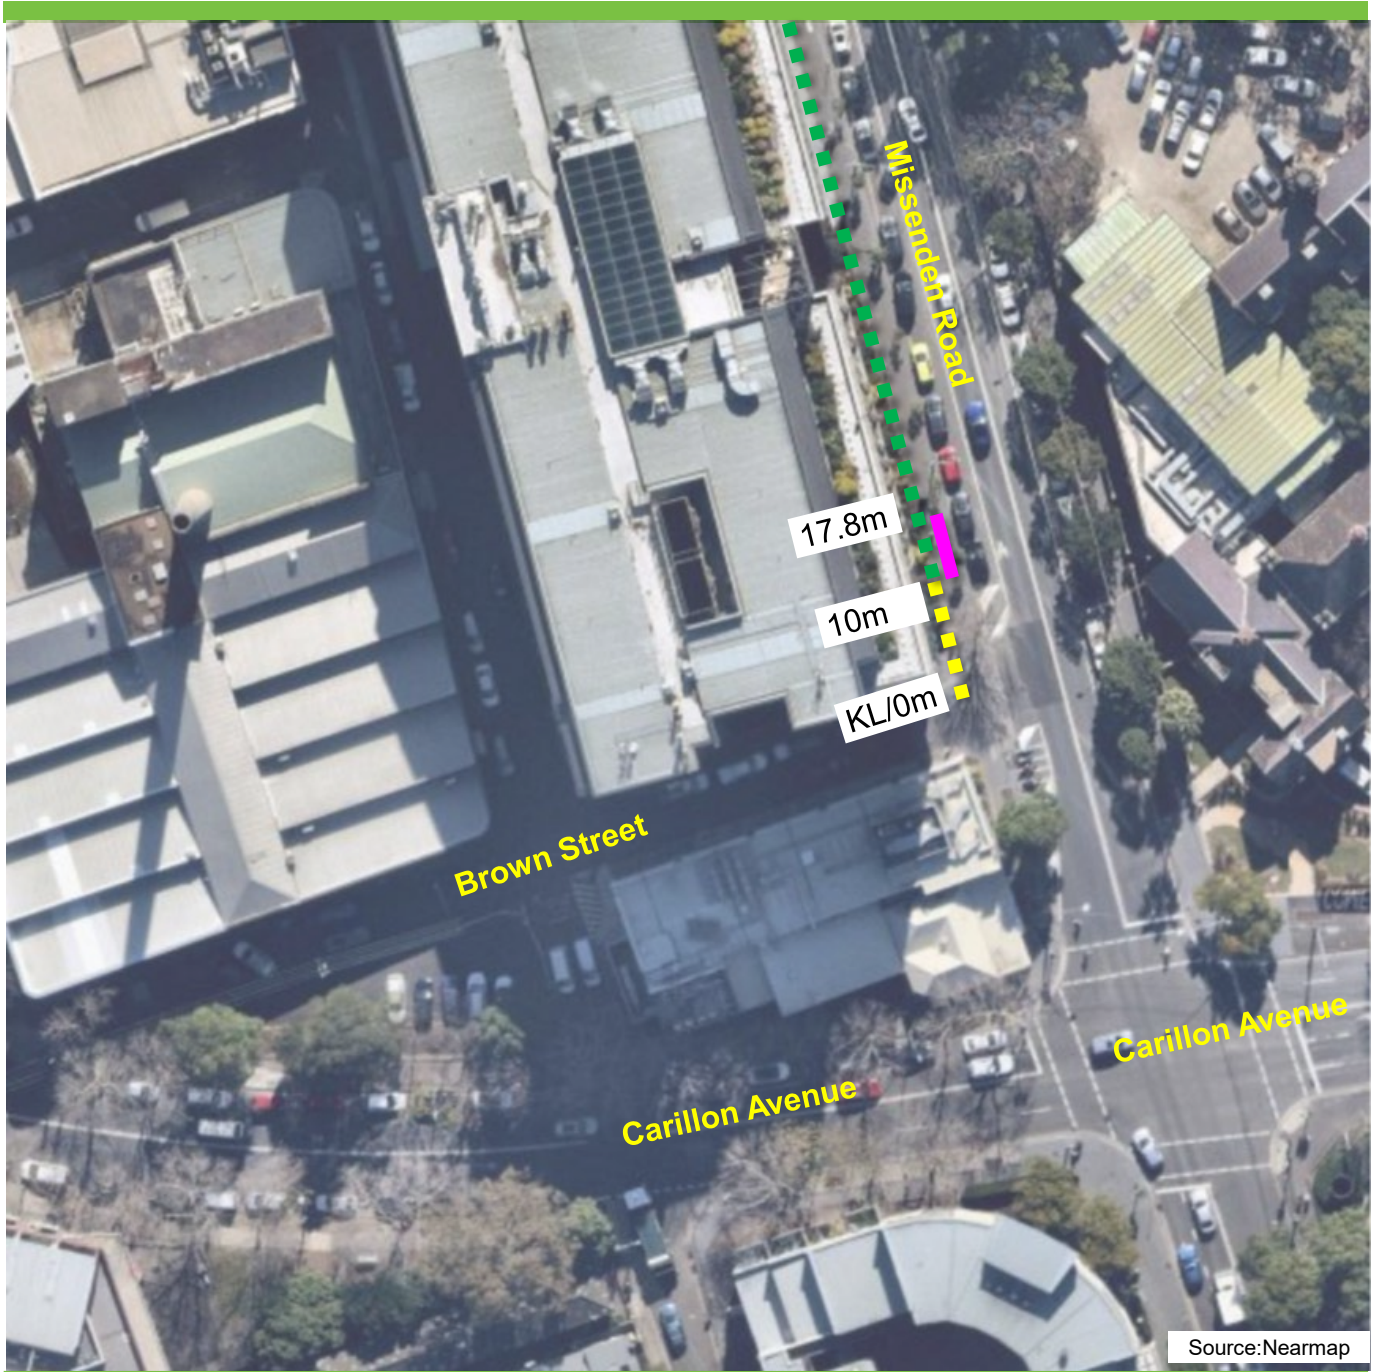

## Missenden Road, Camperdown Proposed parking changes

- |   |   |
|---|---|
| <b>Existing</b>   | <b>Proposed</b>   |
|  "No Stopping"  |  "4P Mobility Parking Only 8am-10pm" |
|  "2P Ticket 8am-6pm Mon-Fri, 4P Ticket 6pm-10pm Mon-Fri, 8am-10pm Sat-Sun & Public Holidays, Permit Holders Excepted Area 22" |   |