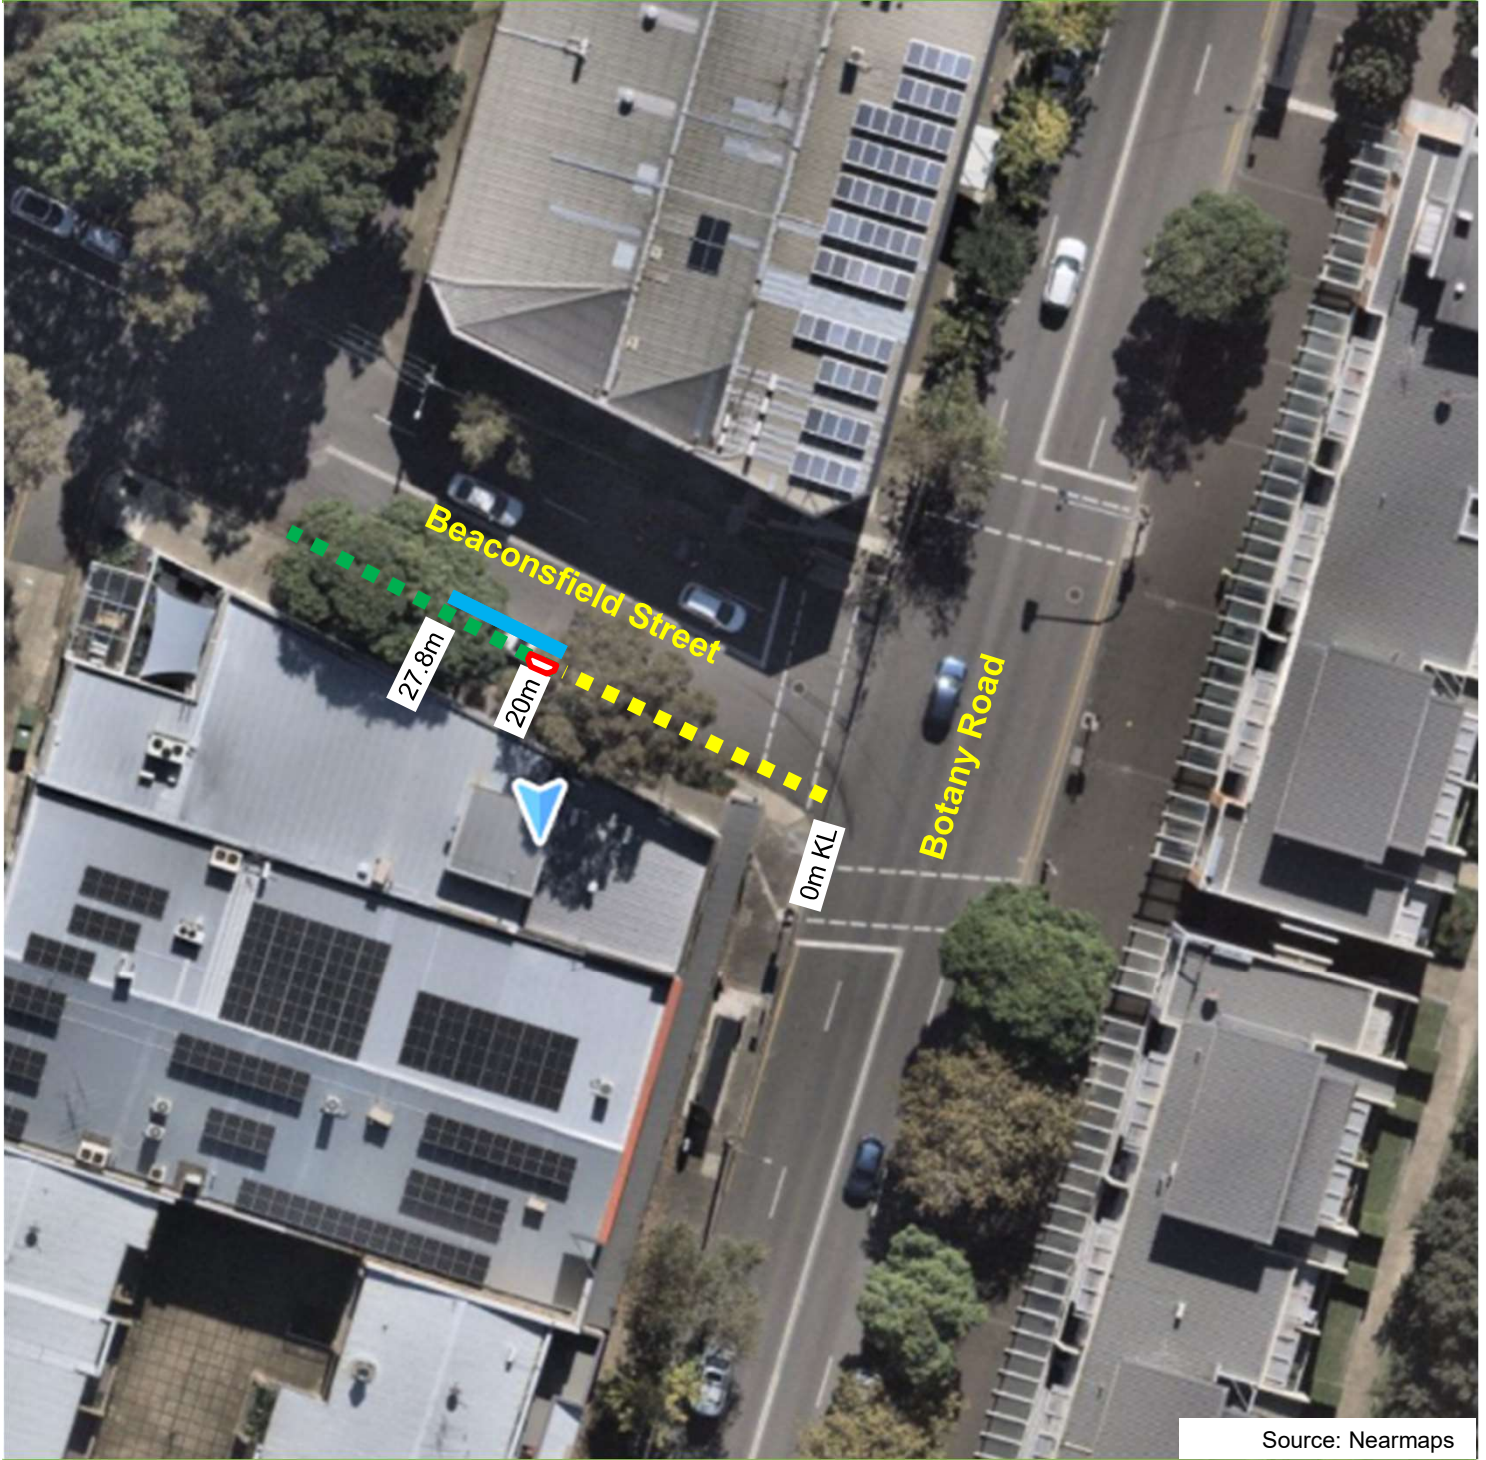

Beaconsfield Street, Beaconsfield Proposed parking changes

Existing

-  "No Stopping"
-  Unrestricted Parking

Proposed

-  "4P Mobility Parking Only 8am-10pm"
-  Proposed new kerb ramp