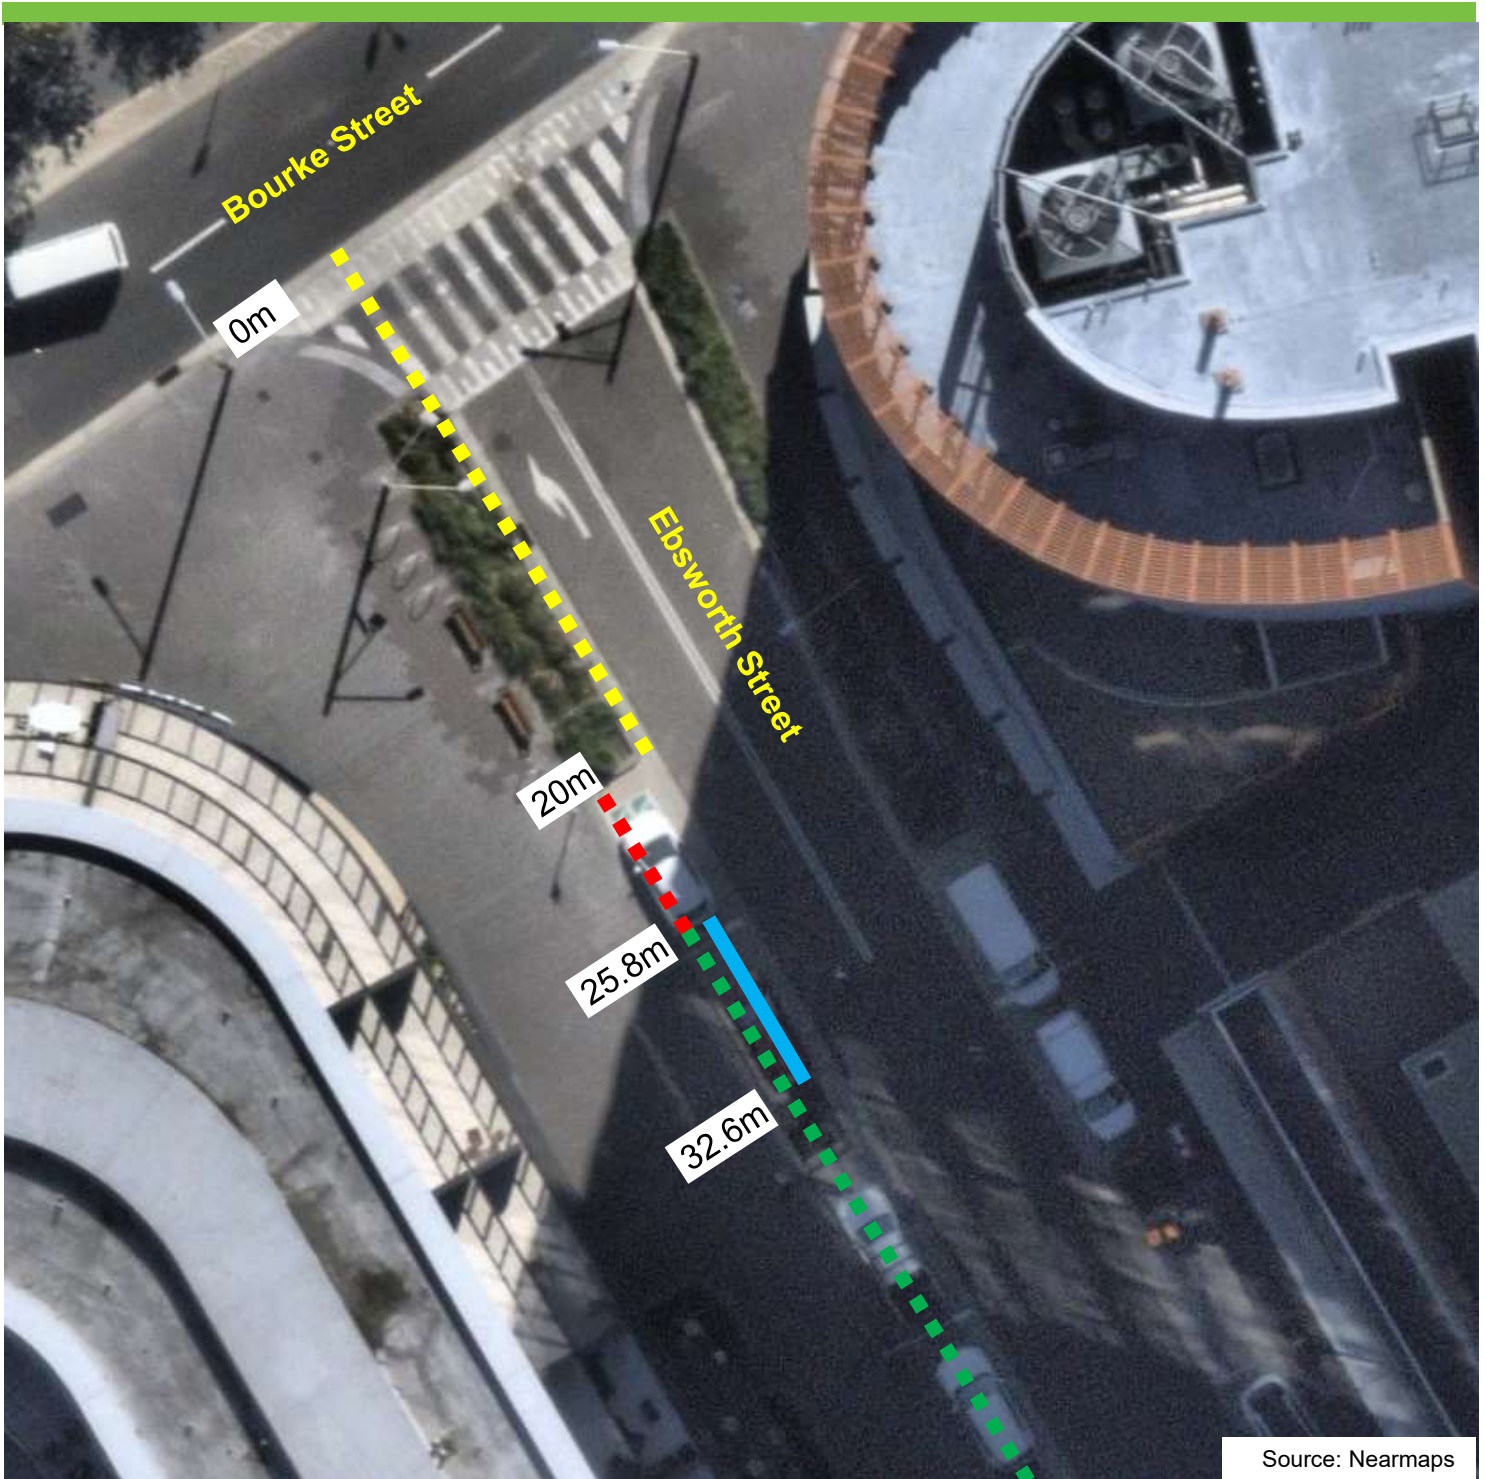

Ebsworth Street, Zetland Proposed parking changes

Existing

-  "No Stopping"
-  "No Parking Authorised Car Share Vehicles Excepted Bay 900"
-  "2P Ticket 8am-10pm"

Proposed

-  "4P Mobility Parking 8am-10pm"