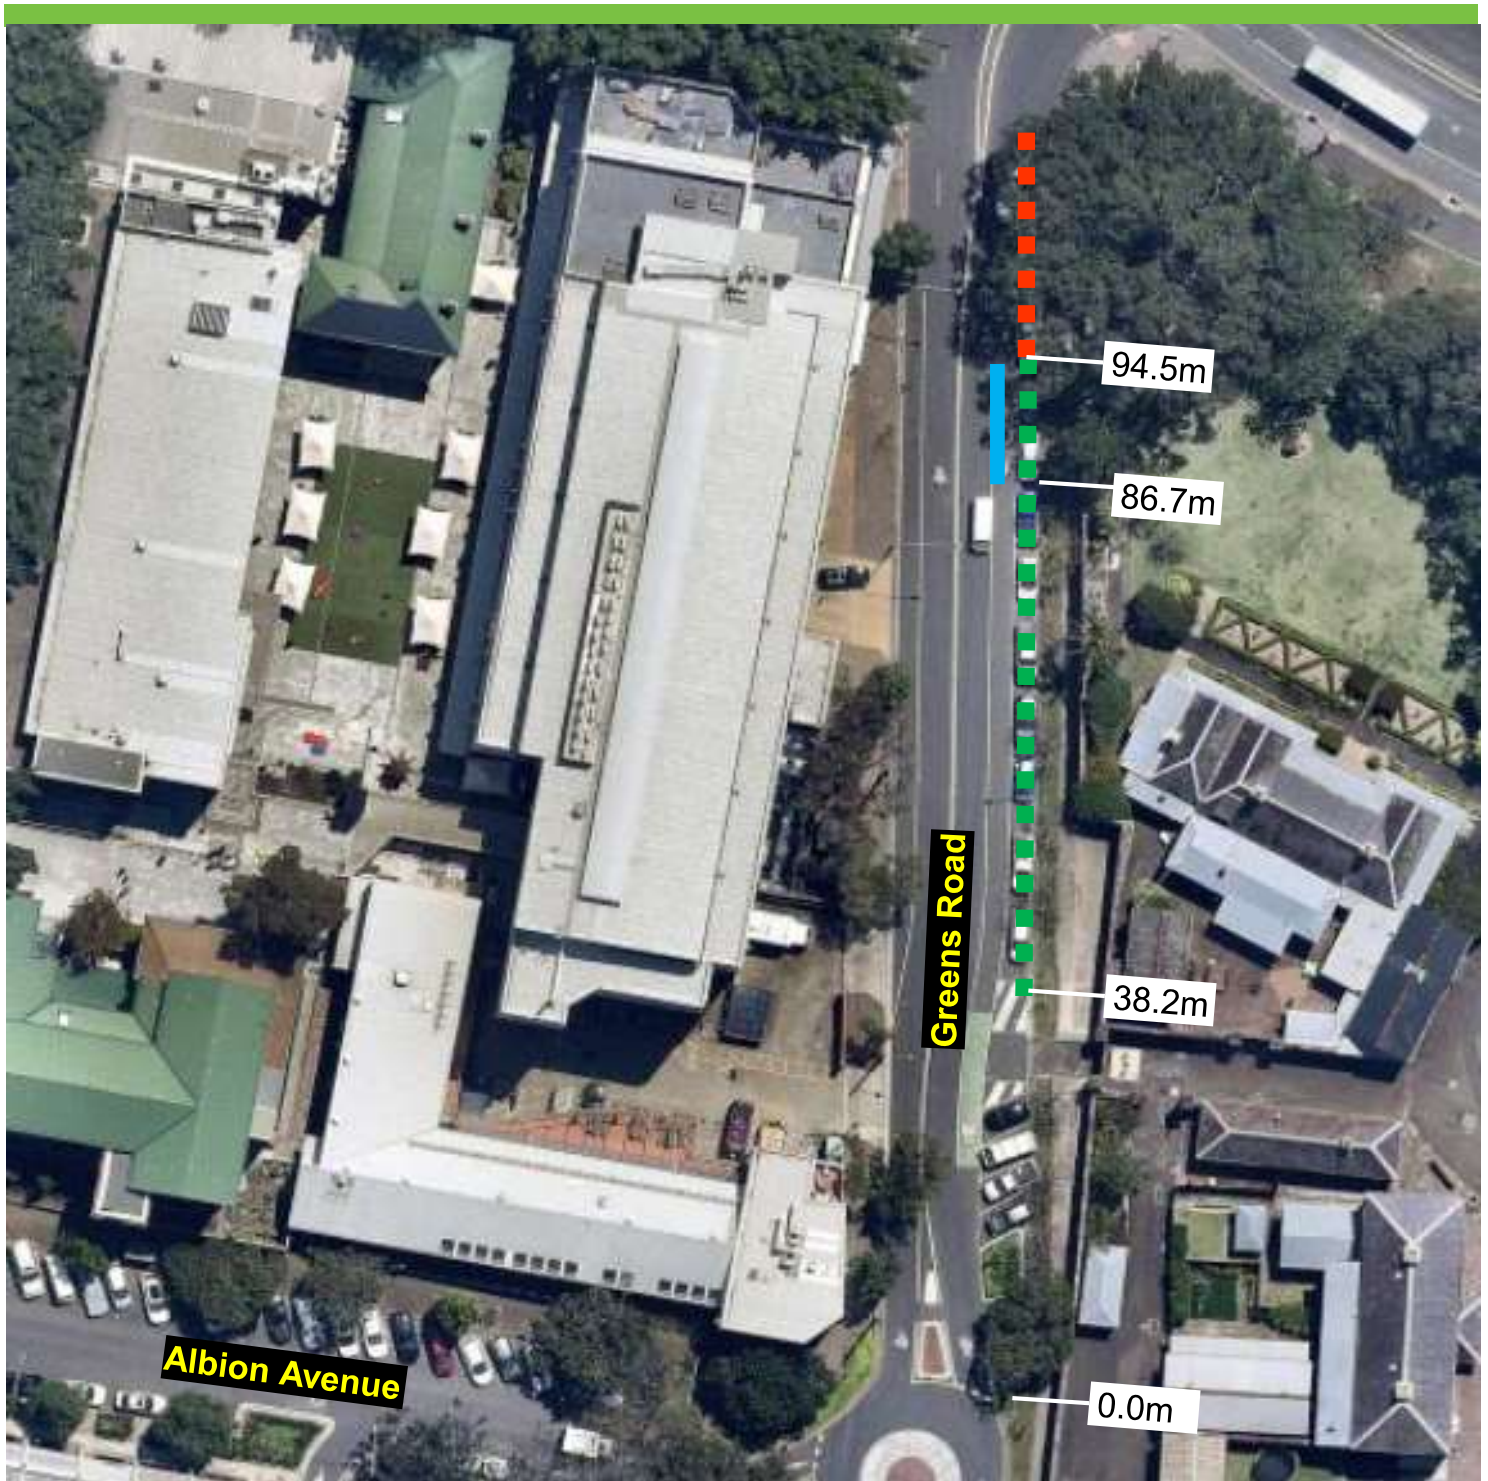

Greens Road, Paddington Proposed Parking Changes

Existing

- ■ ■ "2P 8am-6pm Permit Holders Excepted Area 15" and "4P 6pm-12 Midnight Permit Holders Excepted Area 15"
- ■ ■ "No Parking Authorised Car Share Vehicles Excepted Bay 185 and 826"

Proposed

- ■ ■ "4P Mobility Parking 8am-10pm"