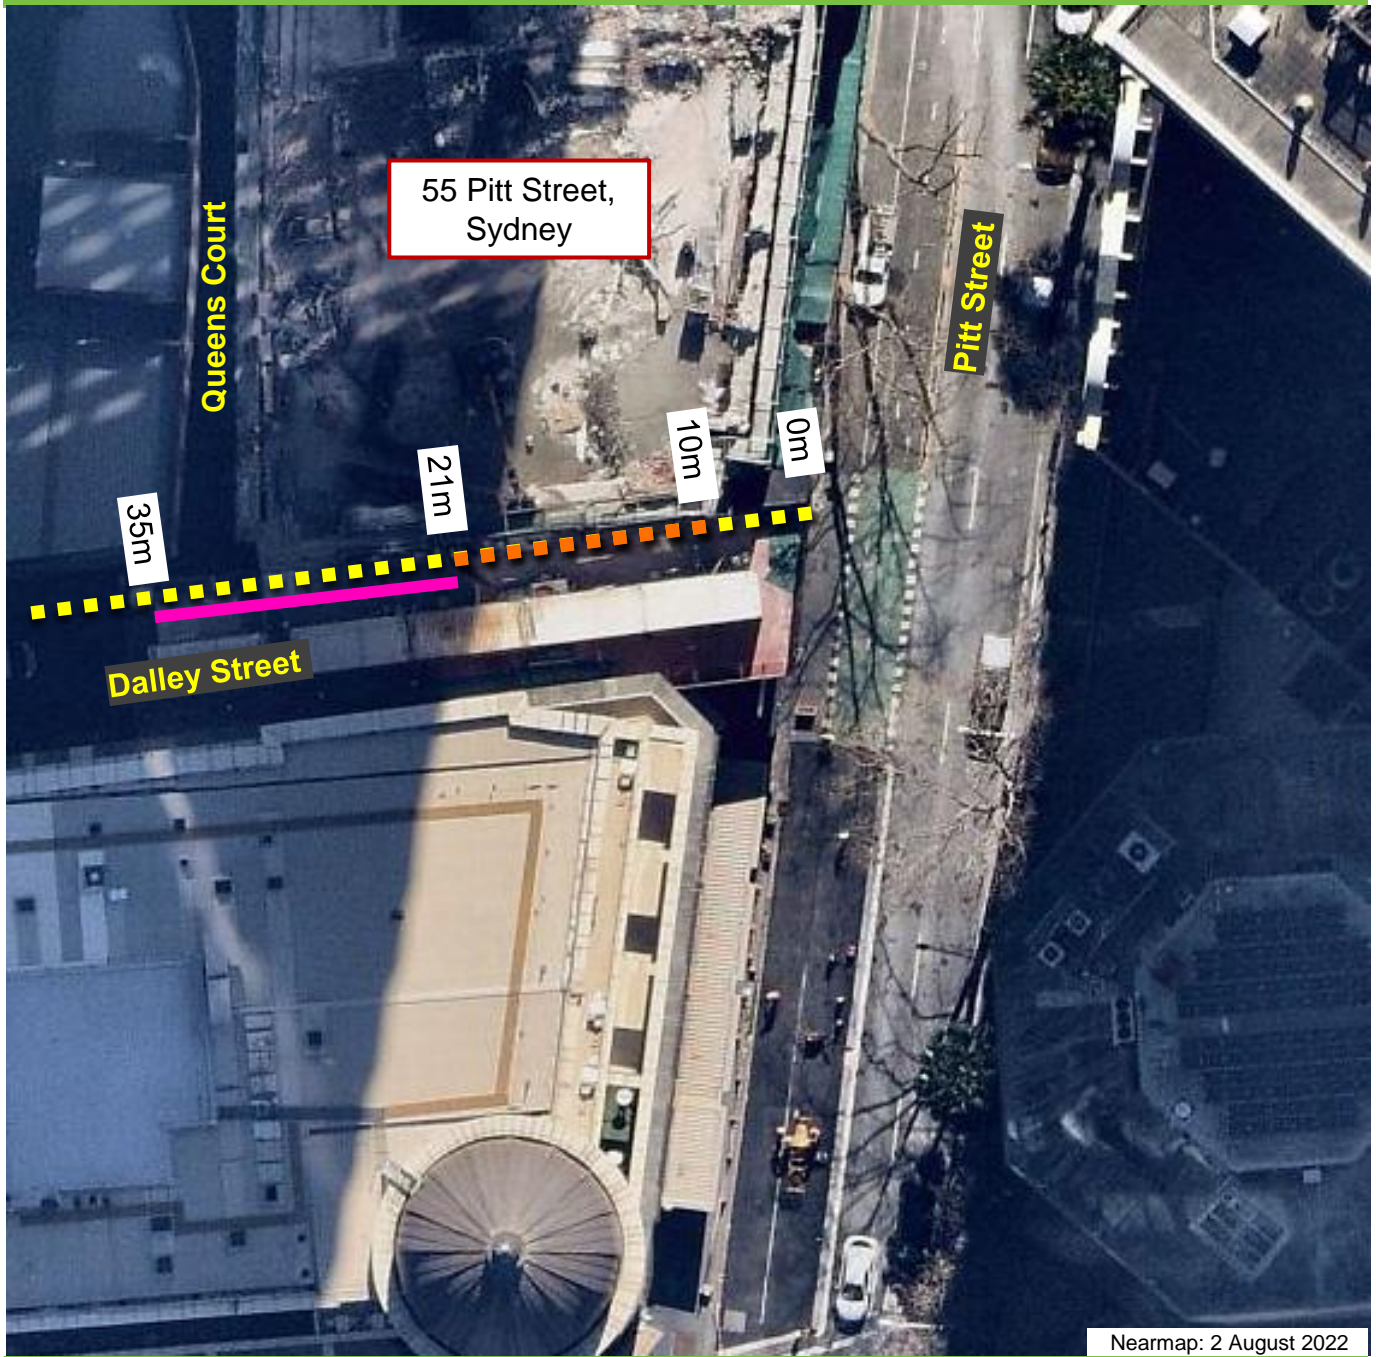

Dalley Street, Sydney Proposed Works Zone

Nearmap: 2 August 2022

Existing

-  "No Stopping"
-  "Works Zone 7am-7pm Mon-Fri 7am-5pm Sat" and "No Stopping All Other Times"

Proposed

-  "Works Zone 7am-7pm Mon-Fri 7am-5pm Sat" and "No Stopping All Other Times"