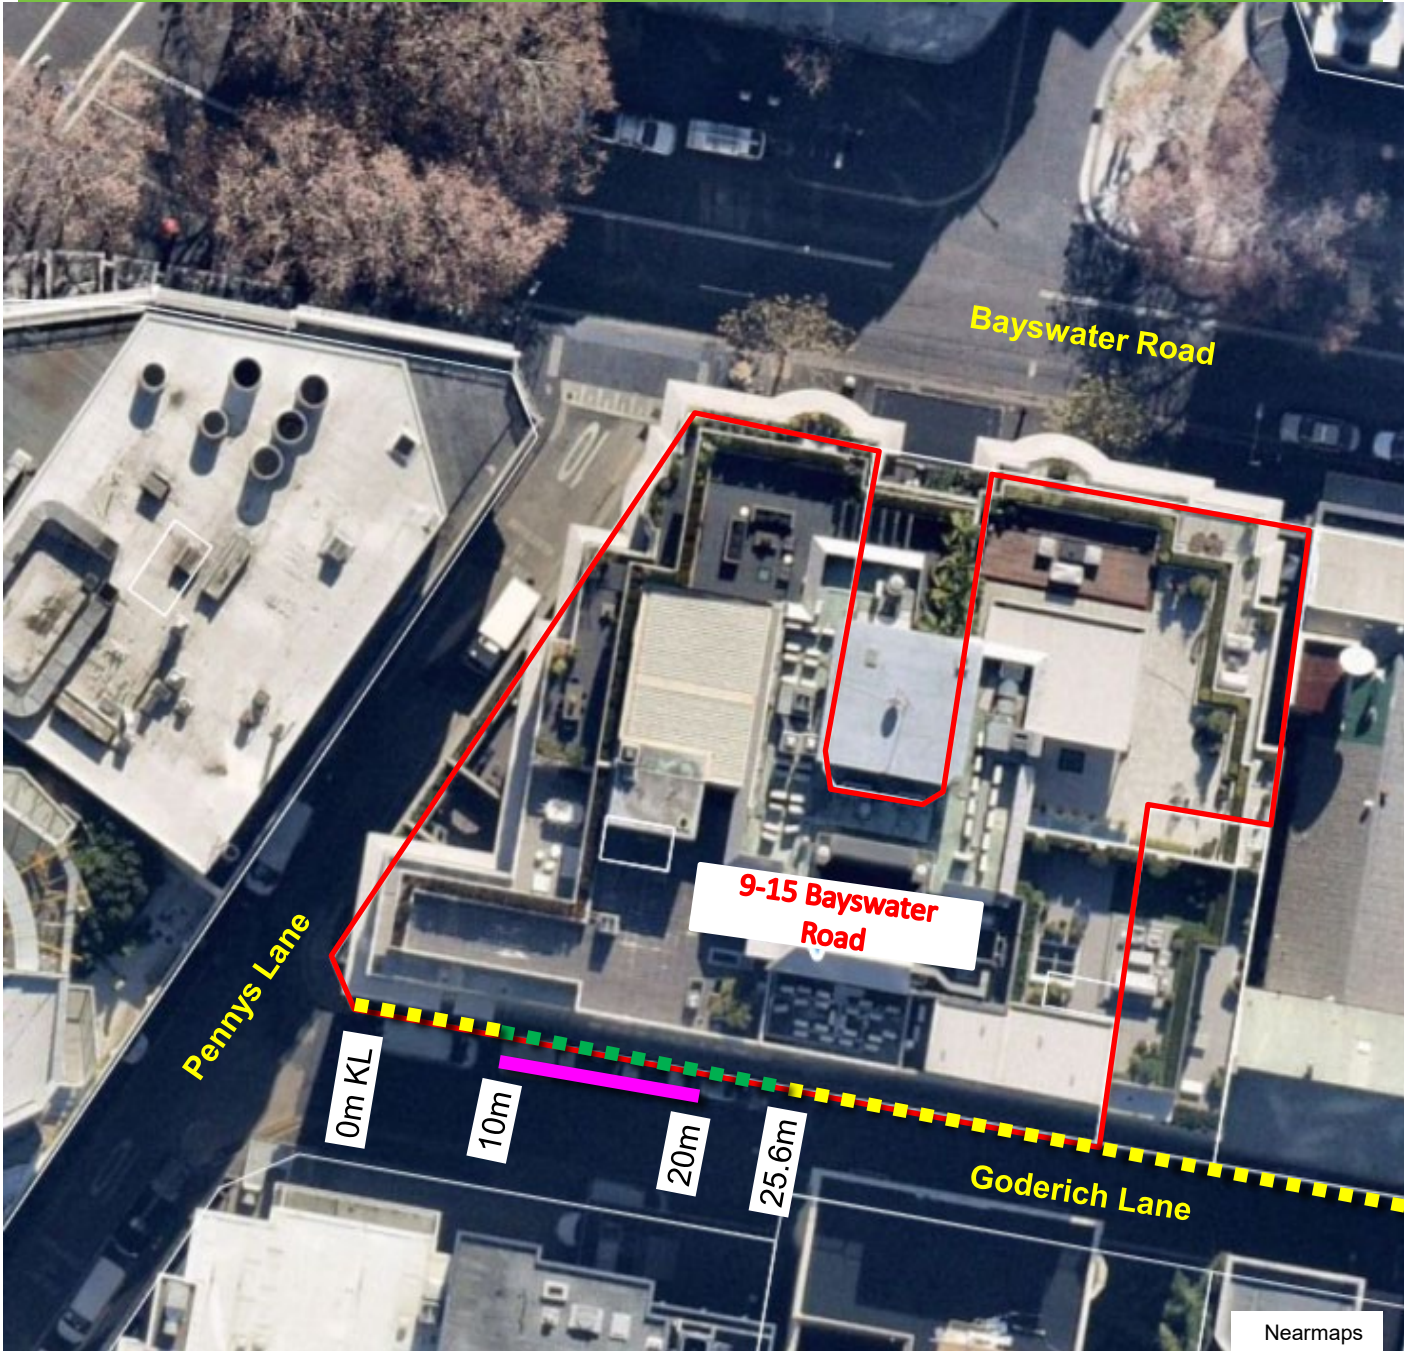

Goderich Lane, Potts Point Proposed Works Zone

Existing

-  No Stopping
-  1P 8am-10pm Permit Holders Excepted Area 19

Proposed

-  Works Zone 7.30am-5.30pm Mon-Fri 7.30am-3.30pm Sat
-  1P 5.30pm-10pm Mon-Fri, 3.30pm-10pm Sat, 8am-10pm Sun Permit Holders Excepted Area 19